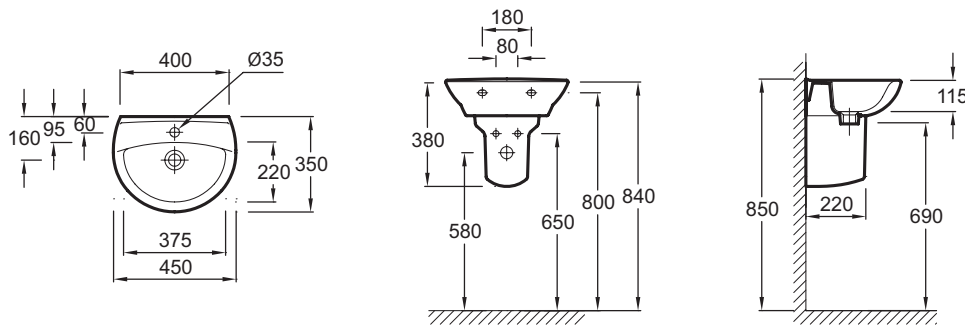

E4144

Collection: BRIVE

Finish*:

00 - White

Main features:

Features

- DIMENSIONS: 45 x 35 cm
- MATERIAL: Ceramic
- FAUCET DRILLING: 1 tap hole
- INSTALLATION: Self-supporting
- PRODUCT INCLUDED: (Tap not included)
- WEIGHT: 8.2 kg
- INSTALLATION TYPE: Self-supporting
- TAP DRILLING: 1 tap hole
- OVERFLOW: Without overflow hole

Technical drawing

Product Specification: Handwash basin 45 cm, no overflow. E4144. Collection: BRIVE. DIMENSIONS: 45 x 35 cm. WEIGHT: 8.2 kg. MATERIAL: Ceramic. INSTALLATION TYPE: Self-supporting. FAUCET DRILLING: 1 tap hole. TAP DRILLING: 1 tap hole. INSTALLATION: Self-supporting. OVERFLOW: Without overflow hole. PRODUCT INCLUDED: (Tap not included).