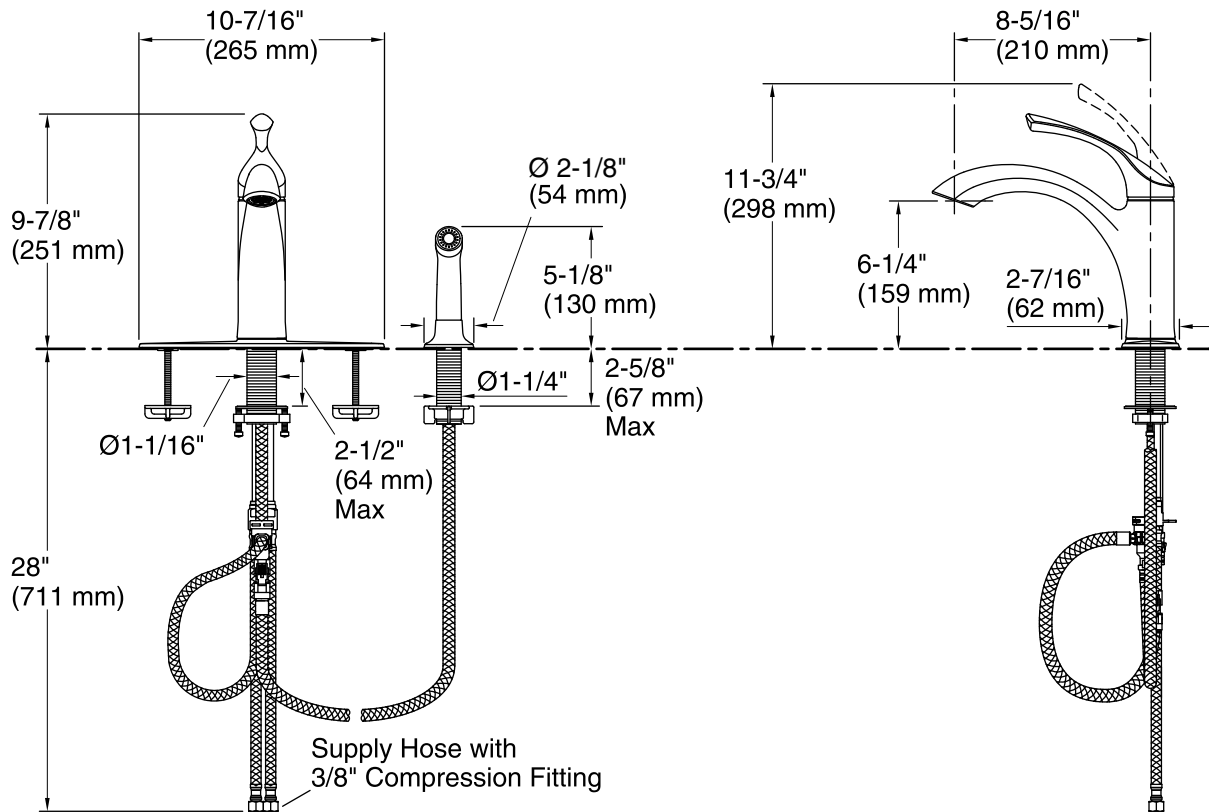

	CP	Polished Chrome
	VS	Vibrant® Stainless

Technical Information

All product dimensions are nominal.

Faucet:

Flow rate: 1.8 gal/min (6.8 l/min)

Pressure: 60 psi (4.1 bar)

Sidespray:

Flow rate: 1.8 gal/min (6.8 l/min)

Pressure: 60 psi (4.1 bar)

Notes

Install this product according to the installation guide.

ADA, CSA B651 compliant when installed to the specific requirements of these regulations.