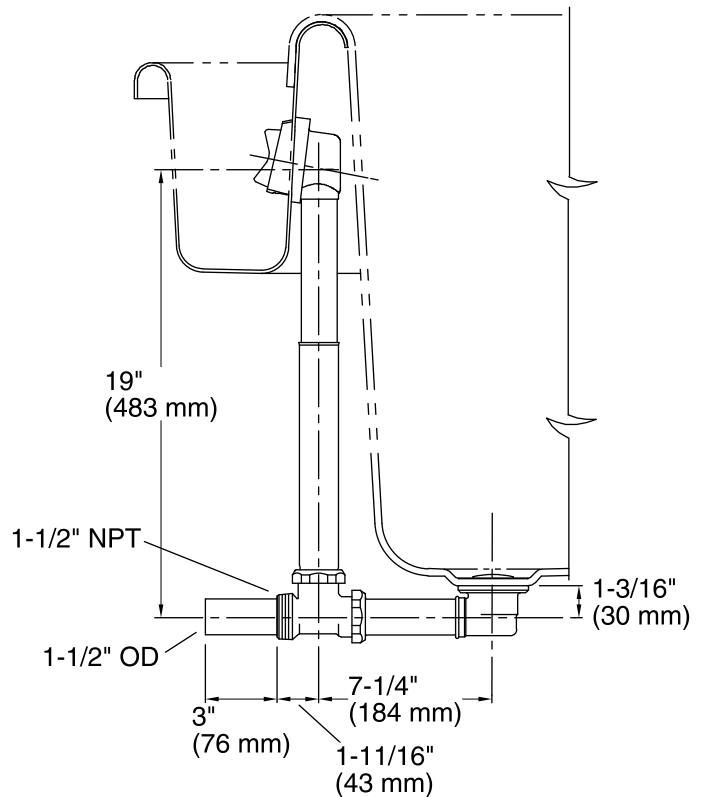

Features

- Adjustable trip lever pop-up drain.
- 1-1/2" connection.
- For use with the sok® bath.

Material

- 17-gauge brass construction.
- Brass tailpiece.

Installation

- Above- or through-floor installation.

Through-the-Floor

Above-the-Floor

Technical Information

All product dimensions are nominal.

Notes

Install this product according to the installation guide.