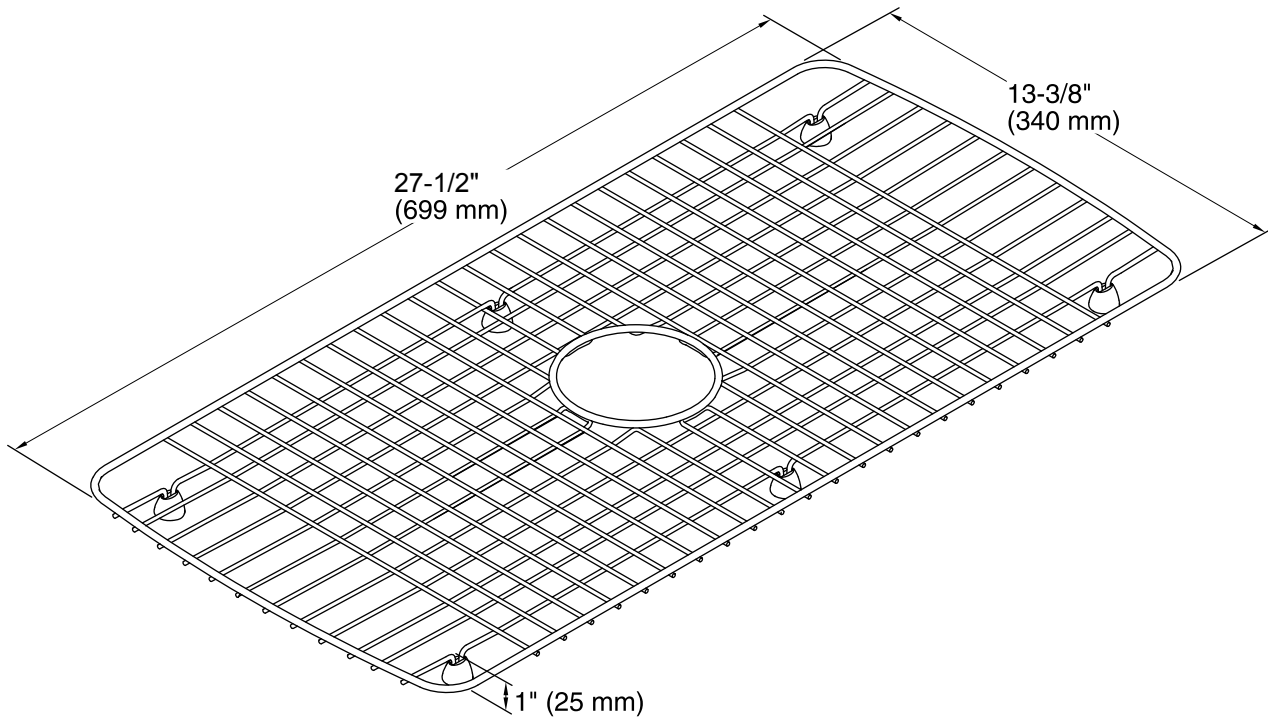

### Features

- Fits in the bowl of the K-5863 and K-5864 Cape Dory kitchen sinks.
- Durable stainless-steel construction.
- Helps protect sink surface from daily wear.
- Dishwasher safe.
- Rubber feet provide added protection.

#### Technical Information

All product dimensions are nominal.