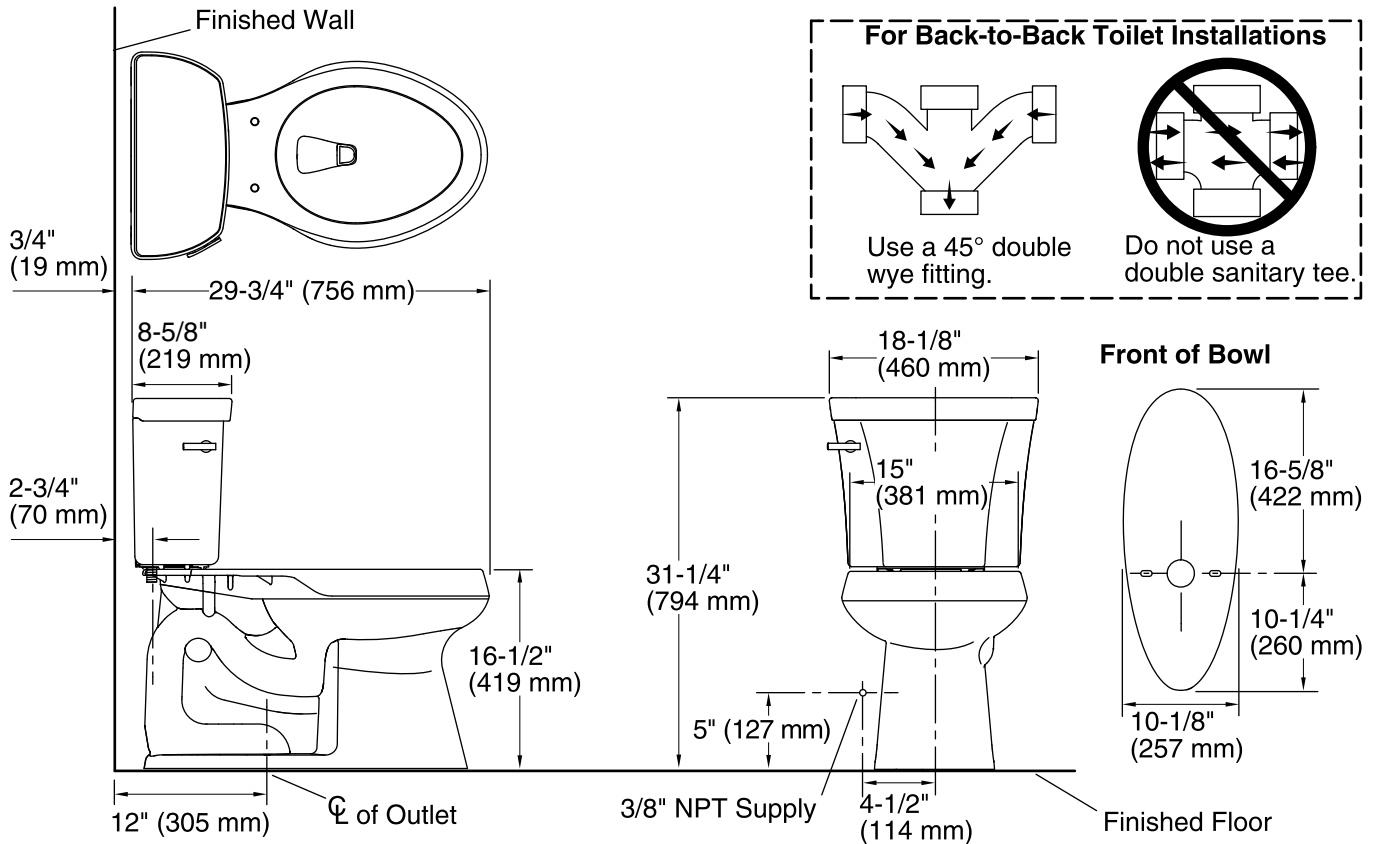

Features

- Vitreous china.
- Comfort Height® Elongated bowl.
- Class Five® flushing system.
- Includes left-hand polished chrome trip lever.
- 1.28 gpf (4.8 lpf).
- 2-1/8" (54 mm) fully glazed trapway.
- 12" (305 mm) rough-in.
- 11-3/8" (289 mm) x 8" (203 mm) water area.
- 29-3/4" (756 mm) x 18" (457 mm) x 31-1/4" (794 mm).
- Floor mount / Floor outlet.

Components

Product includes:

K-4467 Toilet Tank
K-4199 Comfort Height® Elongated Bowl
Additional included component/s: Tank cover, Trip lever, and Bolt cap accessory pack.

ADA CSA B651 OBC

Codes/Standards

Color tiles intended for reference only.

Color	Code	Description
	0	White
	96	Biscuit
	47	Almond
	7	Black Black™

Technical Information

All product dimensions are nominal.

Toilet type:	Two-piece, Floor-mount
Waste Outlet:	Floor
Bowl shape:	Elongated front
Flush type:	Class Five®
Trap passageway:	2-1/8" (54 mm)
Water Consumption	
Full:	1.28 gpf (4.8 lpf)
Water surface size:	11-3/8" x 8" (289 mm x 203 mm)
Rim to water surface:	5-3/8" (137 mm)
Rough-in:	12
Seat-mounting holes:	5-1/2" (140 mm)

Notes

Install this product according to the installation instructions.

For back-to-back toilet installations: Use only a 45° double wye fitting.

ADA, OBC, CSA B651 compliant when installed to the specific requirements of these regulations.