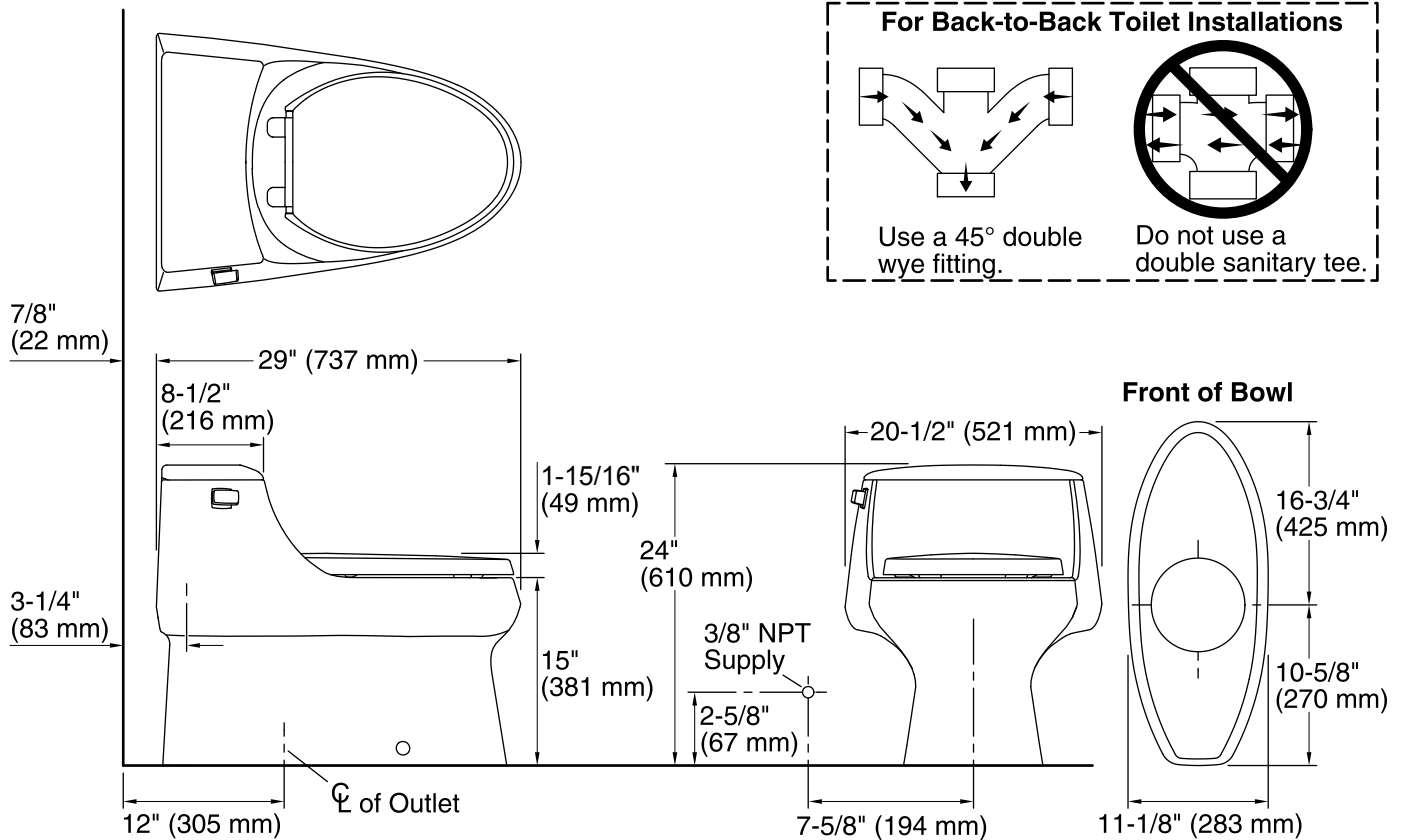

Features

- Vitreous china
- Elongated bowl
- Includes seat, cover and left-hand polished chrome trip lever
- 12" (305 mm) rough-in
- 1.28 gpm (4.8 lpf)
- Skirted trapway
- Supply line and Wax Ring not included, but required for installation. Recommended Wax Ring, and Connector Hose part numbers listed below.

Recommended Accessories

K-75796 Cachet® Nightlight Quiet-Close™ Elongated Toilet Seat
K-4108 C3®-230 Elongated Cleansing Toilet Seat
1023457 Wax Ring/Hardware Kit
1265114 Connector Hose

Codes/Standards

ASME A112.19.2/CSA B45.1
DOE - Energy Policy Act 1992
EPA WaterSense®
California Energy Commission (CEC)

Technical Information

All product dimensions are nominal.

Toilet type:	One-piece
Bowl shape:	Elongated front
Flush type:	Siphon jet
Water Consumption	
Full:	1.28 gpf (4.8 lpf)
Water surface size:	11-1/2" x 7" (292 mm x 178 mm)
Rough-in:	12
Template:	1231981-7, required, included

Notes

Install this product according to the installation instructions.

For back-to-back toilet installations: Use only a 45° double wye fitting.