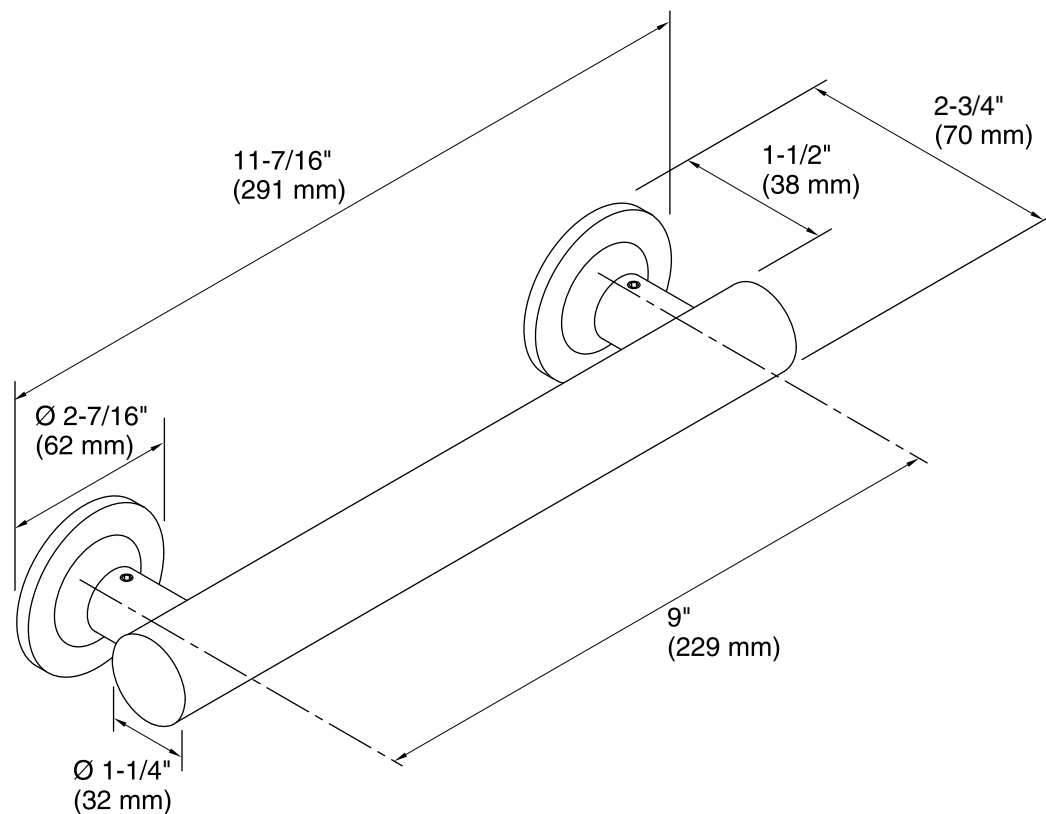

Technical Information

All product dimensions are nominal.

Notes

Measure your actual product for roughing-in details.

WARNING: Risk of personal injury. The wall plates on the grab bar must be mounted to a brace between the wall studs. This will ensure that the weight of the user is adequately supported.