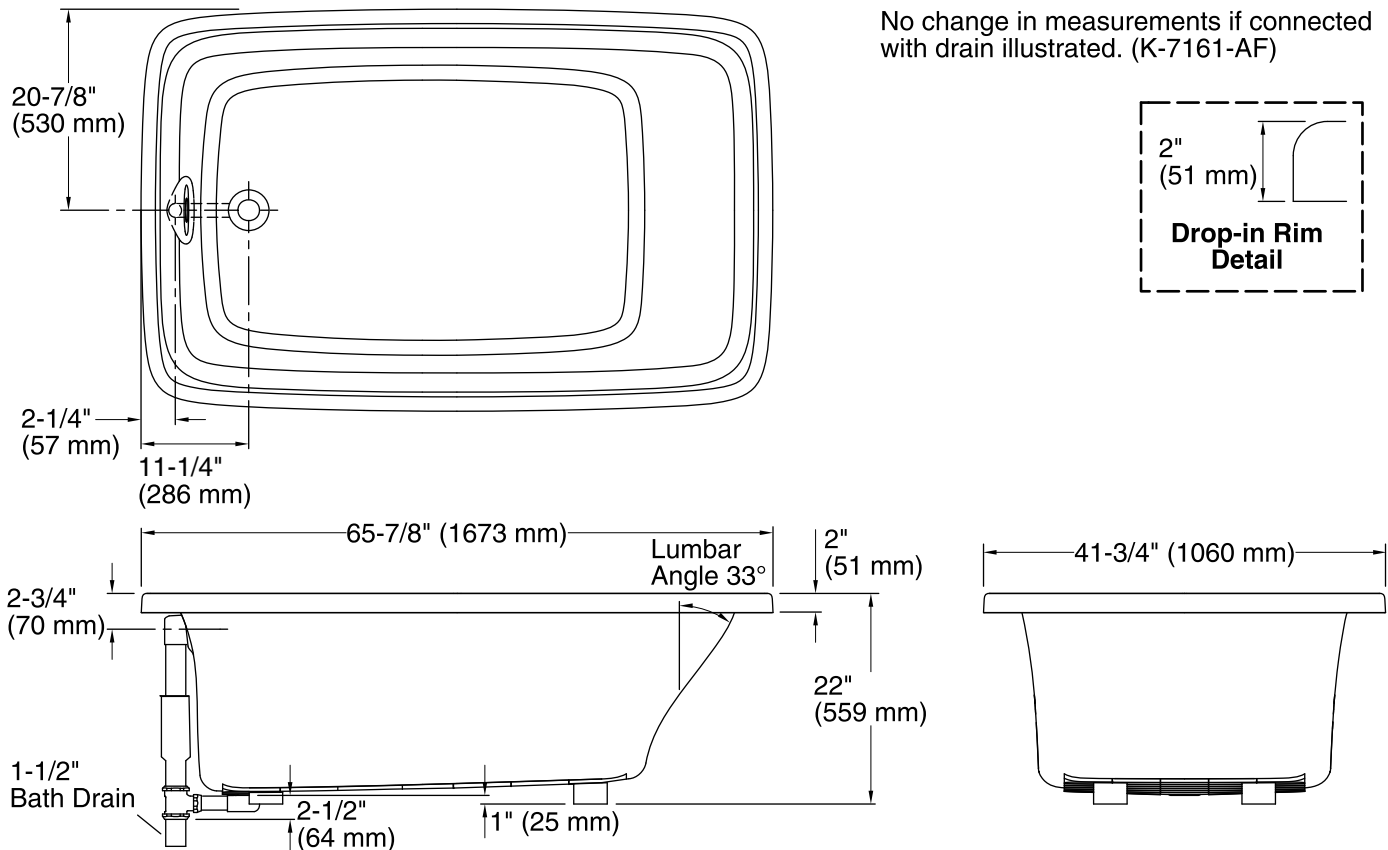

Available Color/Finishes

Color tiles intended for reference only.

Color	Code	Description
	0	White
	96	Biscuit
	47	Almond
	NY	Dune
	G9	Sandbar

No change in measurements if connected with drain illustrated. (K-7161-AF)

Technical Information

All product dimensions are nominal.

Installation:	Drop-in
Drain location:	End
Basin area, bottom:	46" x 30" (1168 mm x 762 mm)
Basin area, top:	57" x 34" (1448 mm x 864 mm)
Weight:	80 lbs (36.3 kg)
Minimum floor load:	47 lbs/ft ² (229.5 kg/m ²)
Water depth:	16" (406 mm)
Water capacity:	95 gal (359.6 L)
Template:	Drop-in, 1043292-7, required, included

Notes

Measure your actual product for rough-in details. Install this product according to the installation instructions.

The hot water supply should be 70% of the capacity of the bath or greater. Installations will vary.