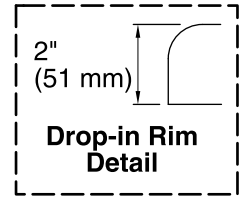

Technical Information

All product dimensions are nominal.

Installation:	Drop-in
Drain location:	End
Basin area, bottom:	46" x 30" (1168 mm x 762 mm)
Basin area, top:	57" x 34" (1448 mm x 864 mm)
Weight:	80 lbs (36.3 kg)
Minimum floor load:	47 lbs/ft ² (229.5 kg/m ²)
Water depth:	16" (406 mm)
Water capacity:	95 gal (359.6 L)
Template:	Drop-in, 1043292-7, required, included

Notes

Measure your actual product for rough-in details. Install this product according to the installation instructions.

The hot water supply should be 70% of the capacity of the bath or greater. Installations will vary.