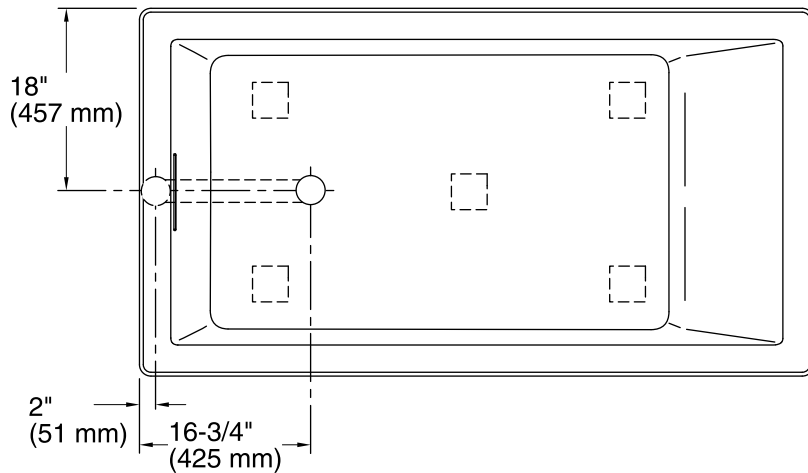

Underscore® Rectangle

5.5' Bath

K-1136

Features

- Molded lumbar support offers extra comfort while bathing.
- Slotted overflow allows for deep soaking.
- End drain.
- Under-mountable

Material

- Acrylic

Installation

THE BOLD LOOK
OF **KOHLER**®

No change in measurements if connected with drain illustrated. (K-7272)

Technical Information

All product dimensions are nominal.

Installation:	Drop-in, Under-mount
Drain location:	End
Basin area, bottom:	44-1/2" x 26-1/2" (1130 mm x 673 mm)
Basin area, top:	60-1/4" x 30-1/4" (1530 mm x 768 mm)
Weight:	80 lbs (36.3 kg)
Minimum floor load:	58 lbs/ft ² (283.2 kg/m ²)
Water depth:	17-3/4" (451 mm)
Water capacity:	102 gal (386.1 L)
Cutout:	Drop-in, 65" x 35" (1651 mm x 889 mm)
Minimum flat for door:	2-7/16" (61 mm)