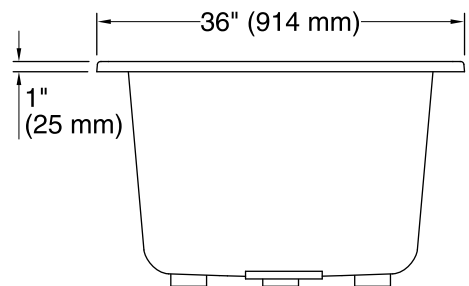

THE BOLD LOOK
OF **KOHLER**®

No change in measurements if connected with drain illustrated. (K-7272)

Technical Information

All product dimensions are nominal.

Installation:	Drop-in, Under-mount
Drain location:	End
Basin area, bottom:	44-1/2" x 26-1/2" (1130 mm x 673 mm)
Basin area, top:	60-1/4" x 30-1/4" (1530 mm x 768 mm)
Weight:	80 lbs (36.3 kg)
Minimum floor load:	58 lbs/ft ² (283.2 kg/m ²)
Water depth:	17-3/4" (451 mm)
Water capacity:	102 gal (386.1 L)
Cutout:	Drop-in, 65" x 35" (1651 mm x 889 mm)
Minimum flat for door:	2-7/16" (61 mm)