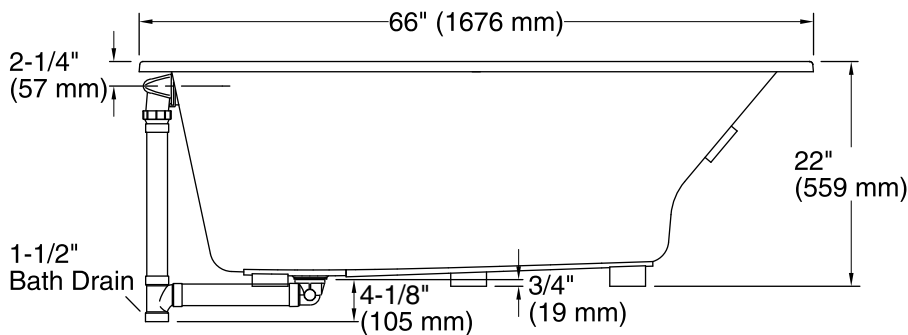

THE BOLD LOOK
OF **KOHLER**®

No change in measurements if connected with drain illustrated. (K-7272)

Technical Information

All product dimensions are nominal.

Installation:	Drop-in, Under-mount
Drain location:	End
Basin area, bottom:	44-1/2" x 26-1/2" (1130 mm x 673 mm)
Basin area, top:	60-1/4" x 30-1/4" (1530 mm x 768 mm)
Weight:	80 lbs (36.3 kg)
Minimum floor load:	58 lbs/ft ² (283.2 kg/m ²)
Water depth:	17-3/4" (451 mm)
Water capacity:	102 gal (386.1 L)
Cutout:	Drop-in, 65" x 35" (1651 mm x 889 mm)
Minimum flat for door:	2-7/16" (61 mm)

Notes

Measure your actual product for rough-in details. Install this product according to the installation instructions.

The hot water supply should be 70% of the capacity of the bath or greater. Installations will vary.