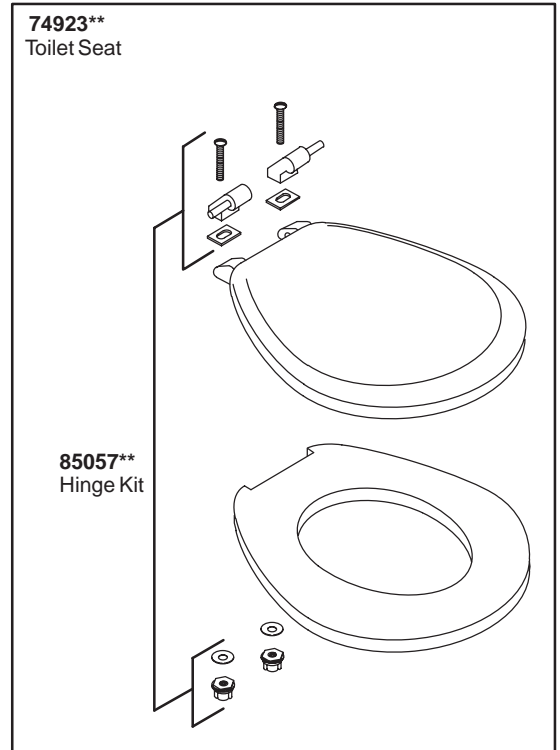

K#	Bowl
K-3434-**-AA/AB/BB	Round

**Finish/color code must be specified when ordering.

**Finish/color code must be specified when ordering.

78423**

Replaces **84230****

Trip Lever

(K-9432)

78132

Nut

77778**

Flange

84230**

Now Use **78423****

Trip Lever

51387

Washer

51388

Nut

K#	Bowl
K-3434-X-**-AA/AB/BB	Round

**Finish/color code must be specified when ordering.

KOHLER[®] SERVICE PARTS

ROSARIO™ TOILET WITH PEACEKEEPER™ SEAT

K#	Bowl
K-3434-X-**-FB	Round

**Finish/color code must be specified when ordering.