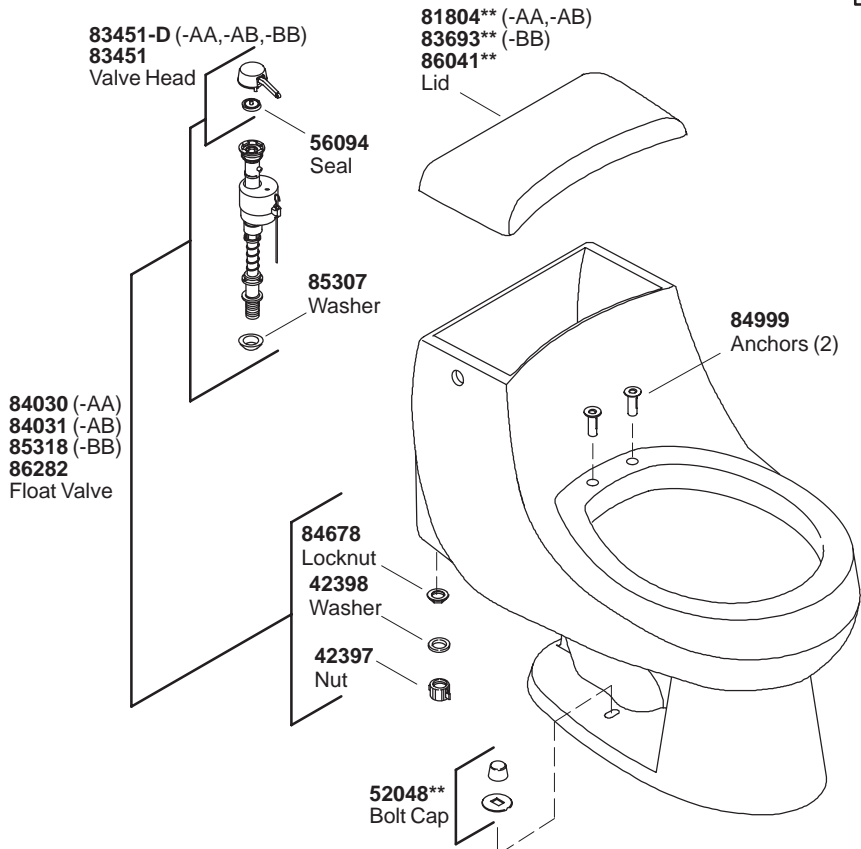

K#	Bowl
K-3434-**-AA/AB/BB	Round

**Finish/color code must be specified when ordering.

**Finish/color code must be specified when ordering.

78423**

Replaces **84230****

Trip Lever

(K-9432)

78132

Nut

77778**

Flange

84230**

Now Use **78423****

Trip Lever

51387

Washer

51388

Nut

K#	Bowl
K-3434-X-**-AA/AB/BB	Round

**Finish/color code must be specified when ordering.

KOHLER[®] SERVICE PARTS

ROSARIO™ TOILET WITH PEACEKEEPER™ SEAT

K#	Bowl
K-3434-X-**-FB	Round

**Finish/color code must be specified when ordering.

KOHLER® SERVICE PARTS

ROSARIO™ TOILET WITH PEACEKEEPER™ SEAT

**Finish/color code must be specified when ordering.

KOHLER® SERVICE PARTS

SAN MARTINE™ TOILET WITH PEACEKEEPER™ SEAT

**Finish/color code must be specified when ordering.