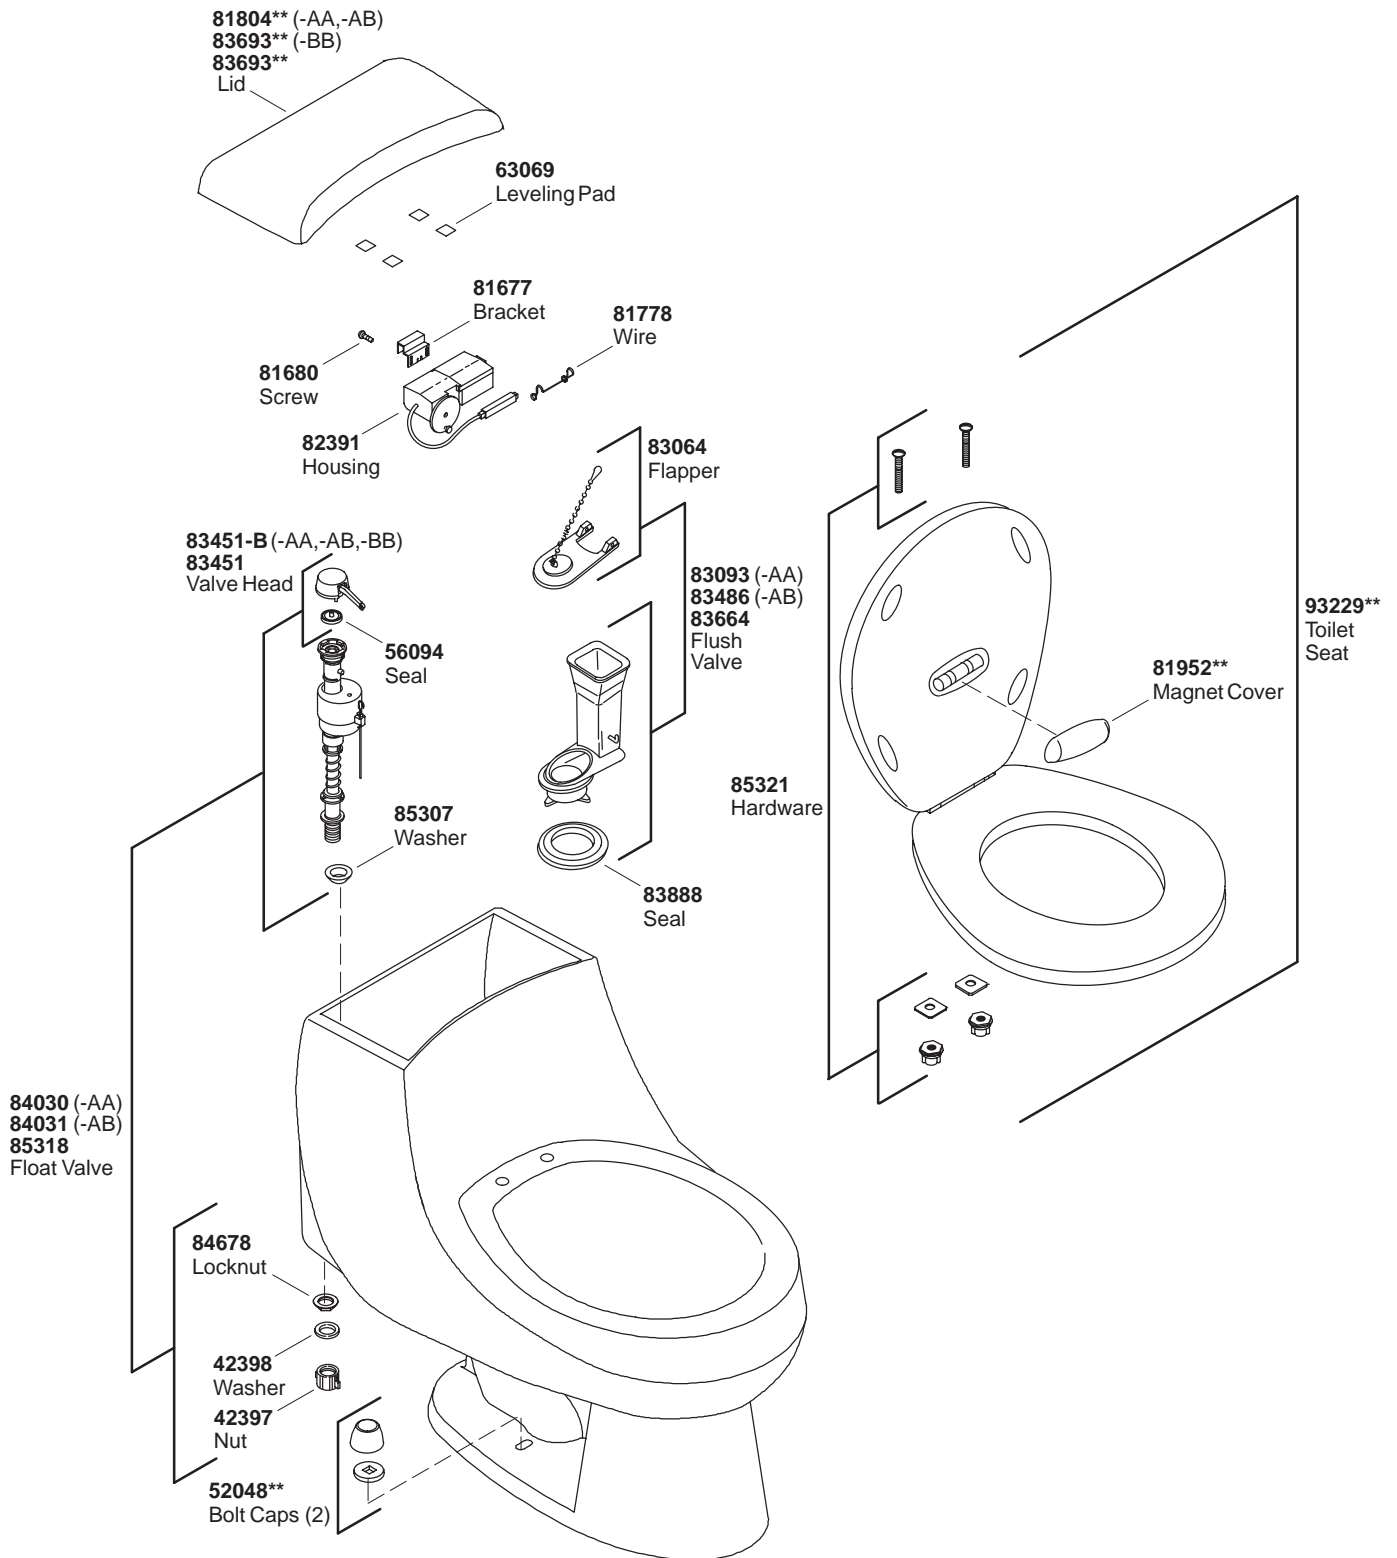

K#	Bowl
K-3434-**-AA/AB/BB	Round

**Finish/color code must be specified when ordering.

**Finish/color code must be specified when ordering.

78423**

Replaces **84230****

Trip Lever

(K-9432)

78132

Nut

77778**

Flange

84230**

Now Use **78423****

Trip Lever

51387

Washer

51388

Nut

K#	Bowl
K-3434-X-**-AA/AB/BB	Round

**Finish/color code must be specified when ordering.

KOHLER[®] SERVICE PARTS

ROSARIO™ TOILET WITH PEACEKEEPER™ SEAT

K#	Bowl
K-3434-X-**-FB	Round

**Finish/color code must be specified when ordering.

KOHLER® SERVICE PARTS

ROSARIO™ TOILET WITH PEACEKEEPER™ SEAT

**Finish/color code must be specified when ordering.

KOHLER® SERVICE PARTS

SAN MARTINE™ TOILET WITH PEACEKEEPER™ SEAT

**Finish/color code must be specified when ordering.