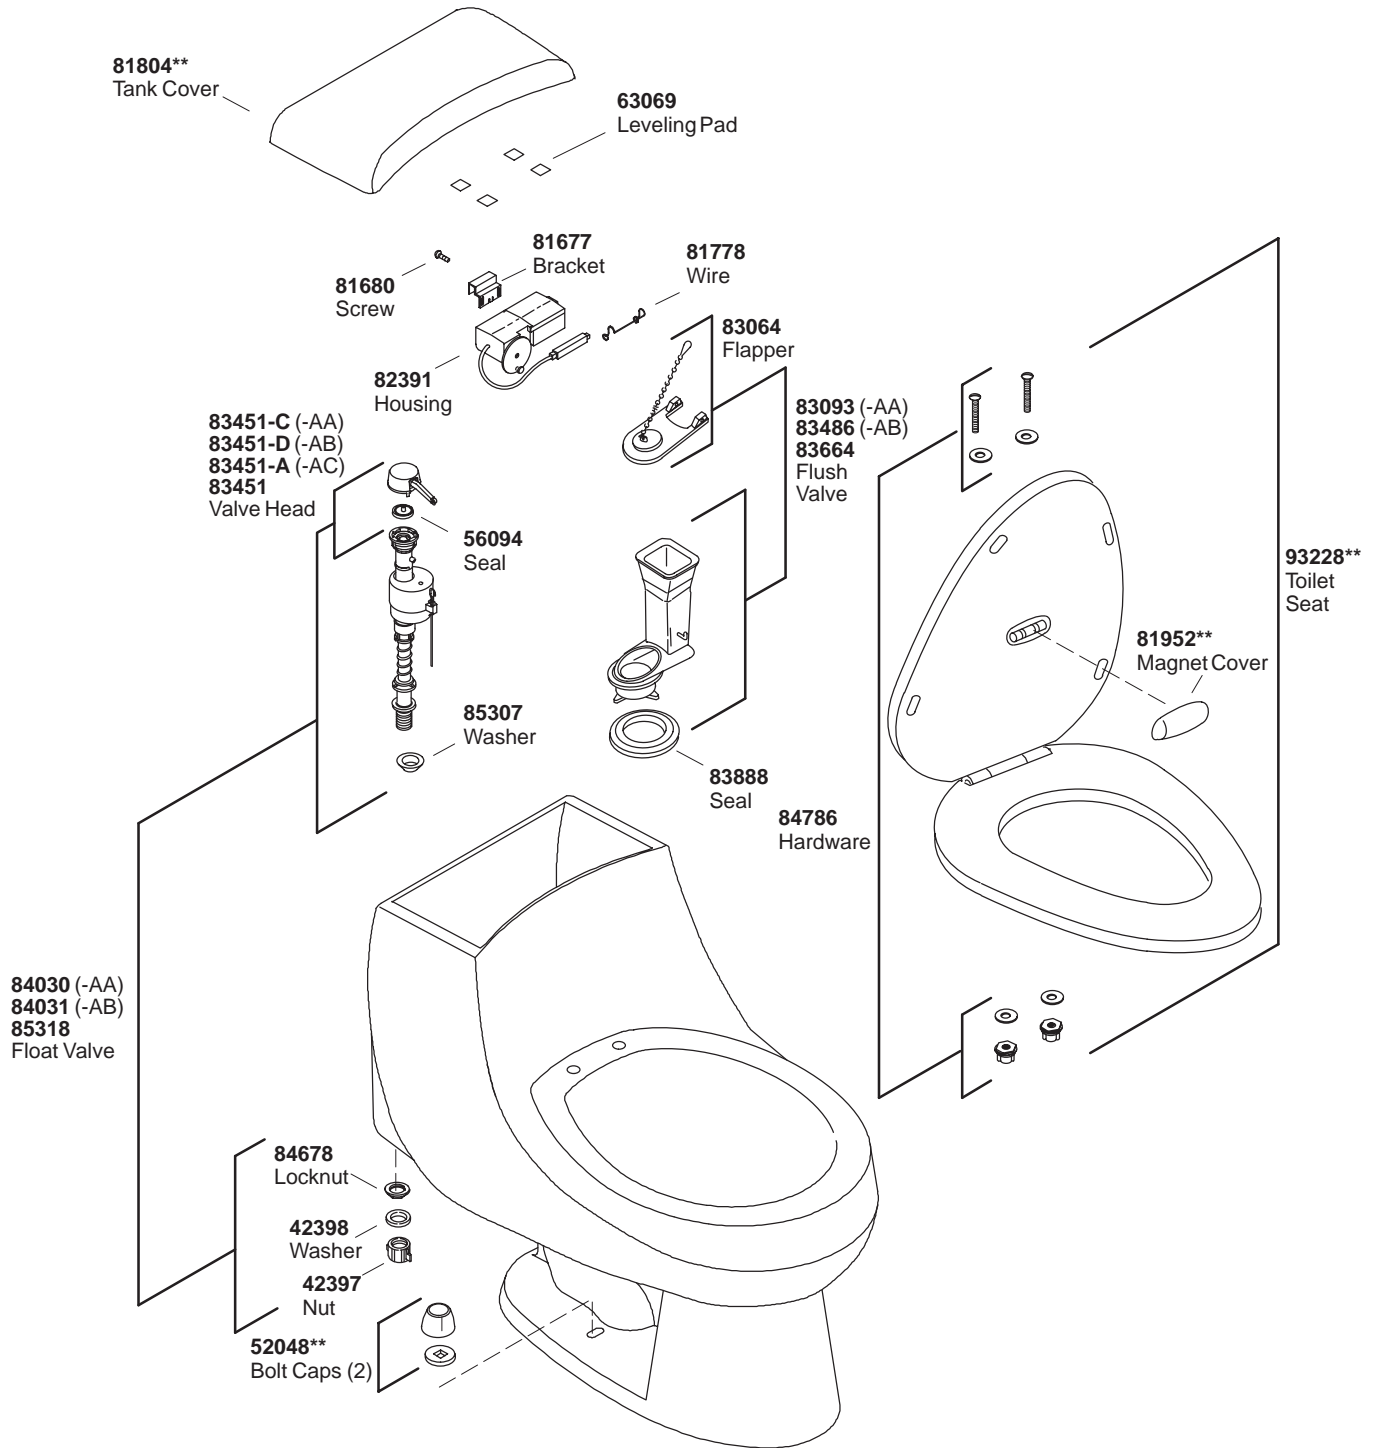

K#	Bowl
K-3434-**-AA/AB/BB	Round

**Finish/color code must be specified when ordering.

**Finish/color code must be specified when ordering.

78423**

Replaces **84230****

Trip Lever

(K-9432)

78132

Nut

77778**

Flange

84230**

Now Use **78423****

Trip Lever

51387

Washer

51388

Nut

K#	Bowl
K-3434-X-**-AA/AB/BB	Round

**Finish/color code must be specified when ordering.

KOHLER[®] SERVICE PARTS

ROSARIO™ TOILET WITH PEACEKEEPER™ SEAT

K#	Bowl
K-3434-X-**-FB	Round

**Finish/color code must be specified when ordering.

KOHLER® SERVICE PARTS

ROSARIO™ TOILET WITH PEACEKEEPER™ SEAT

**Finish/color code must be specified when ordering.

KOHLER® SERVICE PARTS

SAN MARTINE™ TOILET WITH PEACEKEEPER™ SEAT

**Finish/color code must be specified when ordering.