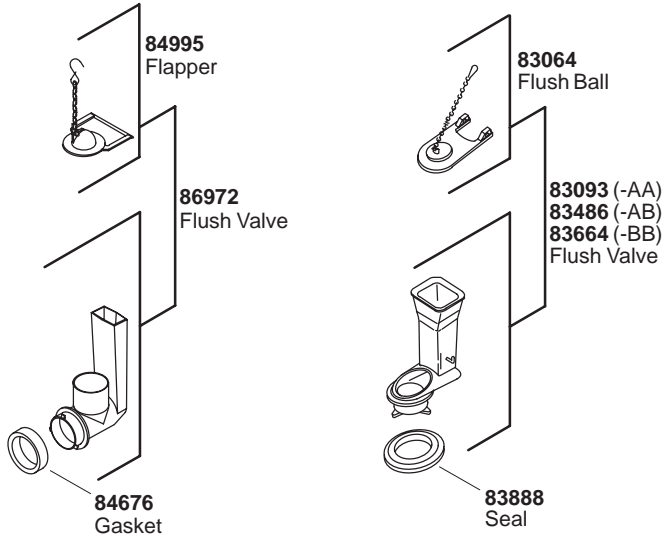

K#	Bowl
K-3434-**-AA/AB/BB	Round

**Finish/color code must be specified when ordering.

**Finish/color code must be specified when ordering.

78423**

Replaces **84230****

Trip Lever

(K-9432)

78132

Nut

77778**

Flange

84230**

Now Use **78423****

Trip Lever

51387

Washer

51388

Nut

K#	Bowl
K-3434-X-**-AA/AB/BB	Round

**Finish/color code must be specified when ordering.

KOHLER[®] SERVICE PARTS

ROSARIO™ TOILET WITH PEACEKEEPER™ SEAT

K#	Bowl
K-3434-X-**-FB	Round

**Finish/color code must be specified when ordering.