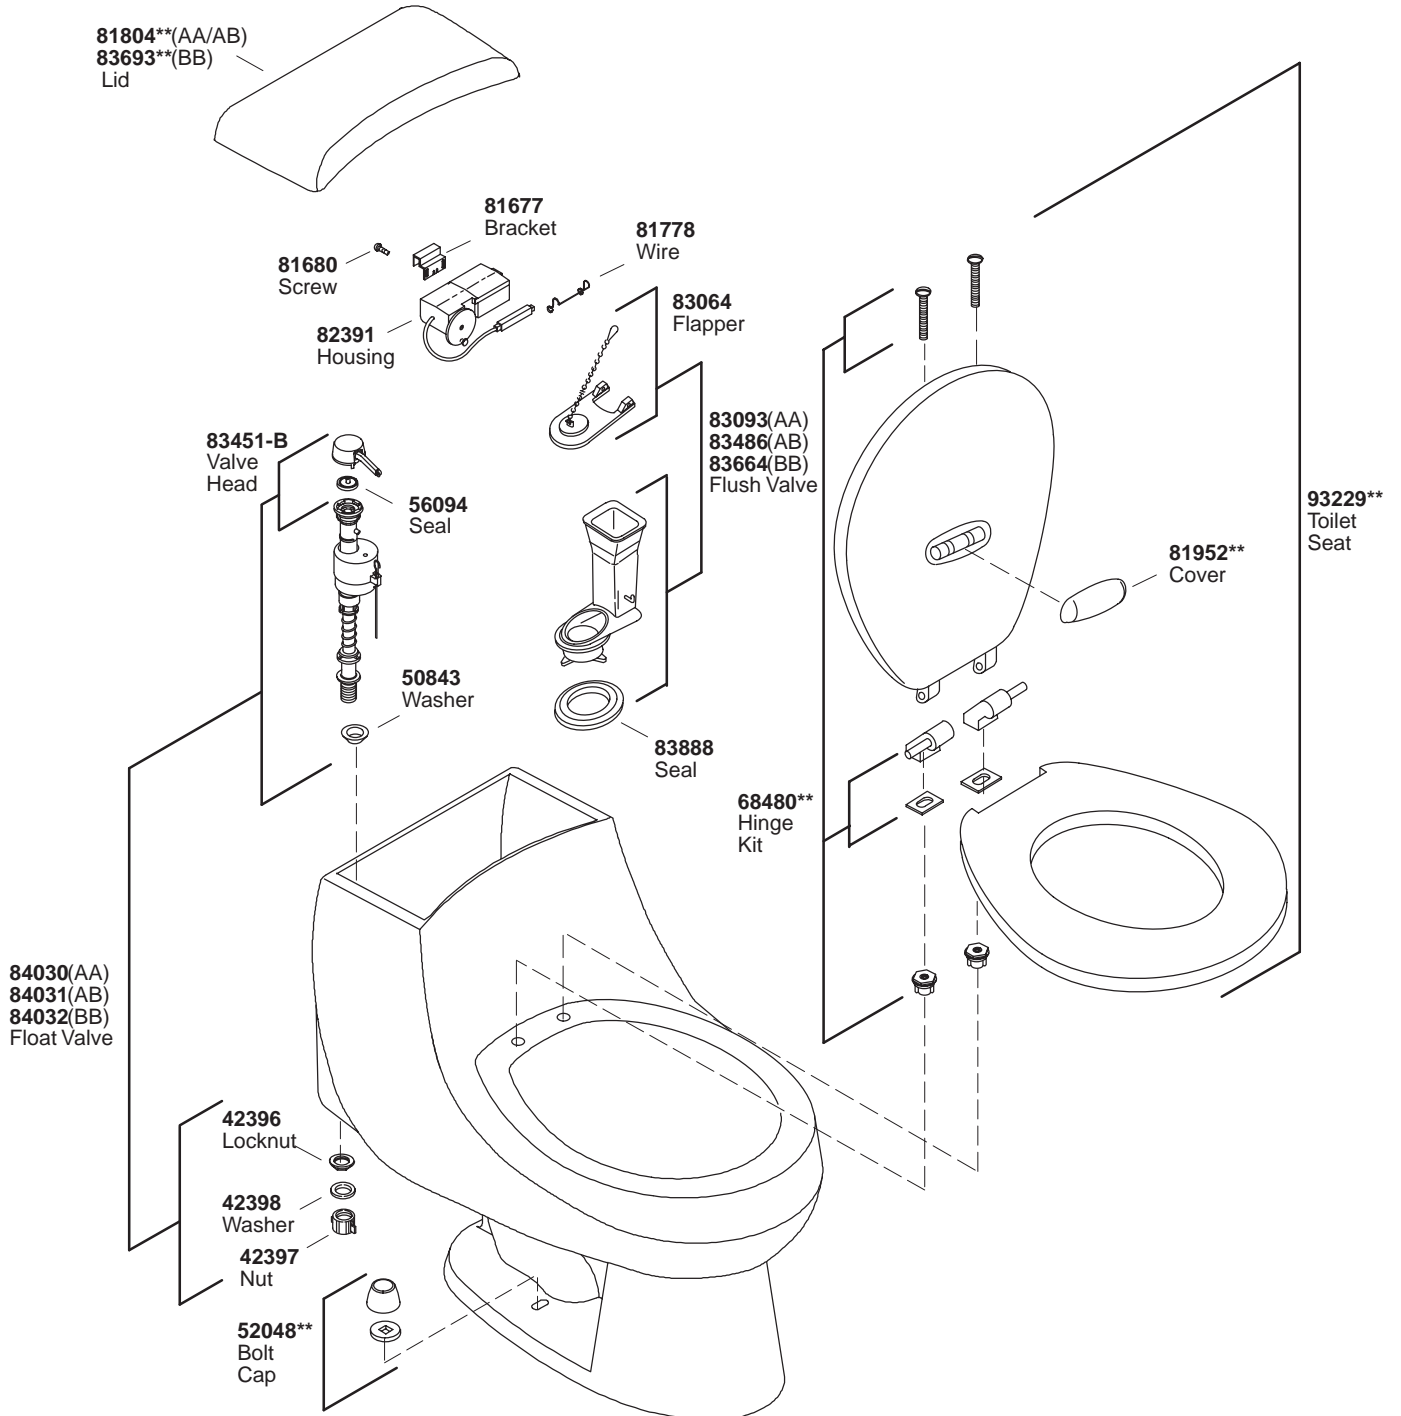

K#	Bowl
K-3434-**-AA/AB/BB	Round

**Finish/color code must be specified when ordering.

**Finish/color code must be specified when ordering.

78423**

Replaces **84230****

Trip Lever

(K-9432)

78132

Nut

77778**

Flange

84230**

Now Use **78423****

Trip Lever

51387

Washer

51388

Nut

K#	Bowl
K-3434-X-**-AA/AB/BB	Round

**Finish/color code must be specified when ordering.

KOHLER[®] SERVICE PARTS

ROSARIO™ TOILET WITH PEACEKEEPER™ SEAT

K#	Bowl
K-3434-X-**-FB	Round

**Finish/color code must be specified when ordering.

KOHLER® SERVICE PARTS

ROSARIO™ TOILET WITH PEACEKEEPER™ SEAT

**Finish/color code must be specified when ordering.

KOHLER® SERVICE PARTS

SAN MARTINE™ TOILET WITH PEACEKEEPER™ SEAT

**Finish/color code must be specified when ordering.