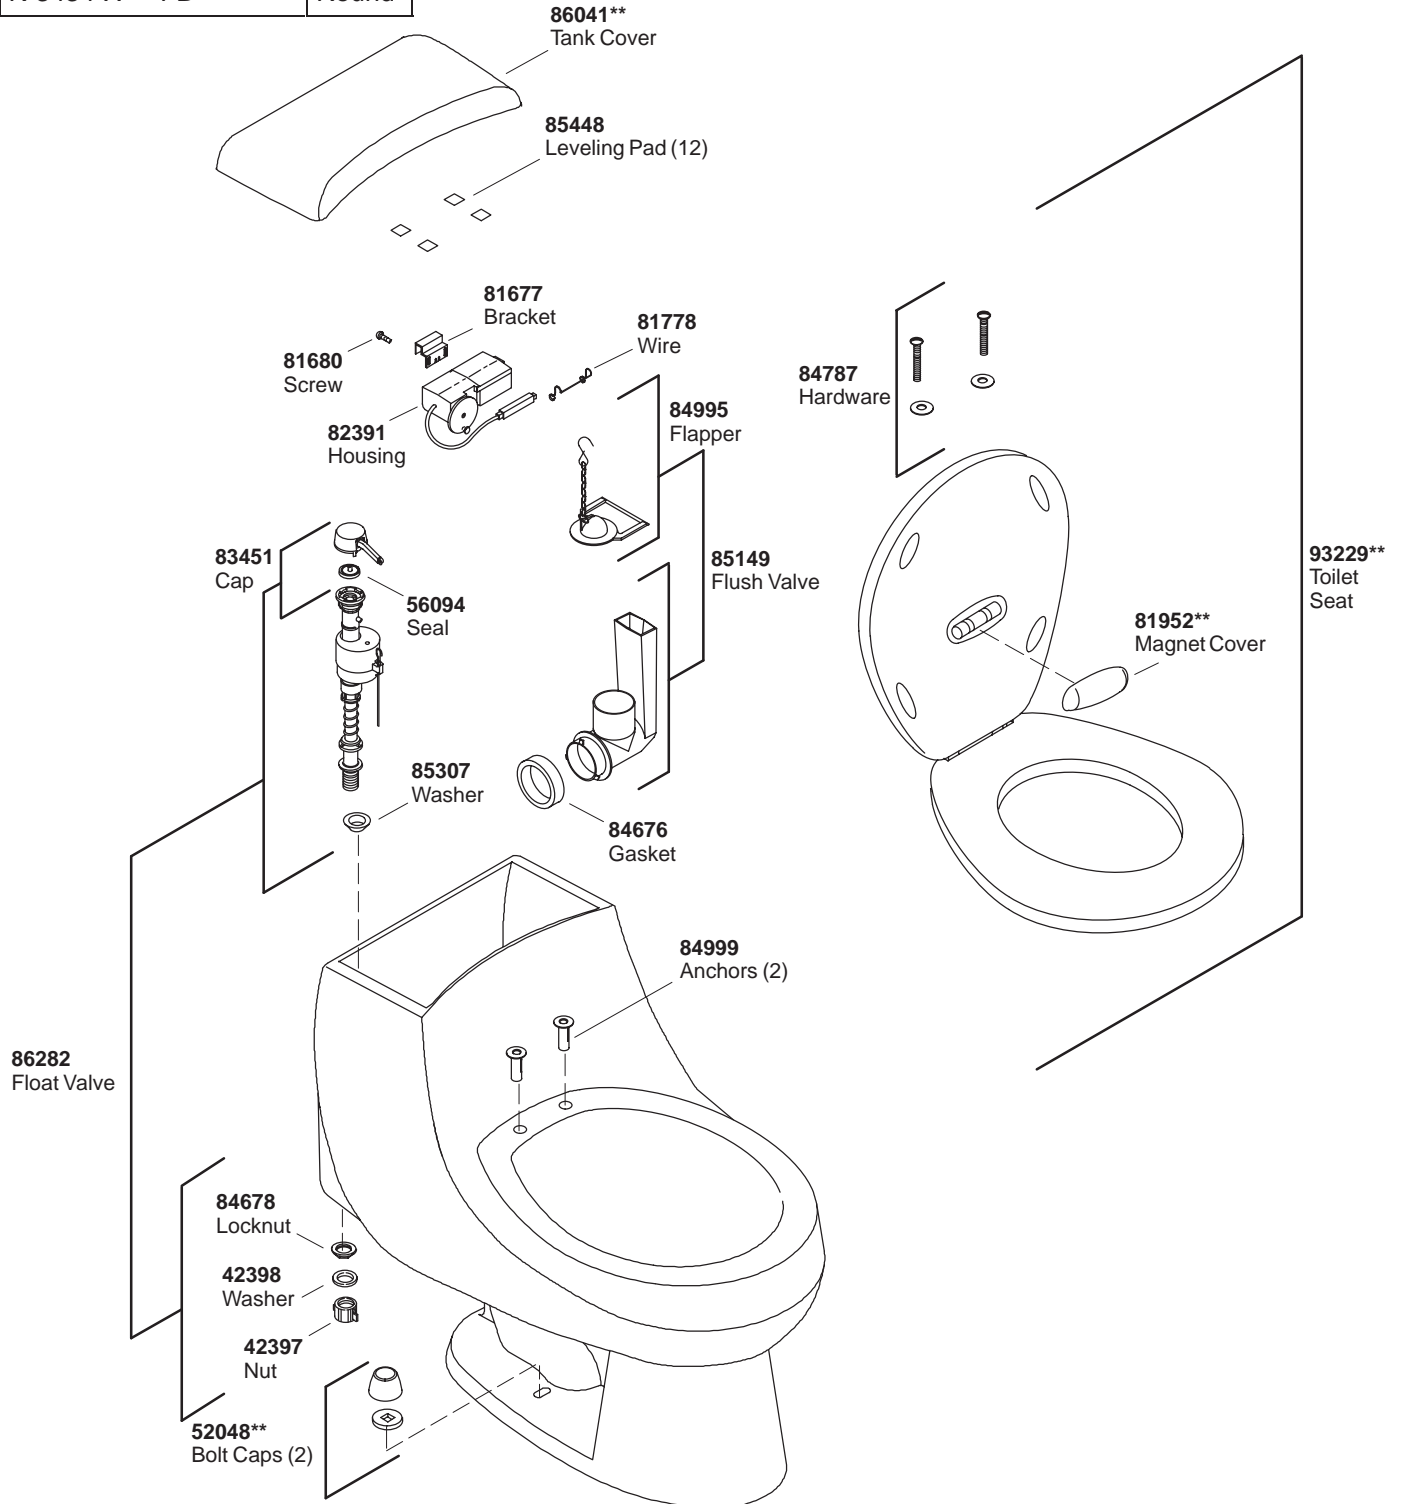

K#	Bowl
K-3434-**-AA/AB/BB	Round

**Finish/color code must be specified when ordering.

**Finish/color code must be specified when ordering.

78423**

Replaces **84230****

Trip Lever

(K-9432)

78132

Nut

77778**

Flange

84230**

Now Use **78423****

Trip Lever

51387

Washer

51388

Nut

K#	Bowl
K-3434-X-**-AA/AB/BB	Round

**Finish/color code must be specified when ordering.

KOHLER[®] SERVICE PARTS

ROSARIO™ TOILET WITH PEACEKEEPER™ SEAT

K#	Bowl
K-3434-X-**-FB	Round

**Finish/color code must be specified when ordering.

KOHLER® SERVICE PARTS

ROSARIO™ TOILET WITH PEACEKEEPER™ SEAT

**Finish/color code must be specified when ordering.

KOHLER® SERVICE PARTS

SAN MARTINE™ TOILET WITH PEACEKEEPER™ SEAT

**Finish/color code must be specified when ordering.