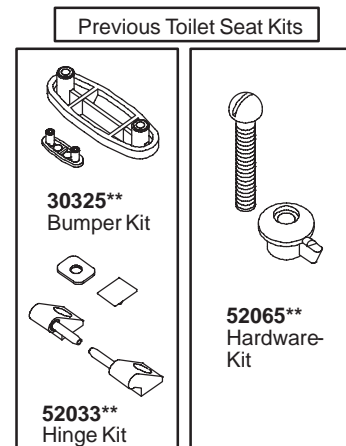

K#	Bowl
K-3434-**-AA/AB/BB	Round

**Finish/color code must be specified when ordering.

**Finish/color code must be specified when ordering.

78423**

Replaces **84230****

Trip Lever

(K-9432)

78132

Nut

77778**

Flange

84230**

Now Use **78423****

Trip Lever

51387

Washer

51388

Nut

K#	Bowl
K-3434-X-**-AA/AB/BB	Round

**Finish/color code must be specified when ordering.

KOHLER[®] SERVICE PARTS

ROSARIO™ TOILET WITH PEACEKEEPER™ SEAT

K#	Bowl
K-3434-X-**-FB	Round

**Finish/color code must be specified when ordering.