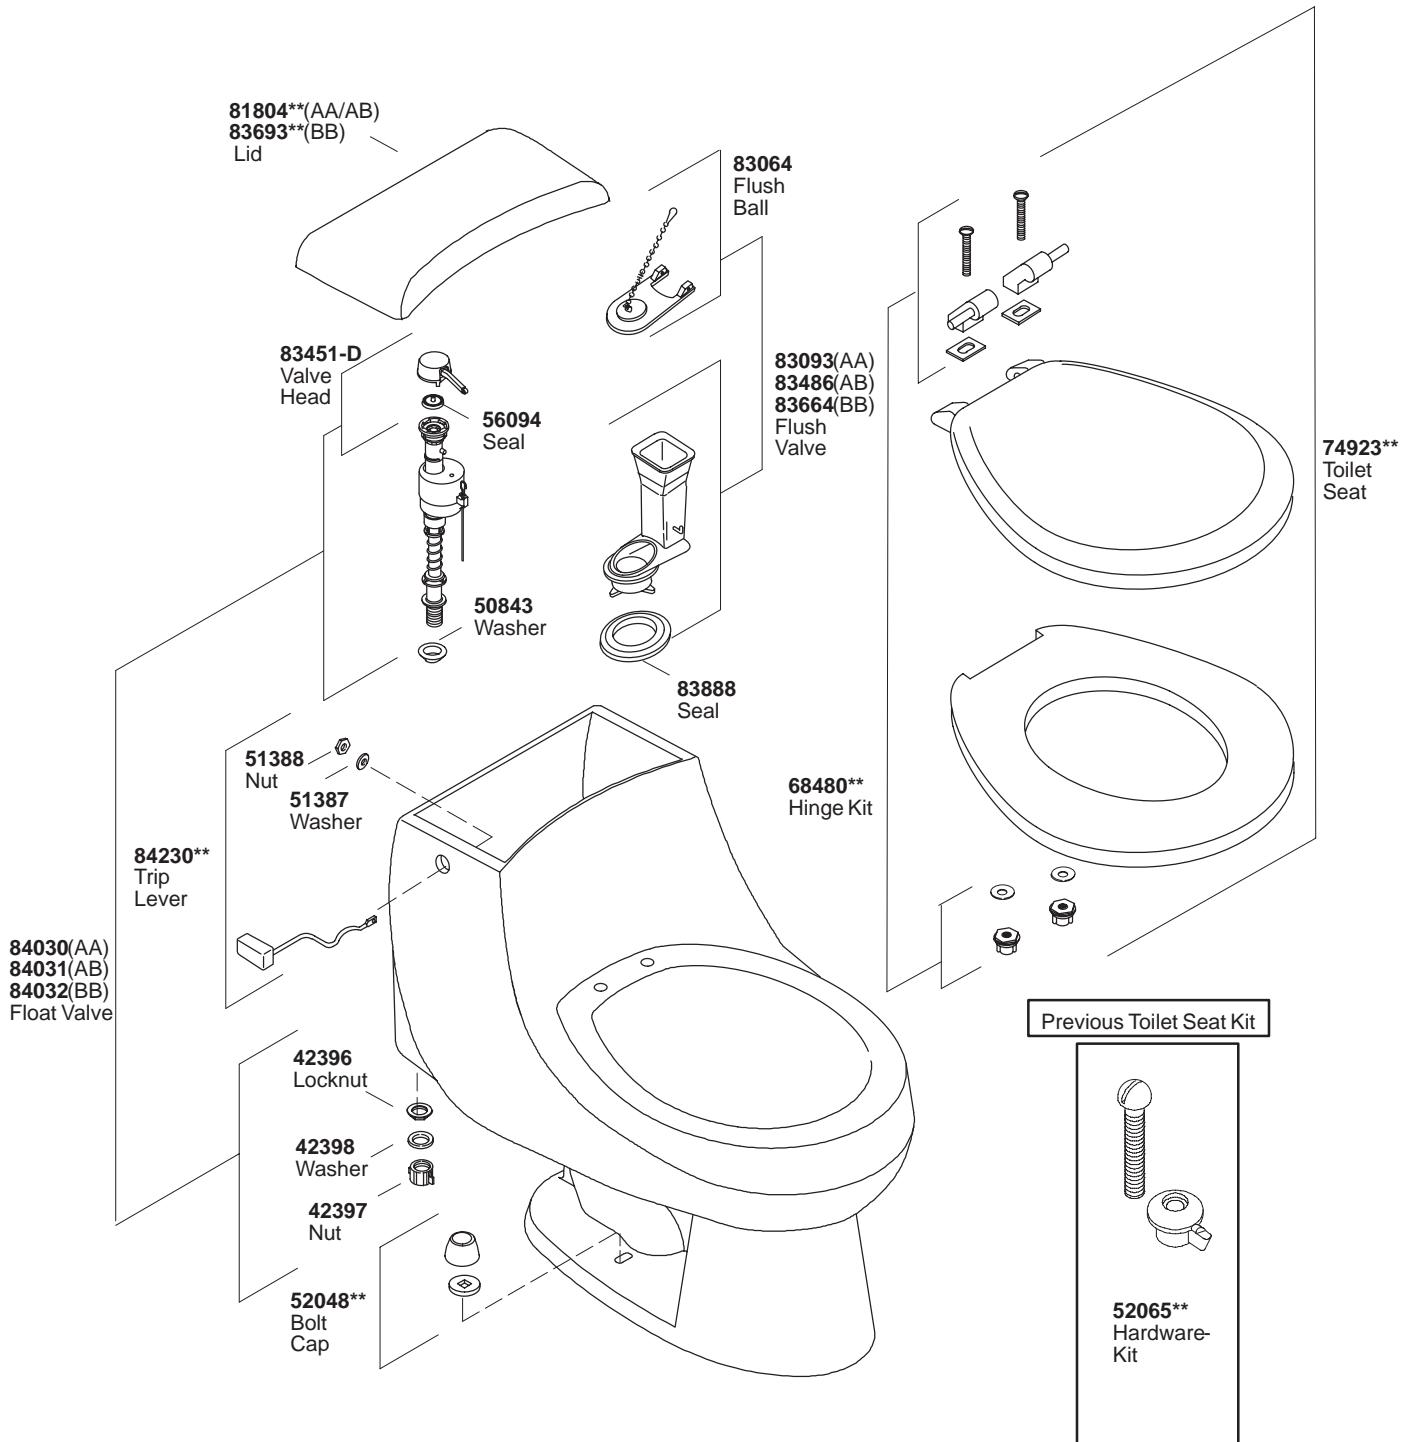

K#	Bowl
K-3434-**-AA/AB/BB	Round

**Finish/color code must be specified when ordering.

**Finish/color code must be specified when ordering.

78423**

Replaces **84230****

Trip Lever

(K-9432)

78132

Nut

77778**

Flange

84230**

Now Use **78423****

Trip Lever

51387

Washer

51388

Nut

K#	Bowl
K-3434-X-**-AA/AB/BB	Round

**Finish/color code must be specified when ordering.

KOHLER[®] SERVICE PARTS

ROSARIO™ TOILET WITH PEACEKEEPER™ SEAT

K#	Bowl
K-3434-X-**-FB	Round

**Finish/color code must be specified when ordering.

KOHLER® SERVICE PARTS

ROSARIO™ TOILET WITH PEACEKEEPER™ SEAT

**Finish/color code must be specified when ordering.

KOHLER® SERVICE PARTS

SAN MARTINE™ TOILET WITH PEACEKEEPER™ SEAT

**Finish/color code must be specified when ordering.