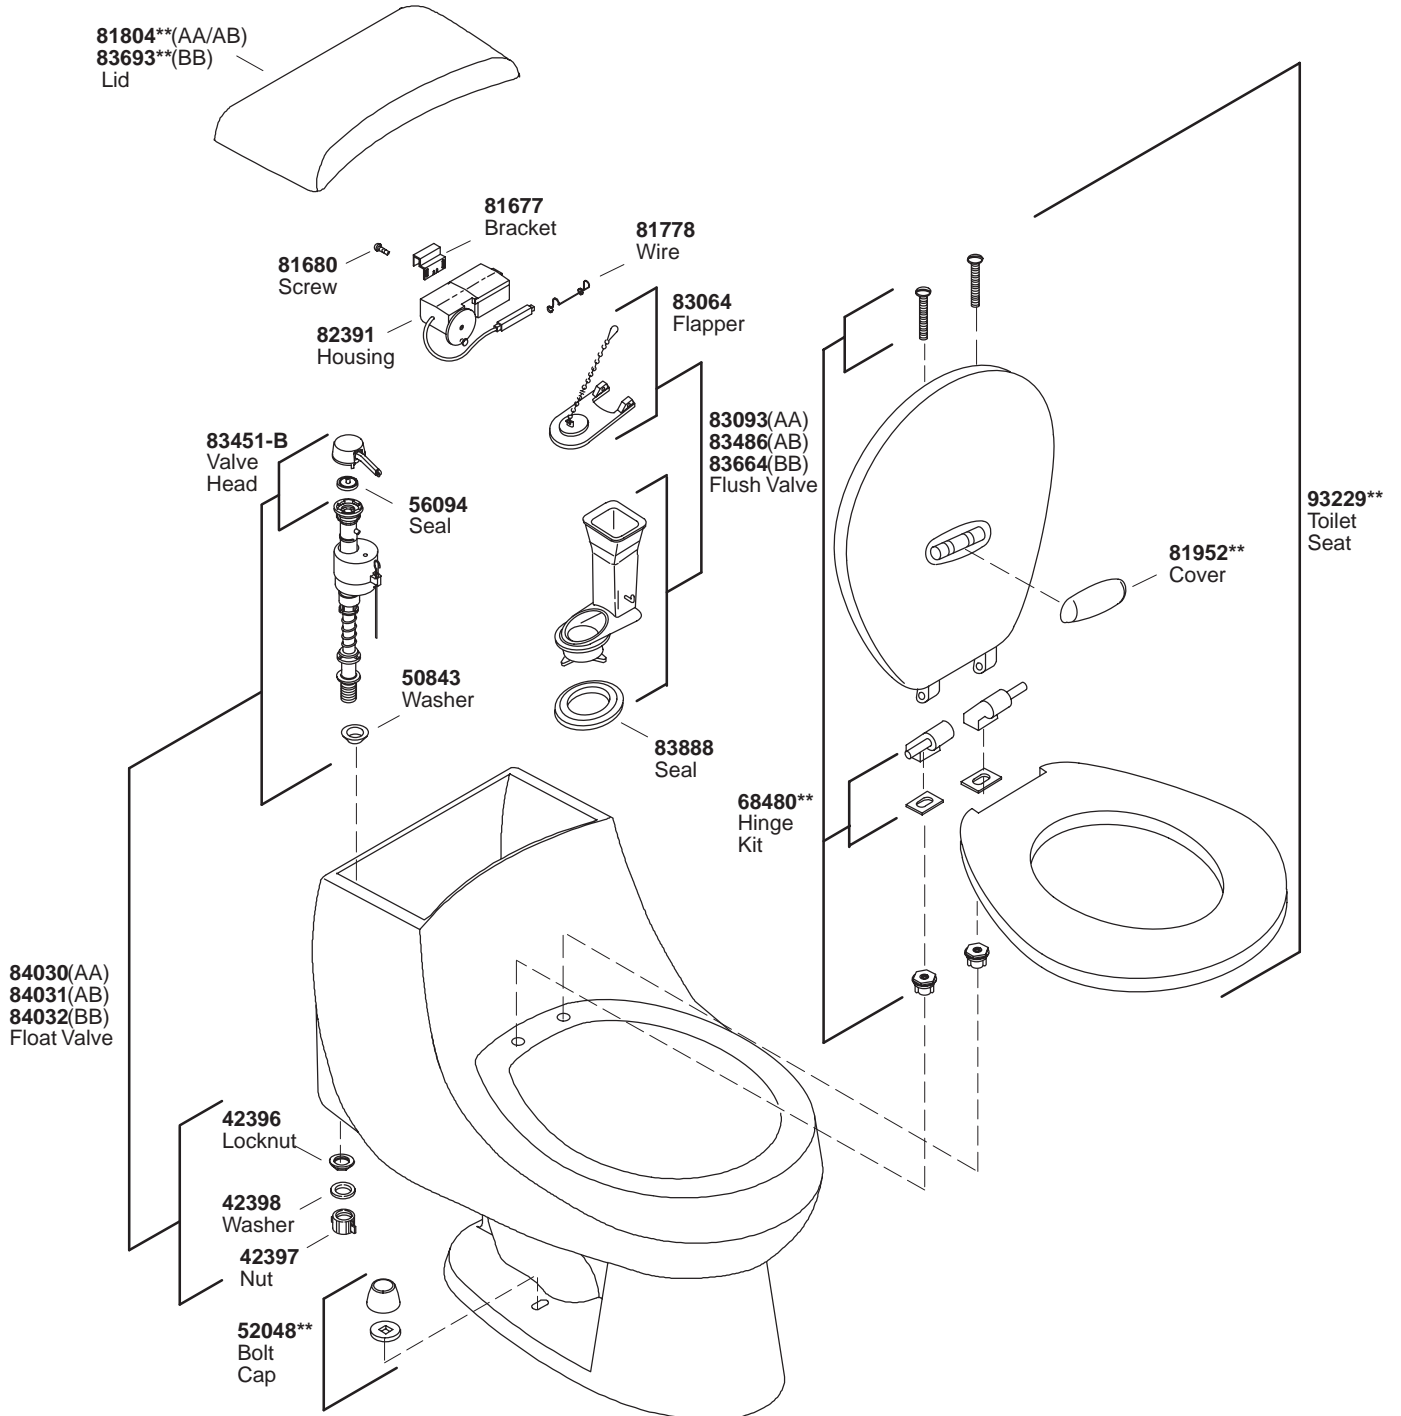

K#	Bowl
K-3434-**-AA/AB/BB	Round

\*\*Finish/color code must be specified when ordering.

K#	Bowl
K-3434-X-**-AA/AB/BB	Round

\*\*Finish/color code must be specified when ordering.

K#	Bowl
K-3435-**-AA/AB/AC	Elongated

\*\*Finish/color code must be specified when ordering.

K#	Bowl
K-3435-X-**-AA/AB/AC	Elongated

\*\*Finish/color code must be specified when ordering.

# KOHLER® SERVICE PARTS

SAN MARTINE™  
TOILET

\*\*Finish/color code must be specified when ordering.

**78423\*\***

Replaces **84230\*\***

Trip Lever  
(K-9432)

**84230\*\***

Now Use **78423\*\***

Trip Lever