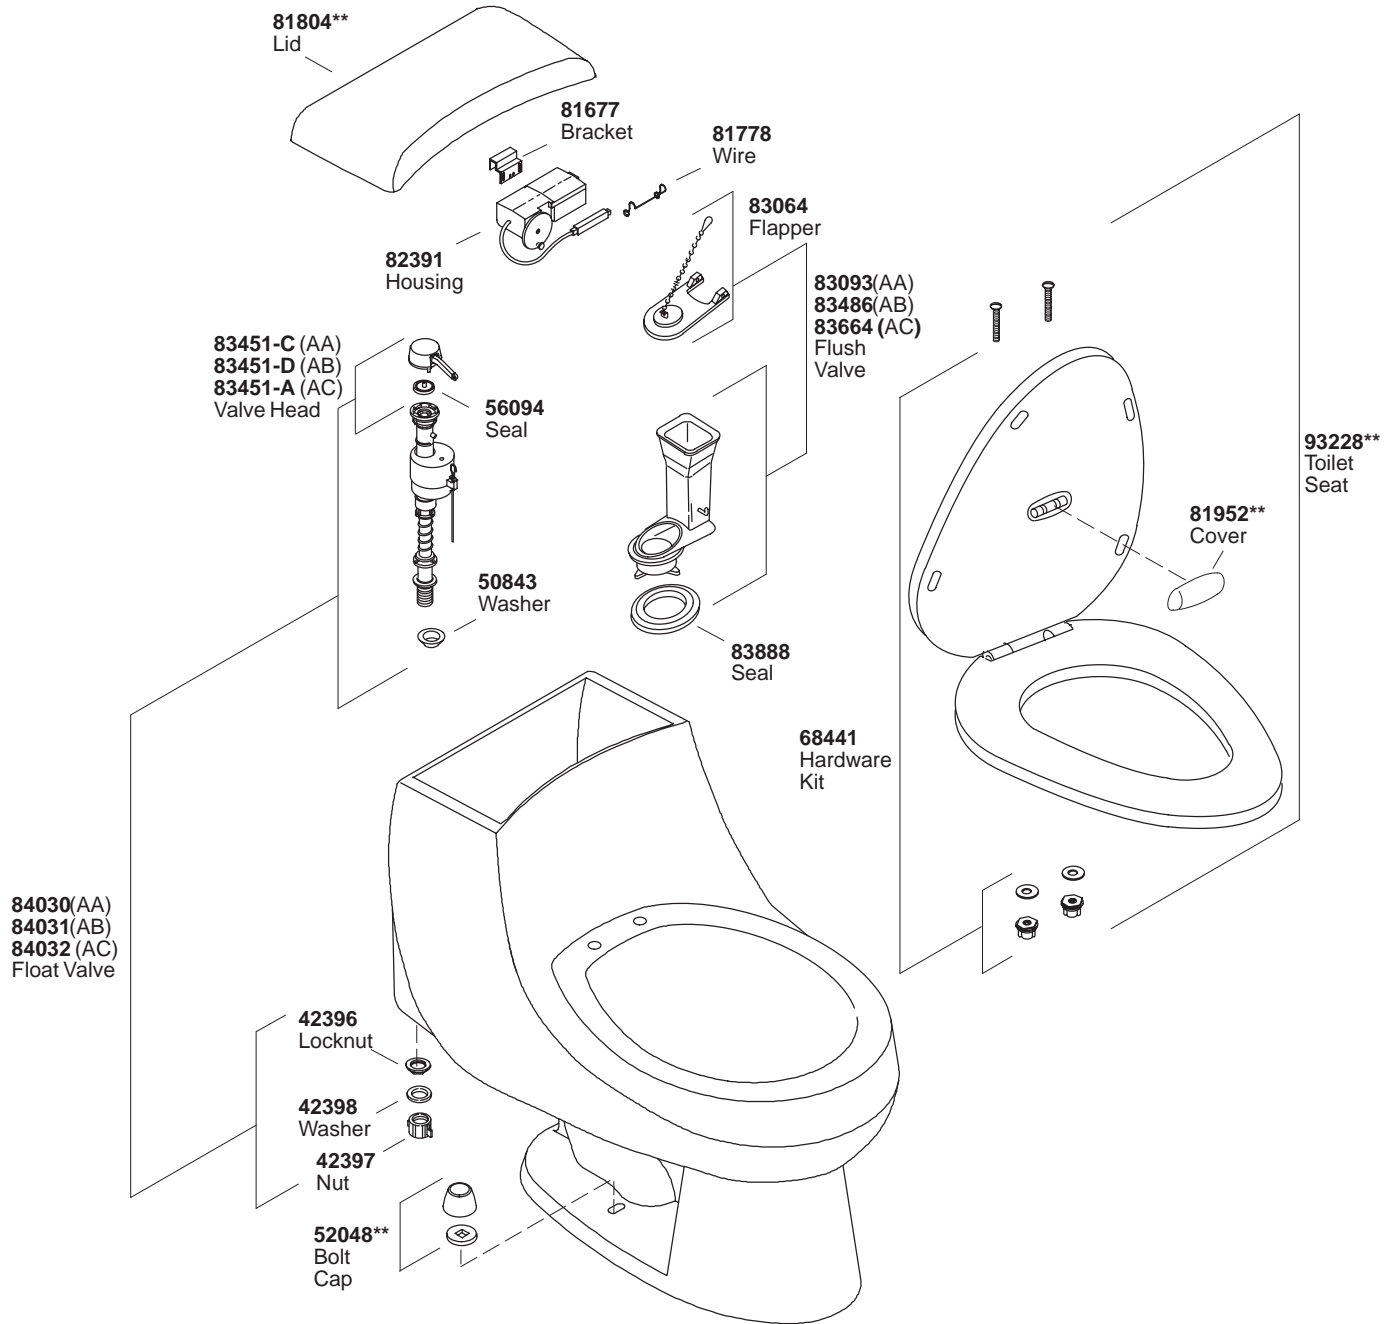

K#	Bowl
K-3434-**-AA/AB/BB	Round

\*\*Finish/color code must be specified when ordering.

K#	Bowl
K-3434-X-**-AA/AB/BB	Round

\*\*Finish/color code must be specified when ordering.

K#	Bowl
K-3435-**-AA/AB/AC	Elongated

\*\*Finish/color code must be specified when ordering.

K#	Bowl
K-3435-X-**-AA/AB/AC	Elongated

\*\*Finish/color code must be specified when ordering.

# KOHLER® SERVICE PARTS

SAN MARTINE™  
TOILET

\*\*Finish/color code must be specified when ordering.

**78423\*\***

Replaces **84230\*\***

Trip Lever  
(K-9432)

**84230\*\***

Now Use **78423\*\***

Trip Lever