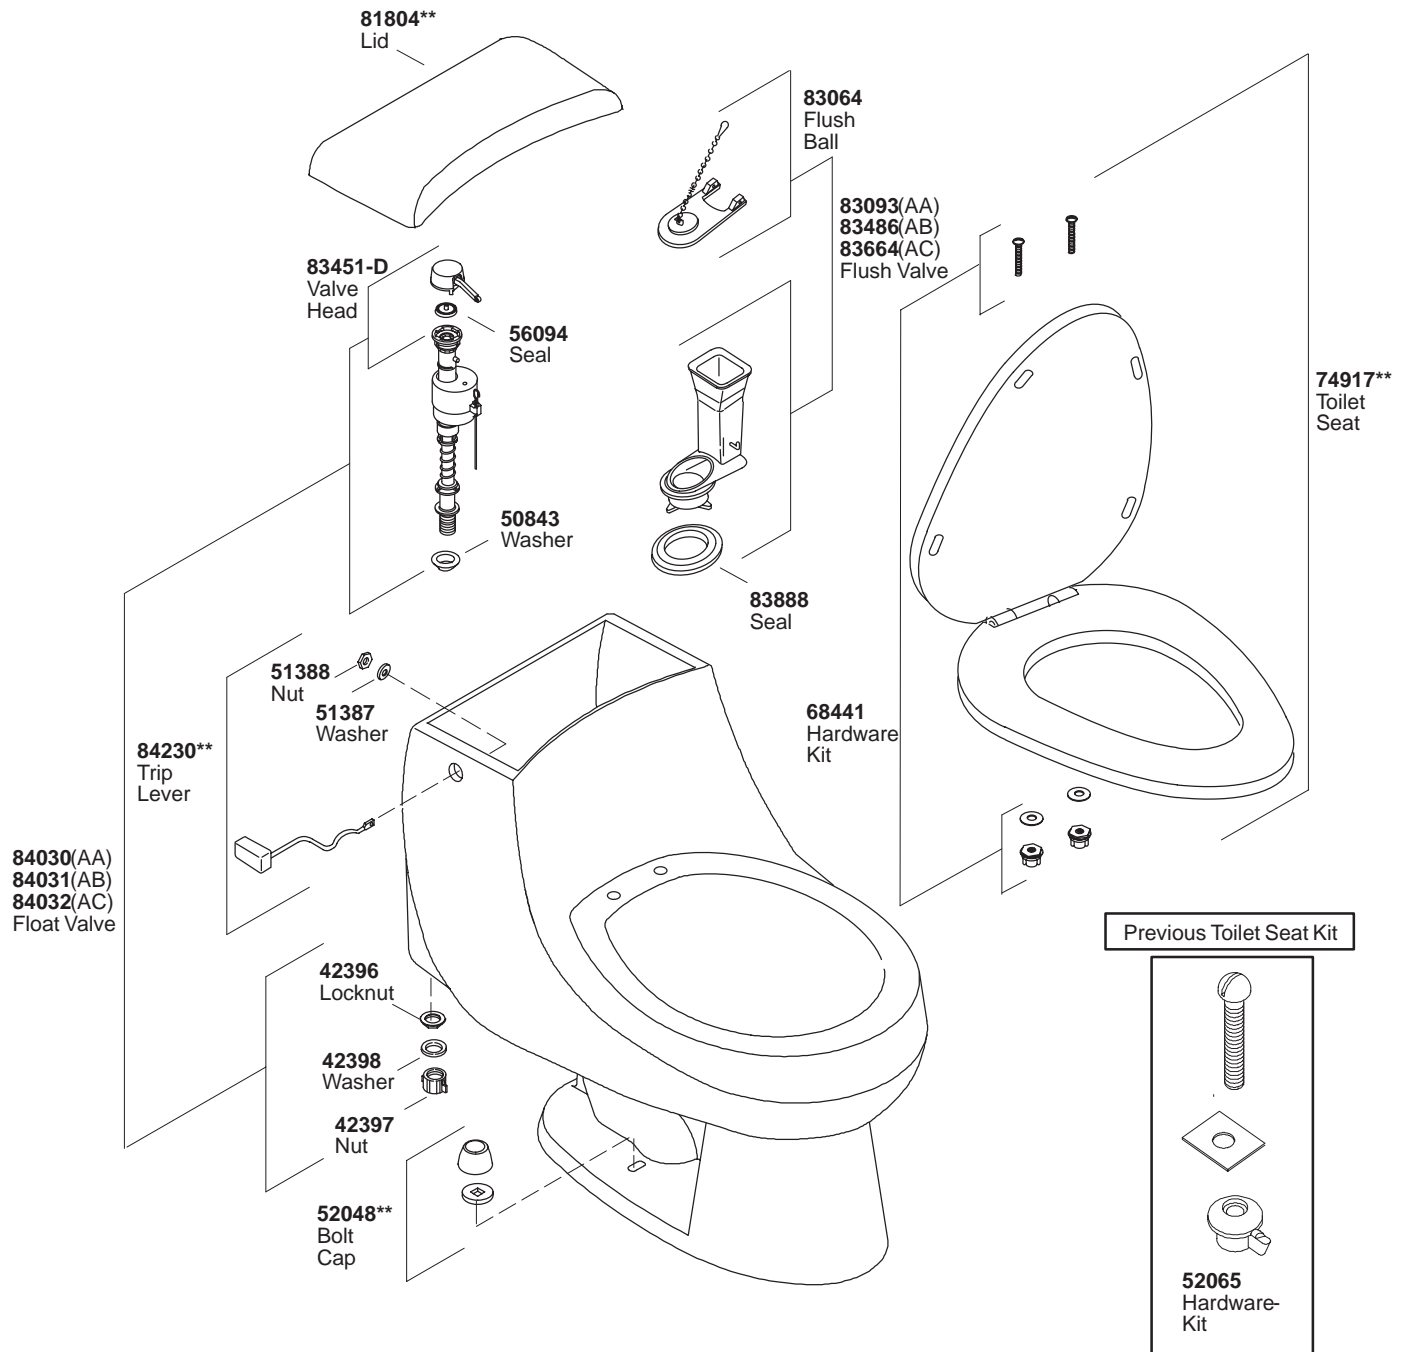

K#	Bowl
K-3434-**-AA/AB/BB	Round

\*\*Finish/color code must be specified when ordering.

K#	Bowl
K-3434-X-**-AA/AB/BB	Round

\*\*Finish/color code must be specified when ordering.

K#	Bowl
K-3435-**-AA/AB/AC	Elongated

\*\*Finish/color code must be specified when ordering.

K#	Bowl
K-3435-X-**-AA/AB/AC	Elongated

\*\*Finish/color code must be specified when ordering.

# KOHLER® SERVICE PARTS

SAN MARTINE™  
TOILET

\*\*Finish/color code must be specified when ordering.

**78423\*\***

Replaces **84230\*\***

Trip Lever  
(K-9432)

**84230\*\***

Now Use **78423\*\***

Trip Lever