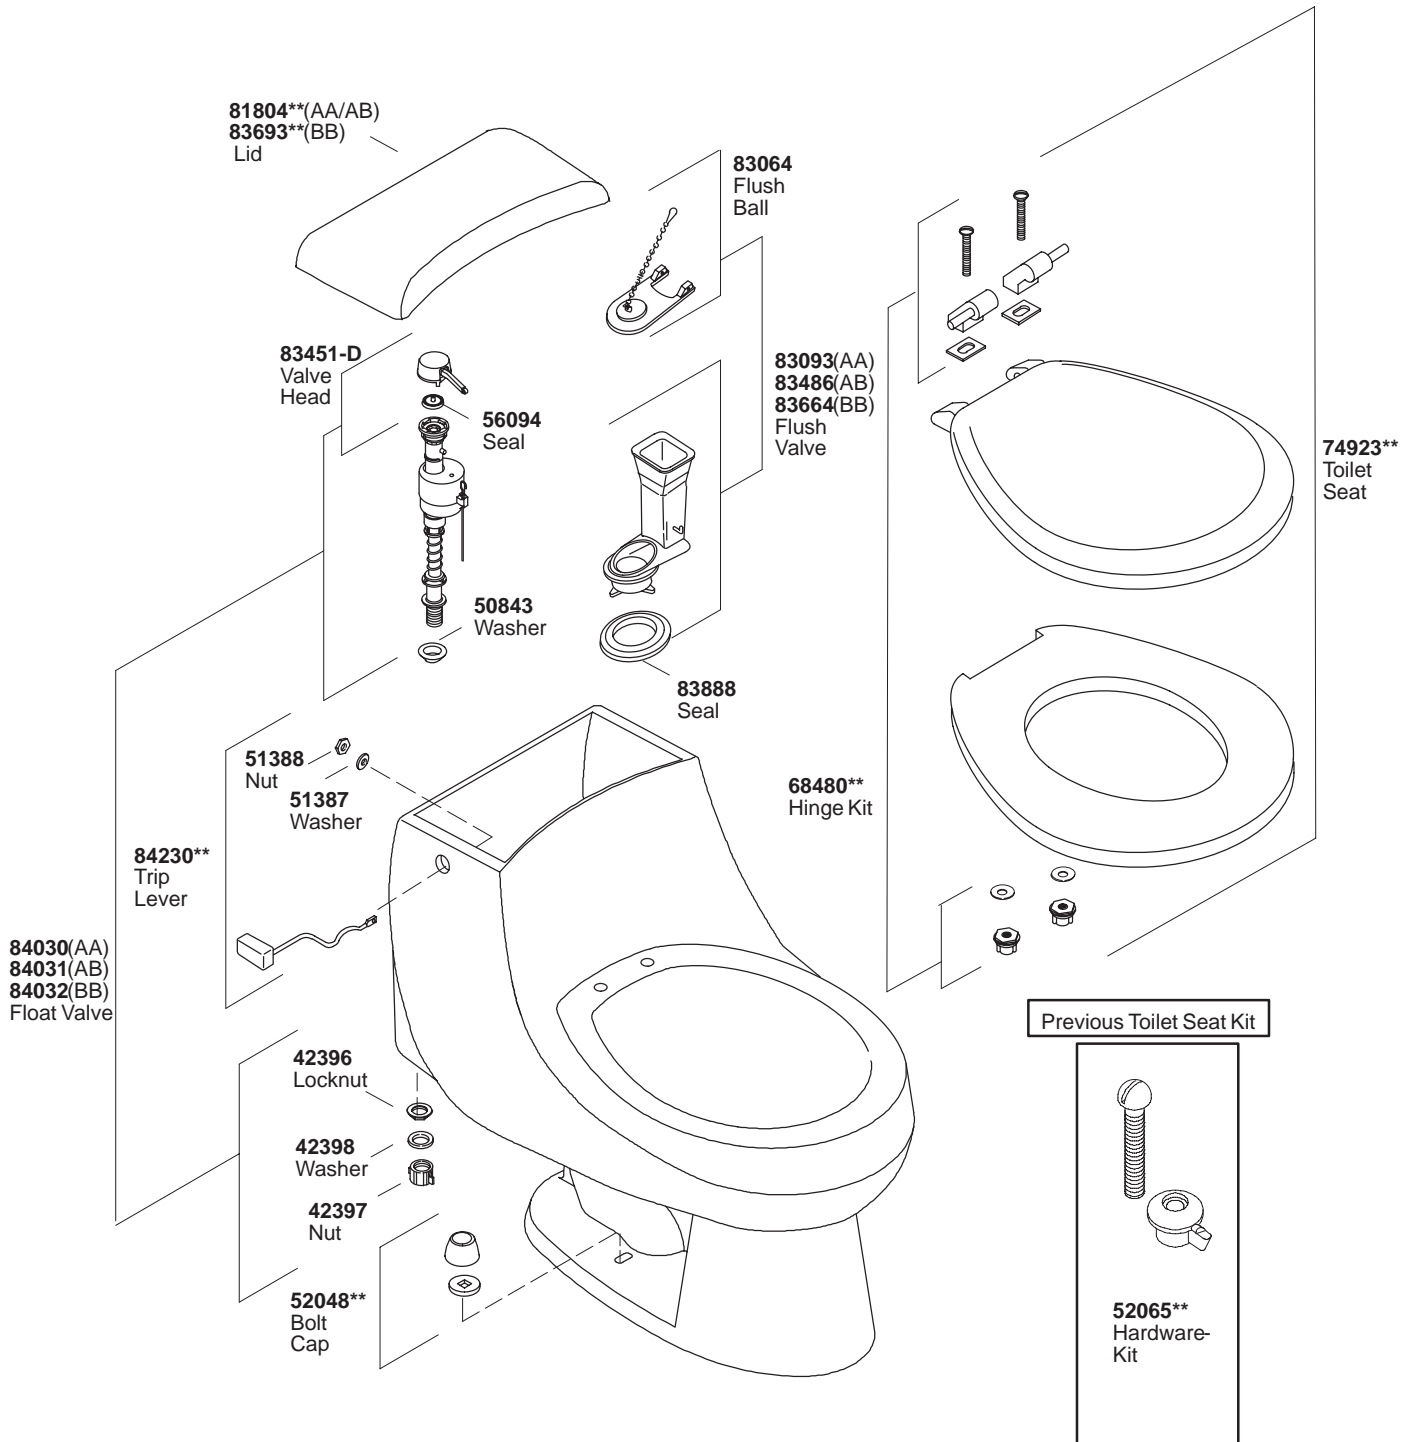

K#	Bowl
K-3434-**-AA/AB/BB	Round

\*\*Finish/color code must be specified when ordering.

K#	Bowl
K-3434-X-**-AA/AB/BB	Round

\*\*Finish/color code must be specified when ordering.

K#	Bowl
K-3435-**-AA/AB/AC	Elongated

\*\*Finish/color code must be specified when ordering.

K#	Bowl
K-3435-X-**-AA/AB/AC	Elongated

\*\*Finish/color code must be specified when ordering.

# KOHLER® SERVICE PARTS

SAN MARTINE™  
TOILET

\*\*Finish/color code must be specified when ordering.

**78423\*\***

Replaces **84230\*\***

Trip Lever  
(K-9432)

**84230\*\***

Now Use **78423\*\***

Trip Lever