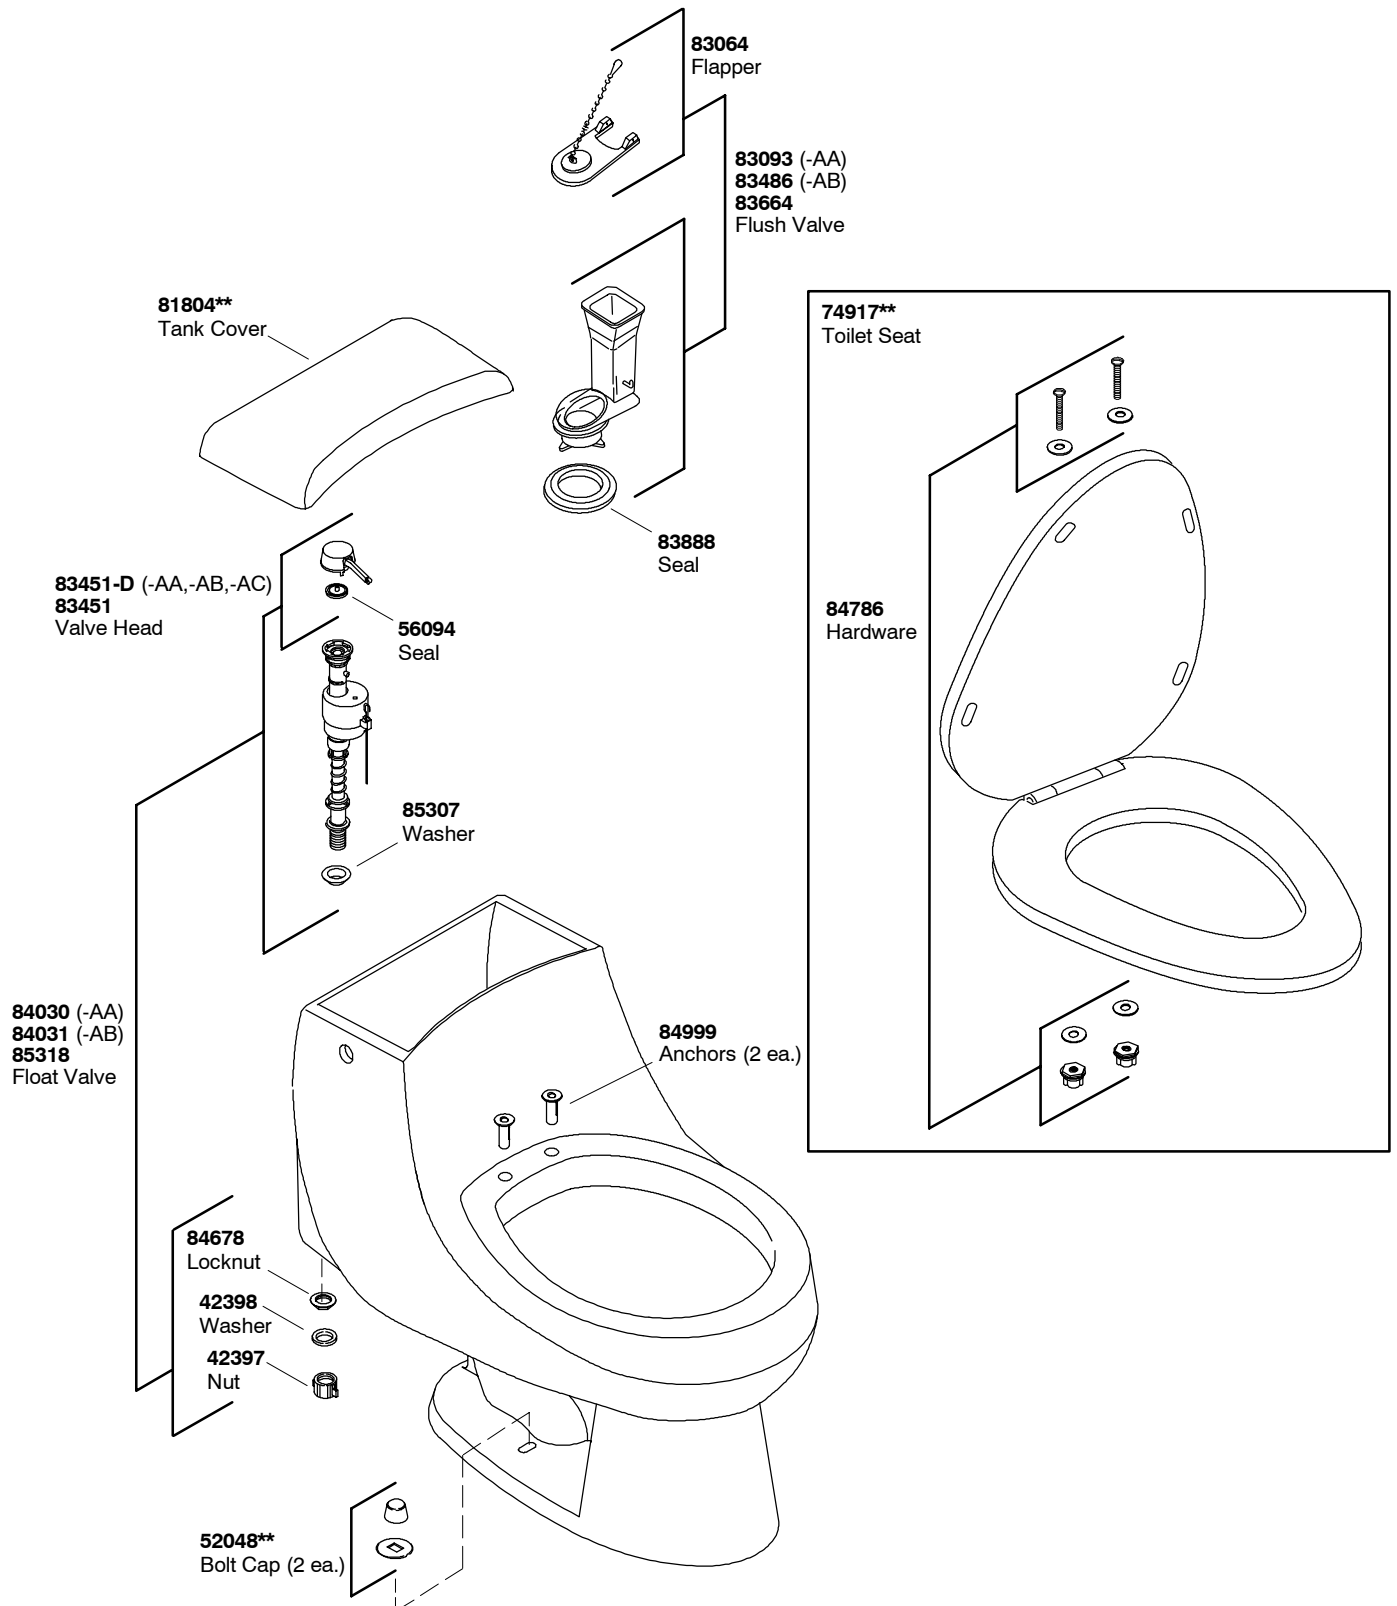

K#	Bowl
K-3434-**-AA/AB/BB	Round

\*\*Finish/color code must be specified when ordering.

K#	Bowl
K-3434-X-**-AA/AB/BB	Round

\*\*Finish/color code must be specified when ordering.

K#	Bowl
K-3435-**-AA/AB/AC	Elongated

\*\*Finish/color code must be specified when ordering.

K#	Bowl
K-3435-X-**-AA/AB/AC	Elongated

\*\*Finish/color code must be specified when ordering.

# KOHLER® SERVICE PARTS

SAN MARTINE™  
TOILET

\*\*Finish/color code must be specified when ordering.

**78423\*\***

Replaces **84230\*\***

Trip Lever  
(K-9432)

**84230\*\***

Now Use **78423\*\***

Trip Lever