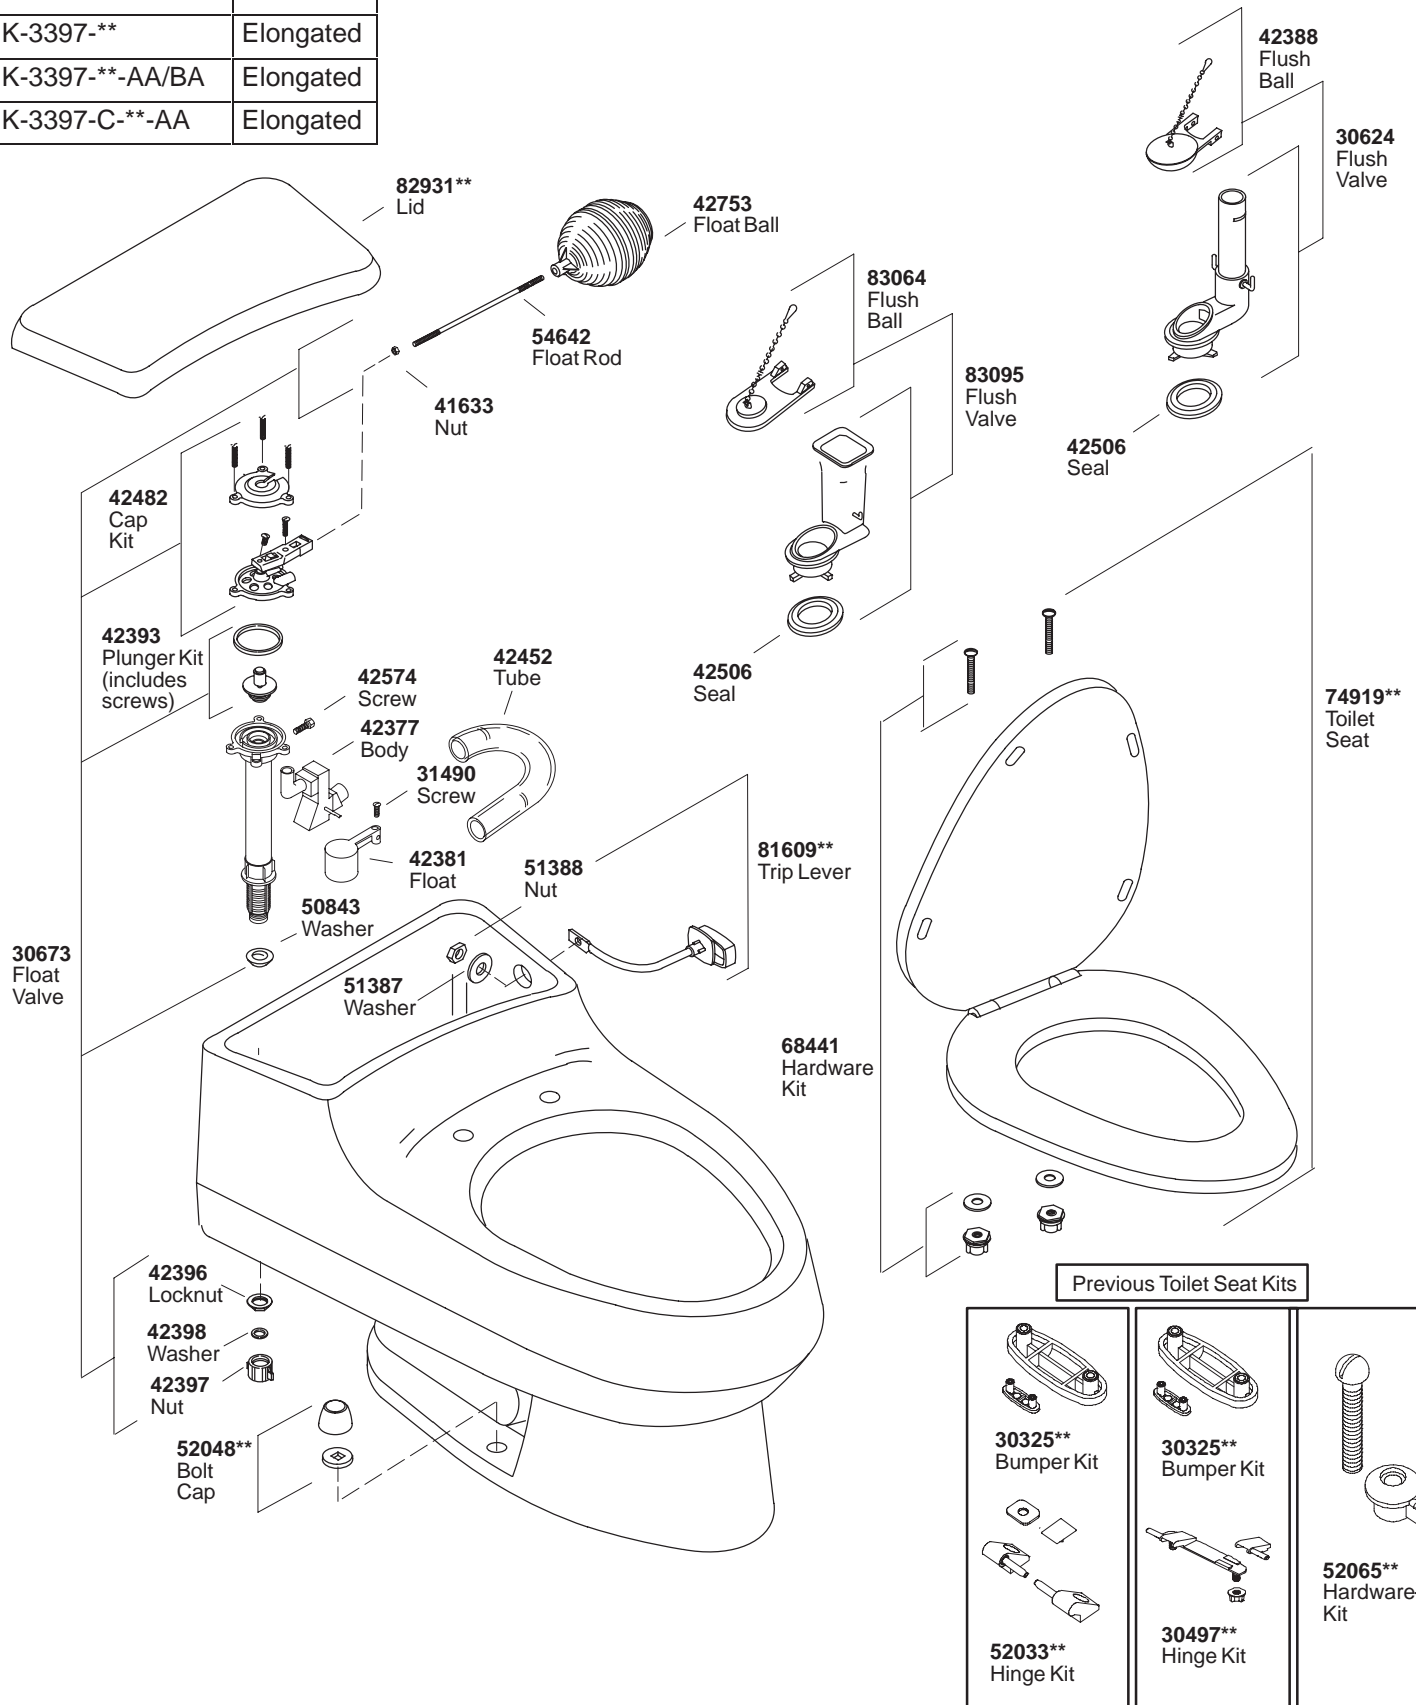

K#	Description	Bowl
K-3395-EB	Toilet	Elongated
43130**	Retrofit Kit	N/A
K-7653**	1/2" Supply	N/A

**Finish/color code must be specified when ordering.

K#	Bowl
K-3397-**	Elongated
K-3397-**-AA/BA	Elongated
K-3397-C-**-AA	Elongated

**Finish/color code must be specified when ordering.

K#	Bowl
K-3397-**	Elongated

**Finish/color code must be specified when ordering.

K#	Bowl	Insulated
K-3406-**-AA	Elongated	
K-3406-U-**-AA	Elongated	X

**Finish/color code must be specified when ordering.

K#	Bowl
K-3406-**	Round

**Finish/color code must be specified when ordering.