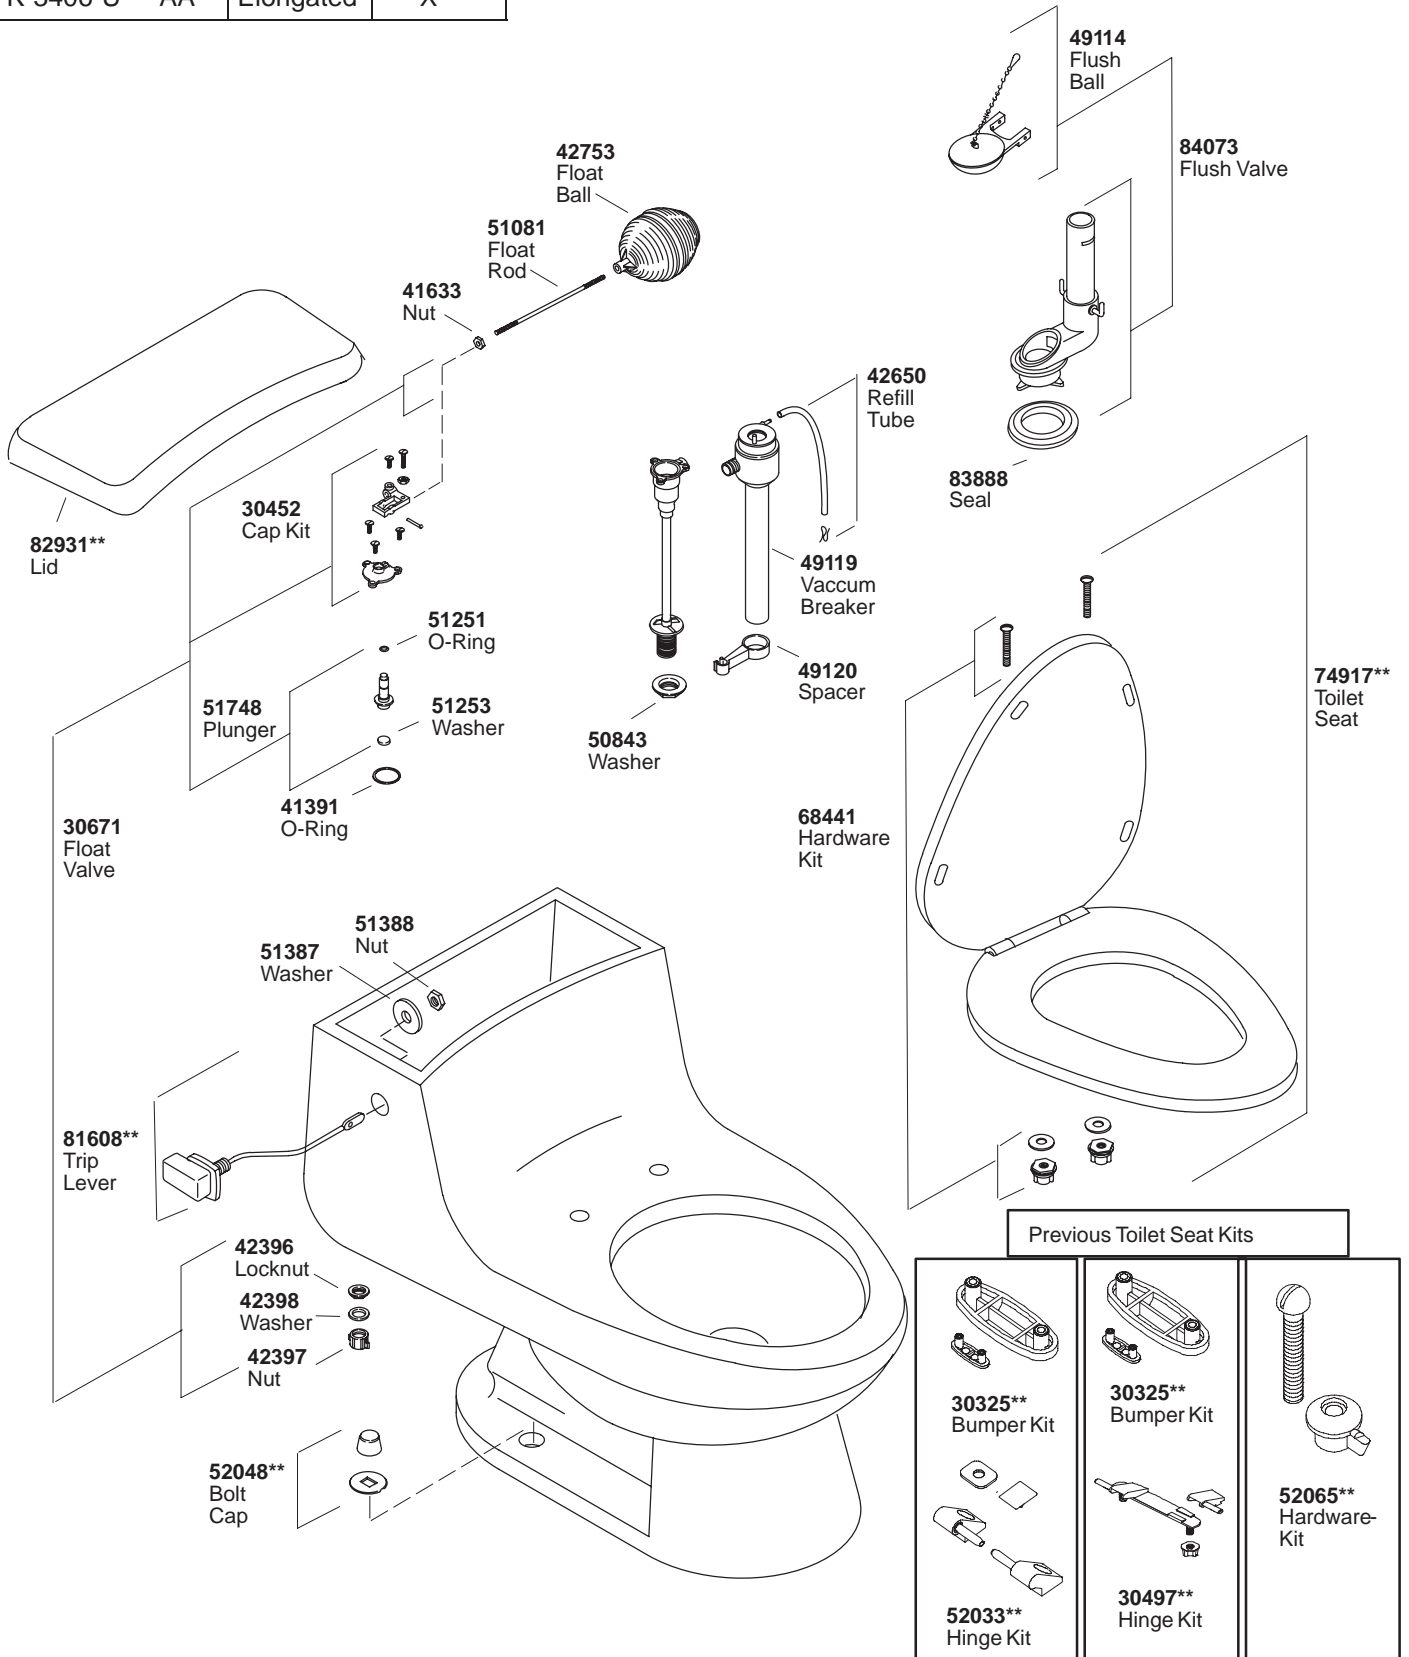

K#	Description	Bowl
K-3395-EB	Toilet	Elongated
43130**	Retrofit Kit	N/A
K-7653**	1/2" Supply	N/A

**Finish/color code must be specified when ordering.

K#	Bowl
K-3397-**	Elongated
K-3397-**-AA/BA	Elongated
K-3397-C-**-AA	Elongated

**Finish/color code must be specified when ordering.

K#	Bowl
K-3397-**	Elongated

**Finish/color code must be specified when ordering.

K#	Bowl	Insulated
K-3406-**-AA	Elongated	
K-3406-U-**-AA	Elongated	X

**Finish/color code must be specified when ordering.

K#	Bowl
K-3406-**	Round

**Finish/color code must be specified when ordering.