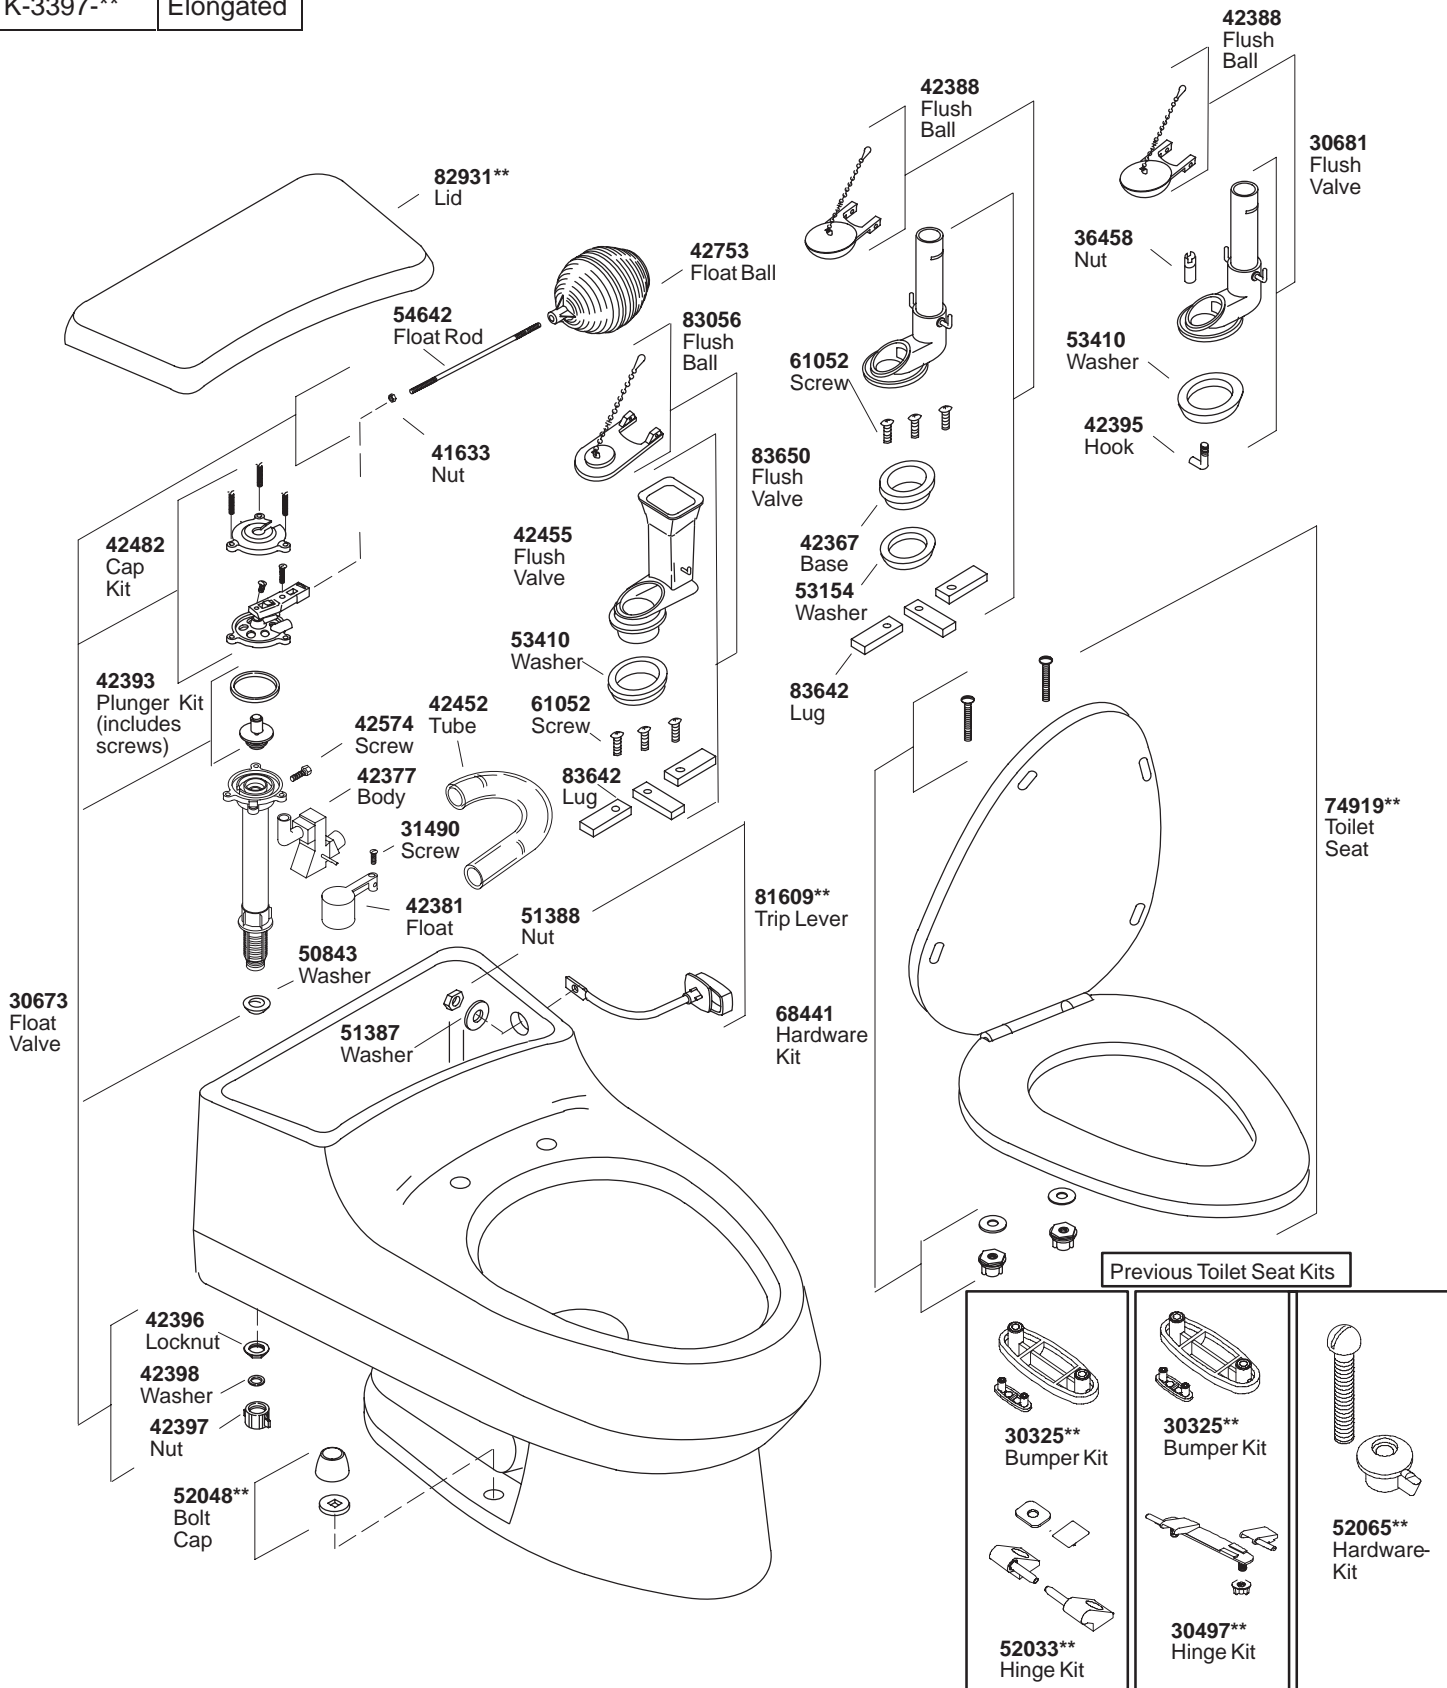

K#	Description	Bowl
K-3395-EB	Toilet	Elongated
43130**	Retrofit Kit	N/A
K-7653**	1/2" Supply	N/A

**Finish/color code must be specified when ordering.

K#	Bowl
K-3397-**	Elongated
K-3397-**-AA/BA	Elongated
K-3397-C-**-AA	Elongated

**Finish/color code must be specified when ordering.

K#	Bowl
K-3397-**	Elongated

**Finish/color code must be specified when ordering.

K#	Bowl	Insulated
K-3406-**-AA	Elongated	
K-3406-U-**-AA	Elongated	X

**Finish/color code must be specified when ordering.

K#	Bowl
K-3406-**	Round

**Finish/color code must be specified when ordering.