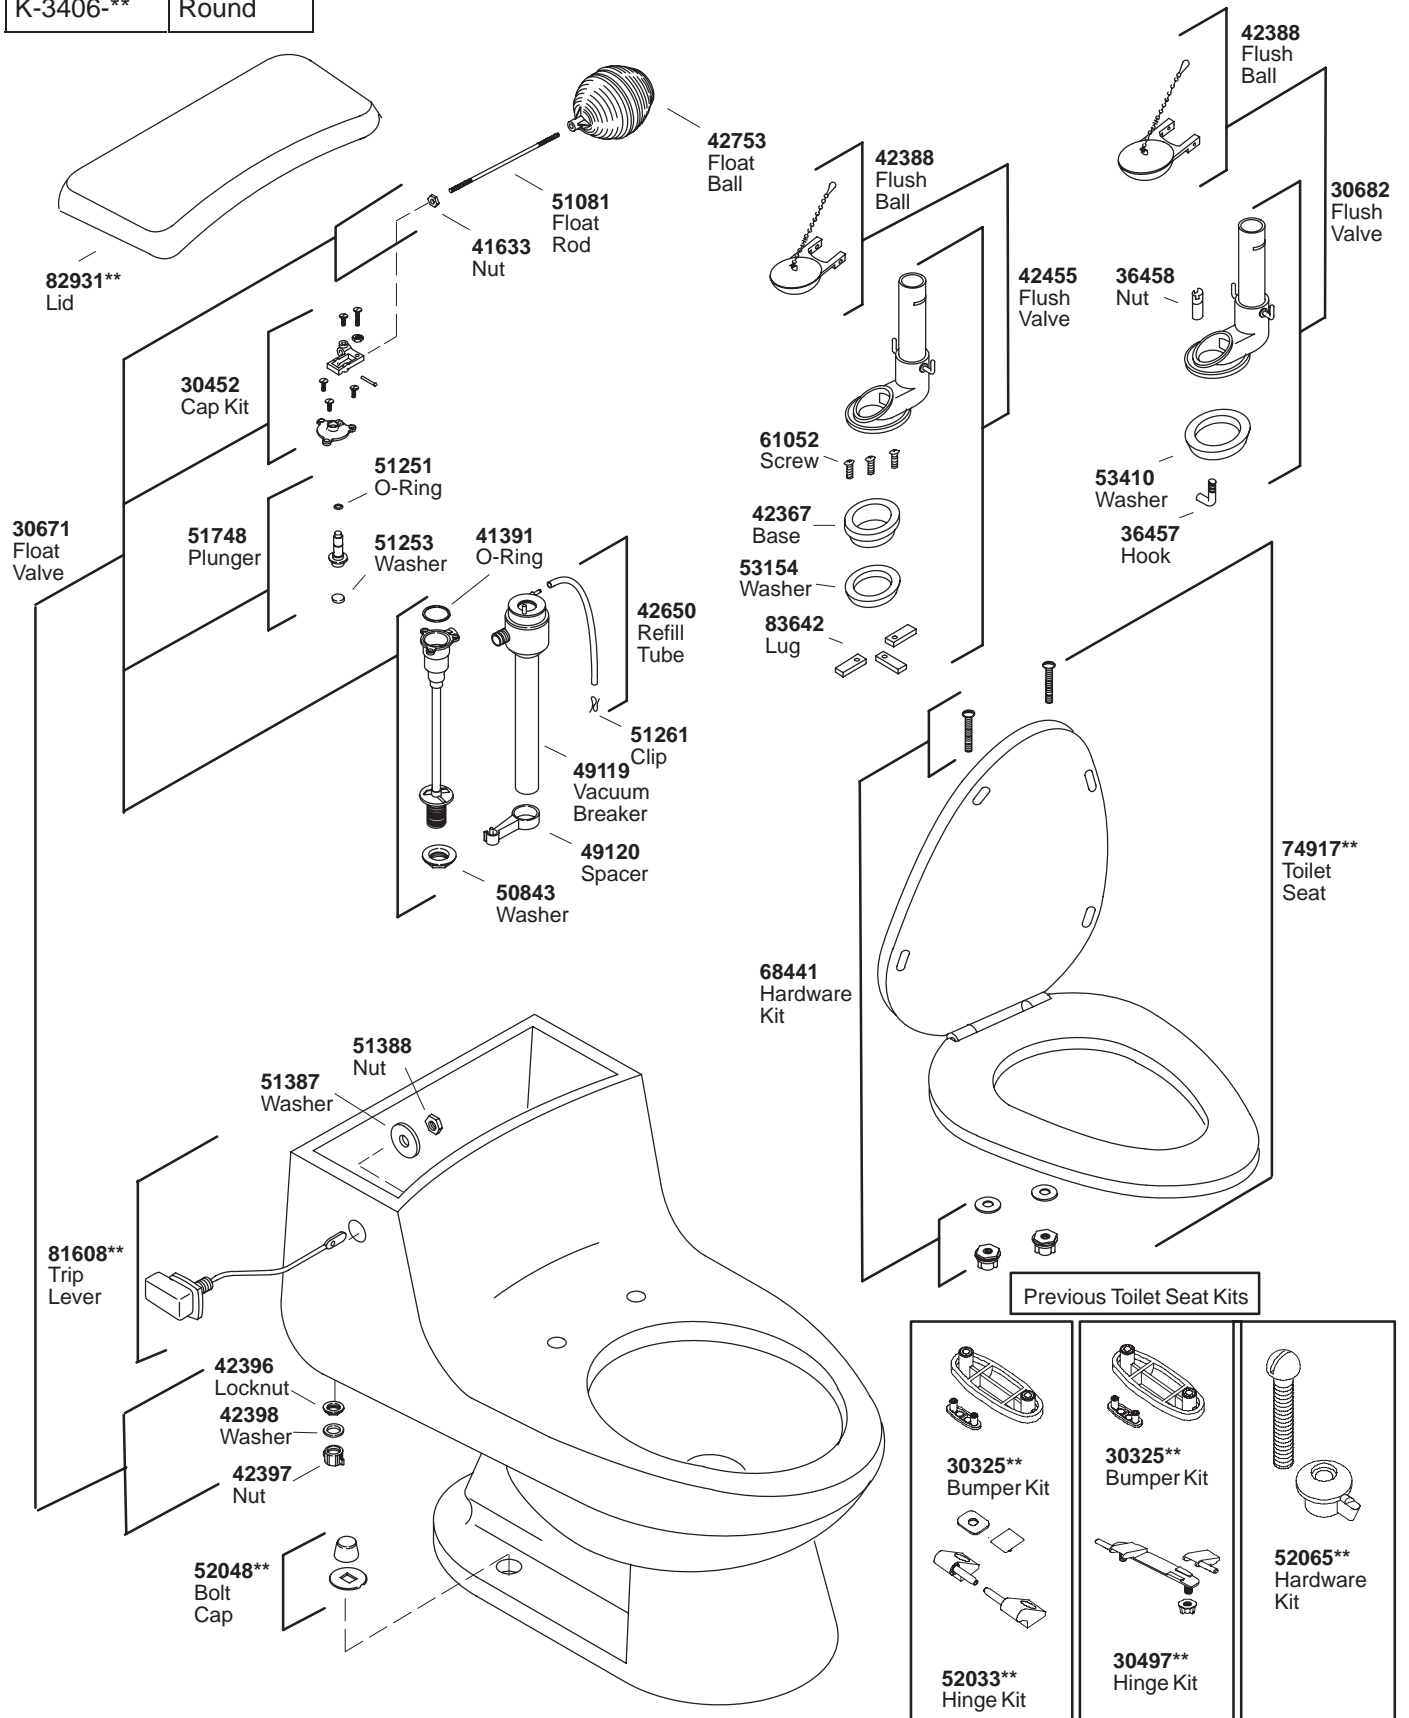

K#	Description	Bowl
K-3395-EB	Toilet	Elongated
43130**	Retrofit Kit	N/A
K-7653**	1/2" Supply	N/A

**Finish/color code must be specified when ordering.

K#	Bowl
K-3397-**	Elongated
K-3397-**-AA/BA	Elongated
K-3397-C-**-AA	Elongated

**Finish/color code must be specified when ordering.

K#	Bowl
K-3397-**	Elongated

**Finish/color code must be specified when ordering.

K#	Bowl	Insulated
K-3406-**-AA	Elongated	
K-3406-U-**-AA	Elongated	X

**Finish/color code must be specified when ordering.

K#	Bowl
K-3406-**	Round

**Finish/color code must be specified when ordering.