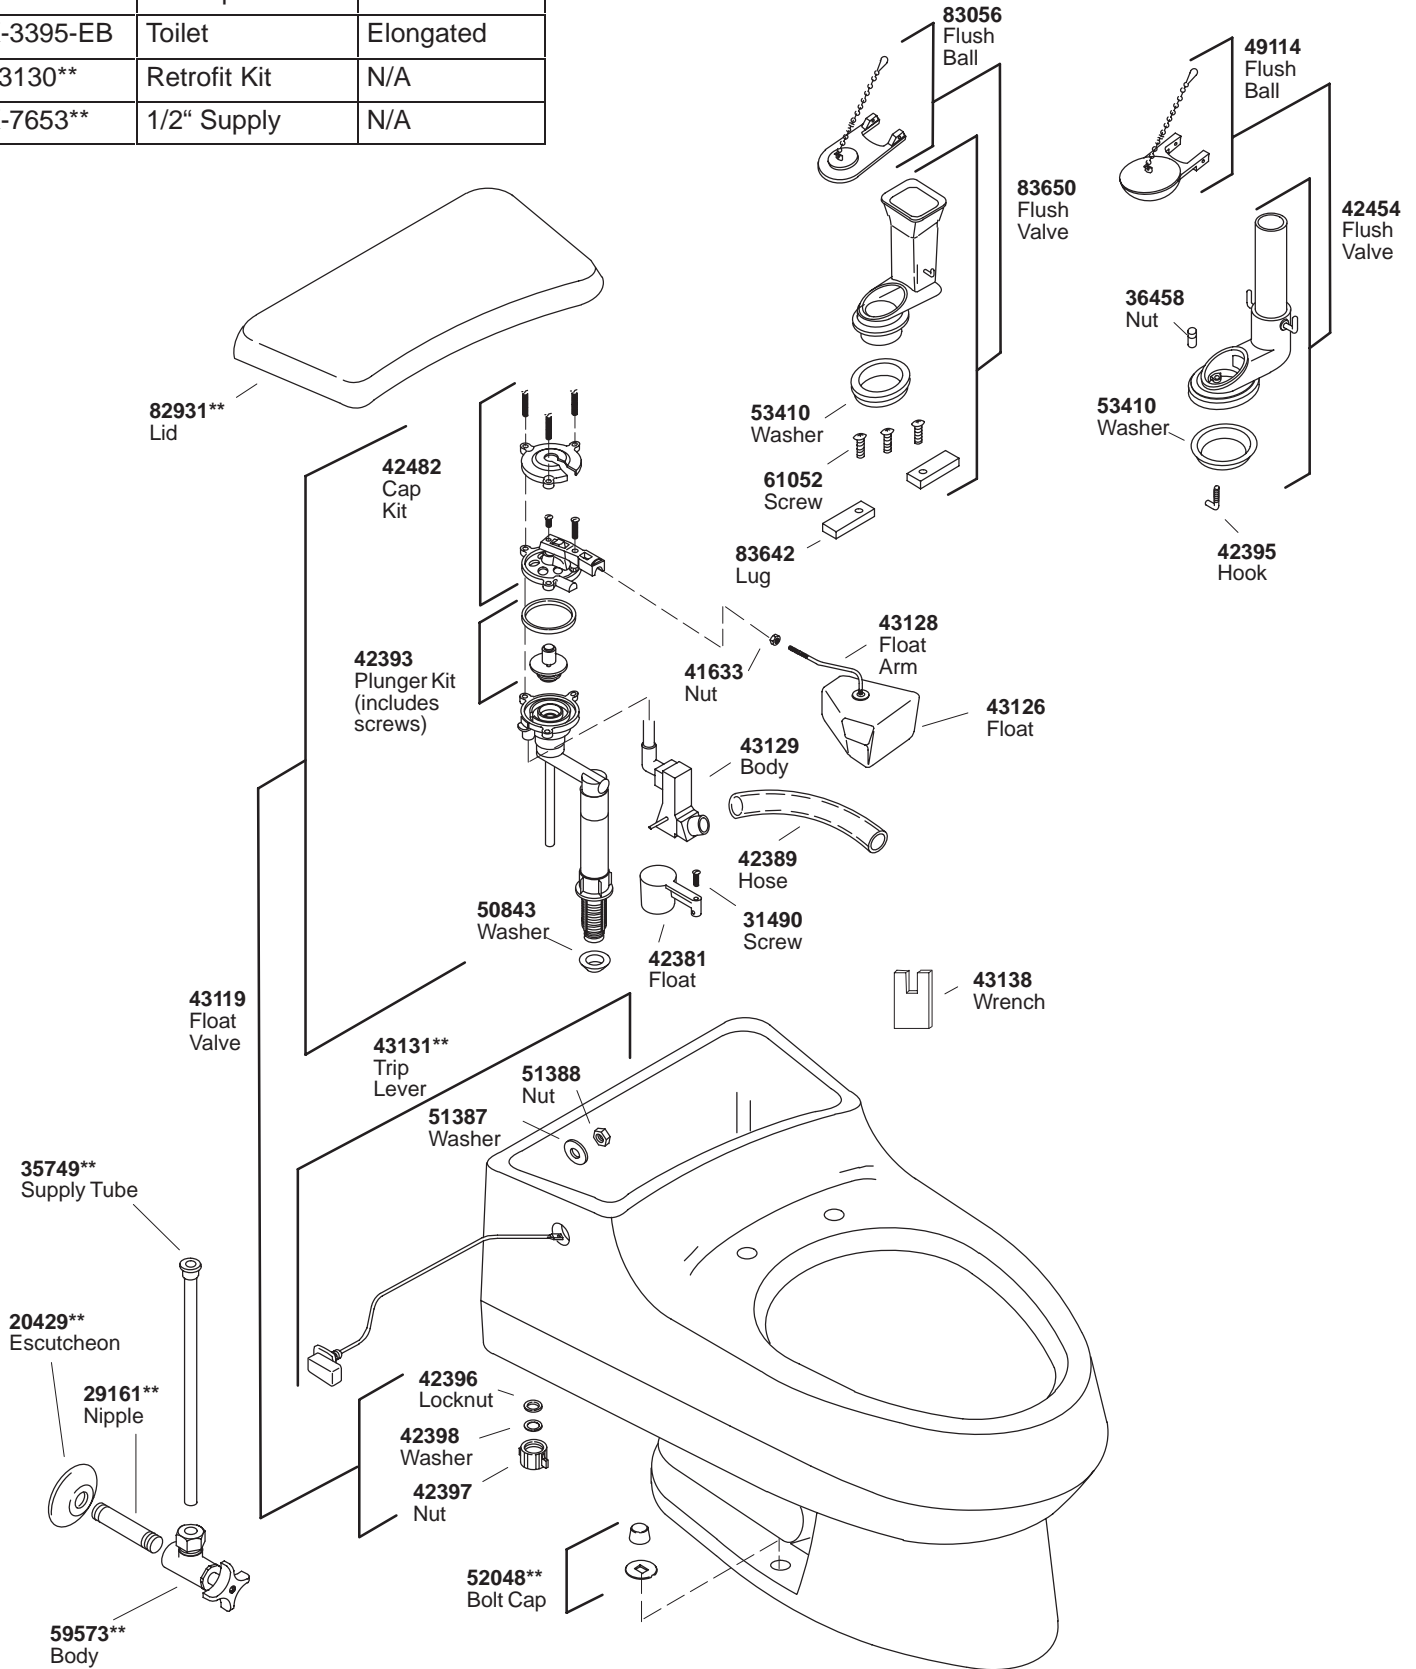

K#	Description	Bowl
K-3395-EB	Toilet	Elongated
43130**	Retrofit Kit	N/A
K-7653**	1/2" Supply	N/A

**Finish/color code must be specified when ordering.

K#	Bowl
K-3397-**	Elongated
K-3397-**-AA/BA	Elongated
K-3397-C-**-AA	Elongated

**Finish/color code must be specified when ordering.

K#	Bowl
K-3397-**	Elongated

**Finish/color code must be specified when ordering.

K#	Bowl	Insulated
K-3406-**-AA	Elongated	
K-3406-U-**-AA	Elongated	X

**Finish/color code must be specified when ordering.

K#	Bowl
K-3406-**	Round

**Finish/color code must be specified when ordering.