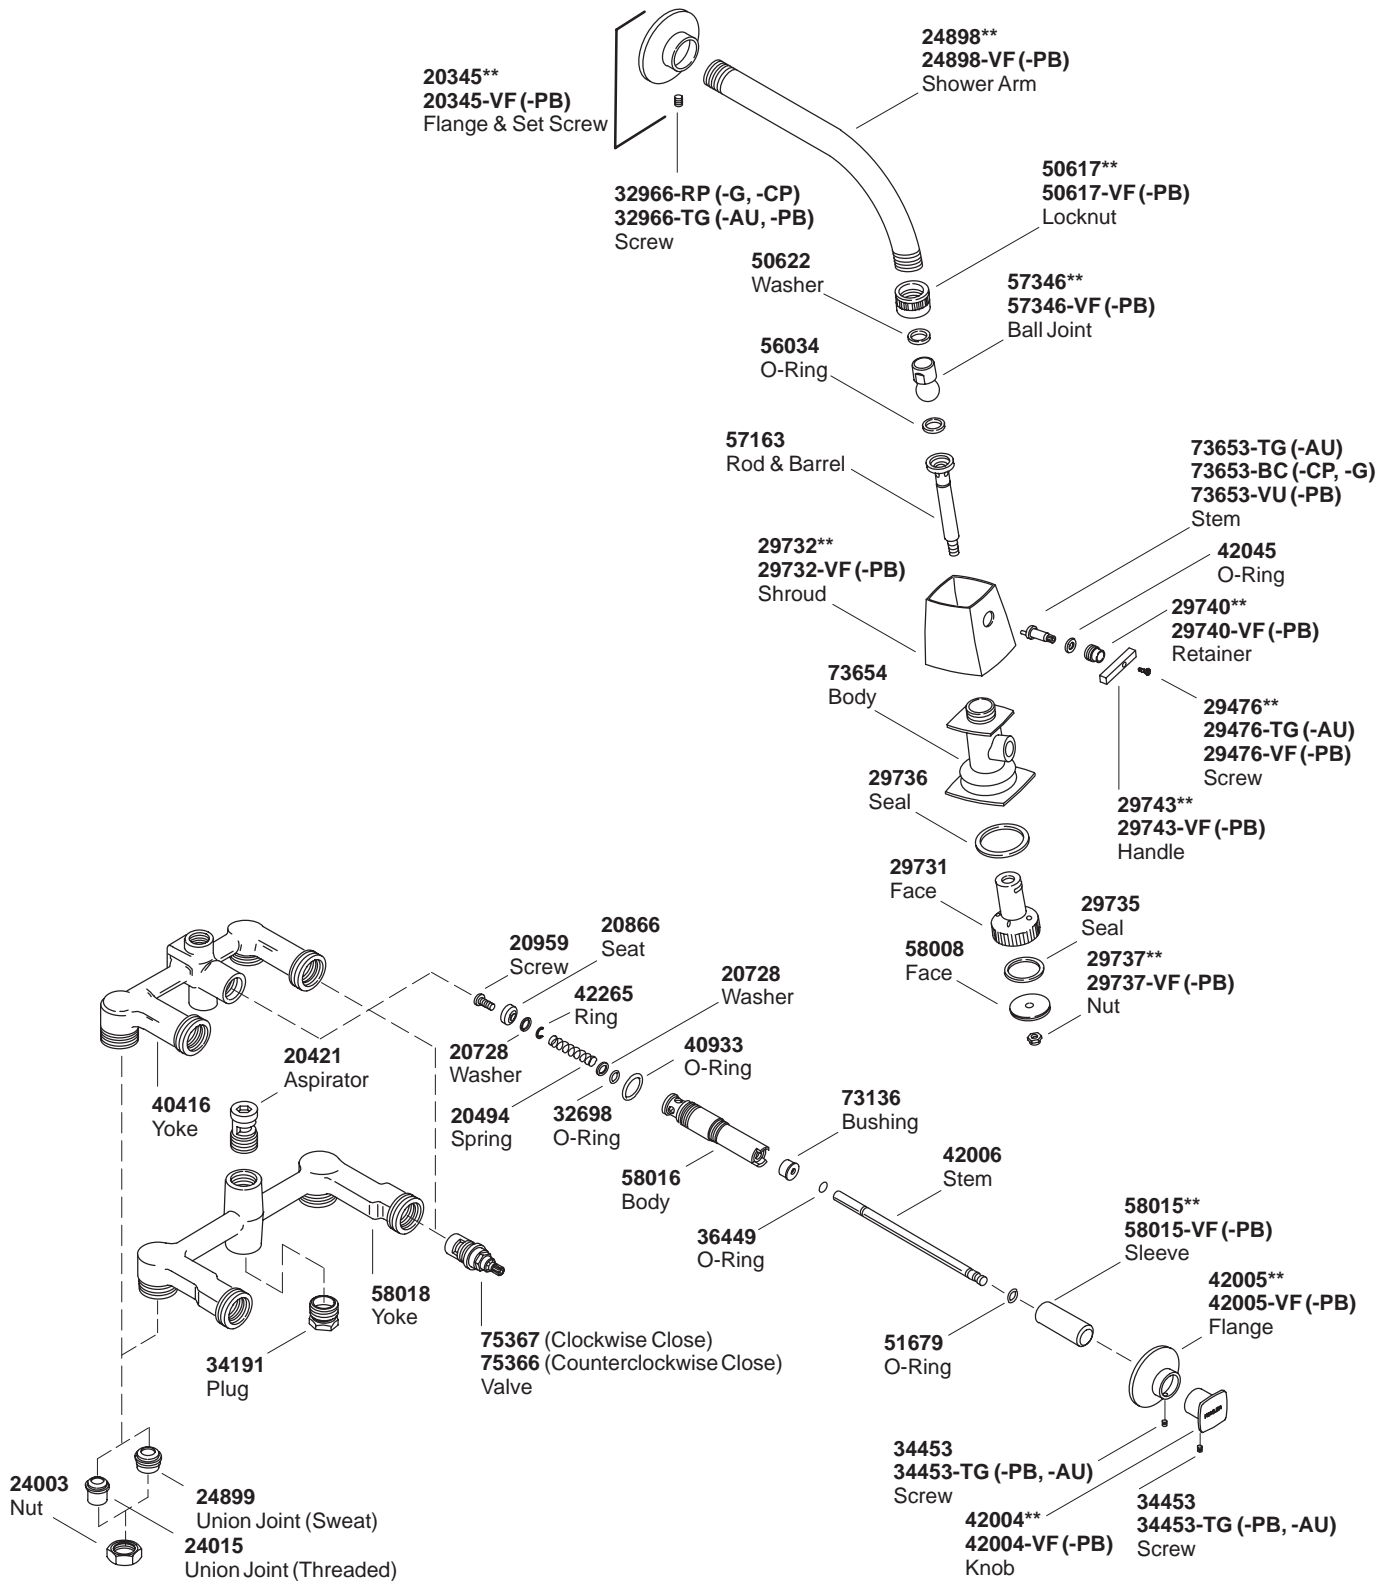

KOHLER® SERVICE PARTS

ALTERNA™ WALL-MOUNT BATH AND SHOWER FAUCETS

K#	Shower	Lever Handle	Square Handle	Diverter Spout	Non-Diverter Spout
K-6930-2-**-DB			X		
K-6930-4-**-DB		X			
K-6931-2-**-DB	X		X	X	
K-6931-4-**-DB	X	X		X	
K-6932-2-**-DB	X		X		X
K-6932-4-**-DB	X	X			X
K-6934-2-**-DB	X		X		
K-6934-4-**-DB	X	X			
K-6995-2-**-DB			X		
K-6995-4-**-DB		X			

**Finish/color code must be specified when ordering.

**Finish/color code must be specified when ordering.