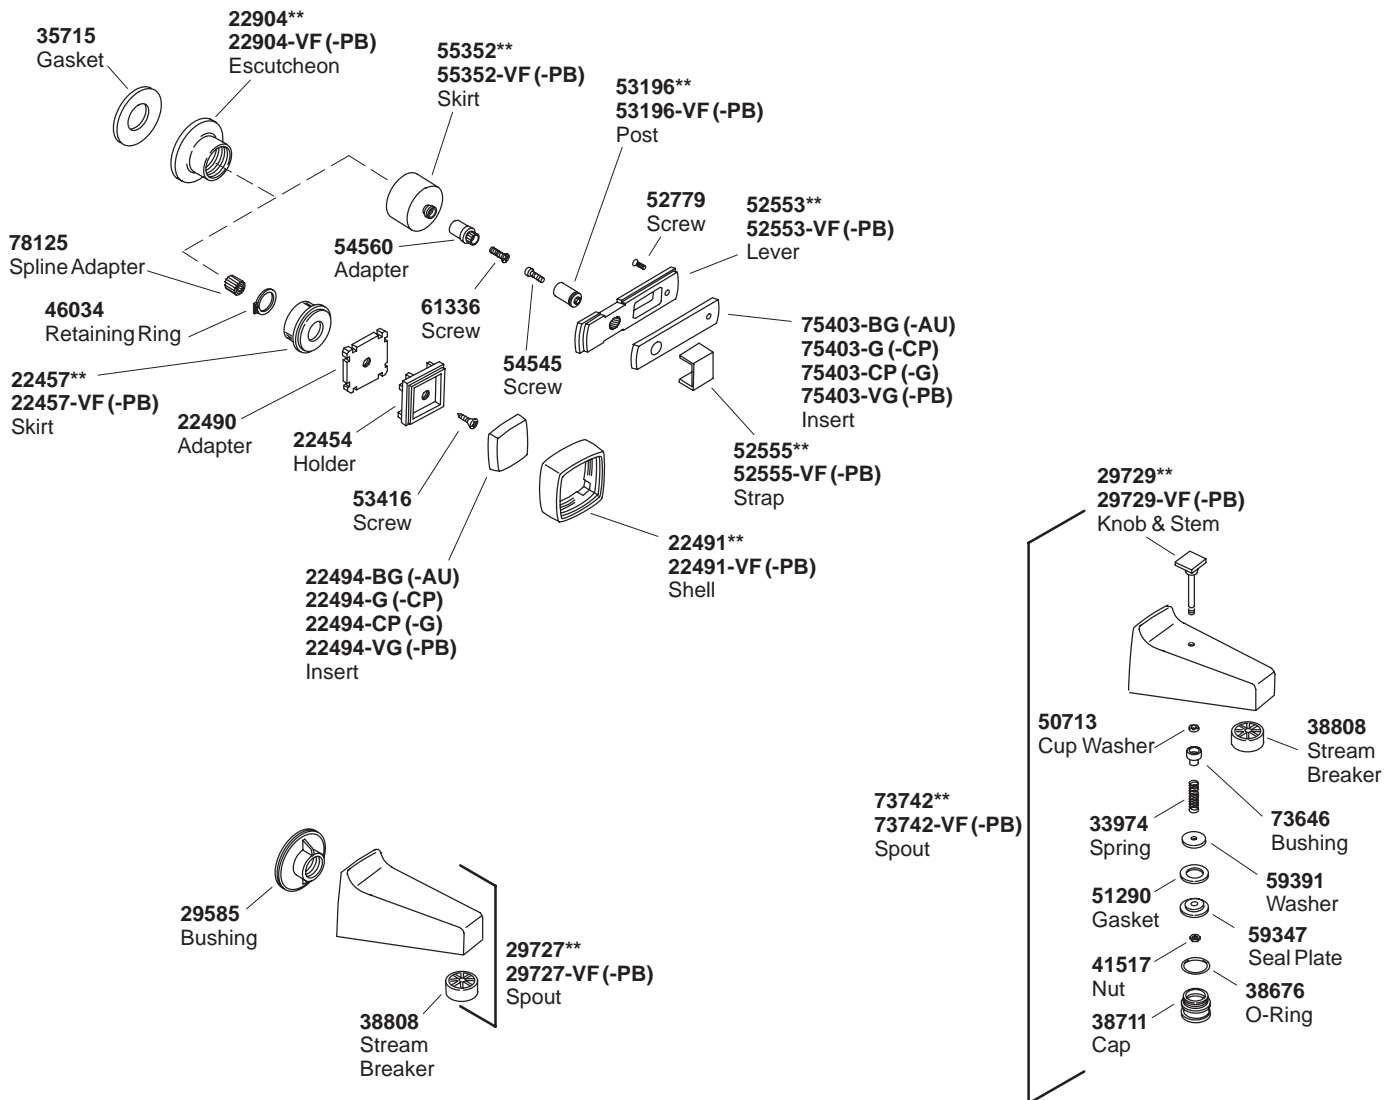

KOHLER® SERVICE PARTS

ALTERNA™ WALL-MOUNT BATH AND SHOWER FAUCETS

K#	Shower	Lever Handle	Square Handle	Diverter Spout	Non-Diverter Spout
K-6930-2-**-DB			X		
K-6930-4-**-DB		X			
K-6931-2-**-DB	X		X	X	
K-6931-4-**-DB	X	X		X	
K-6932-2-**-DB	X		X		X
K-6932-4-**-DB	X	X			X
K-6934-2-**-DB	X		X		
K-6934-4-**-DB	X	X			
K-6995-2-**-DB			X		
K-6995-4-**-DB		X			

**Finish/color code must be specified when ordering.

**Finish/color code must be specified when ordering.