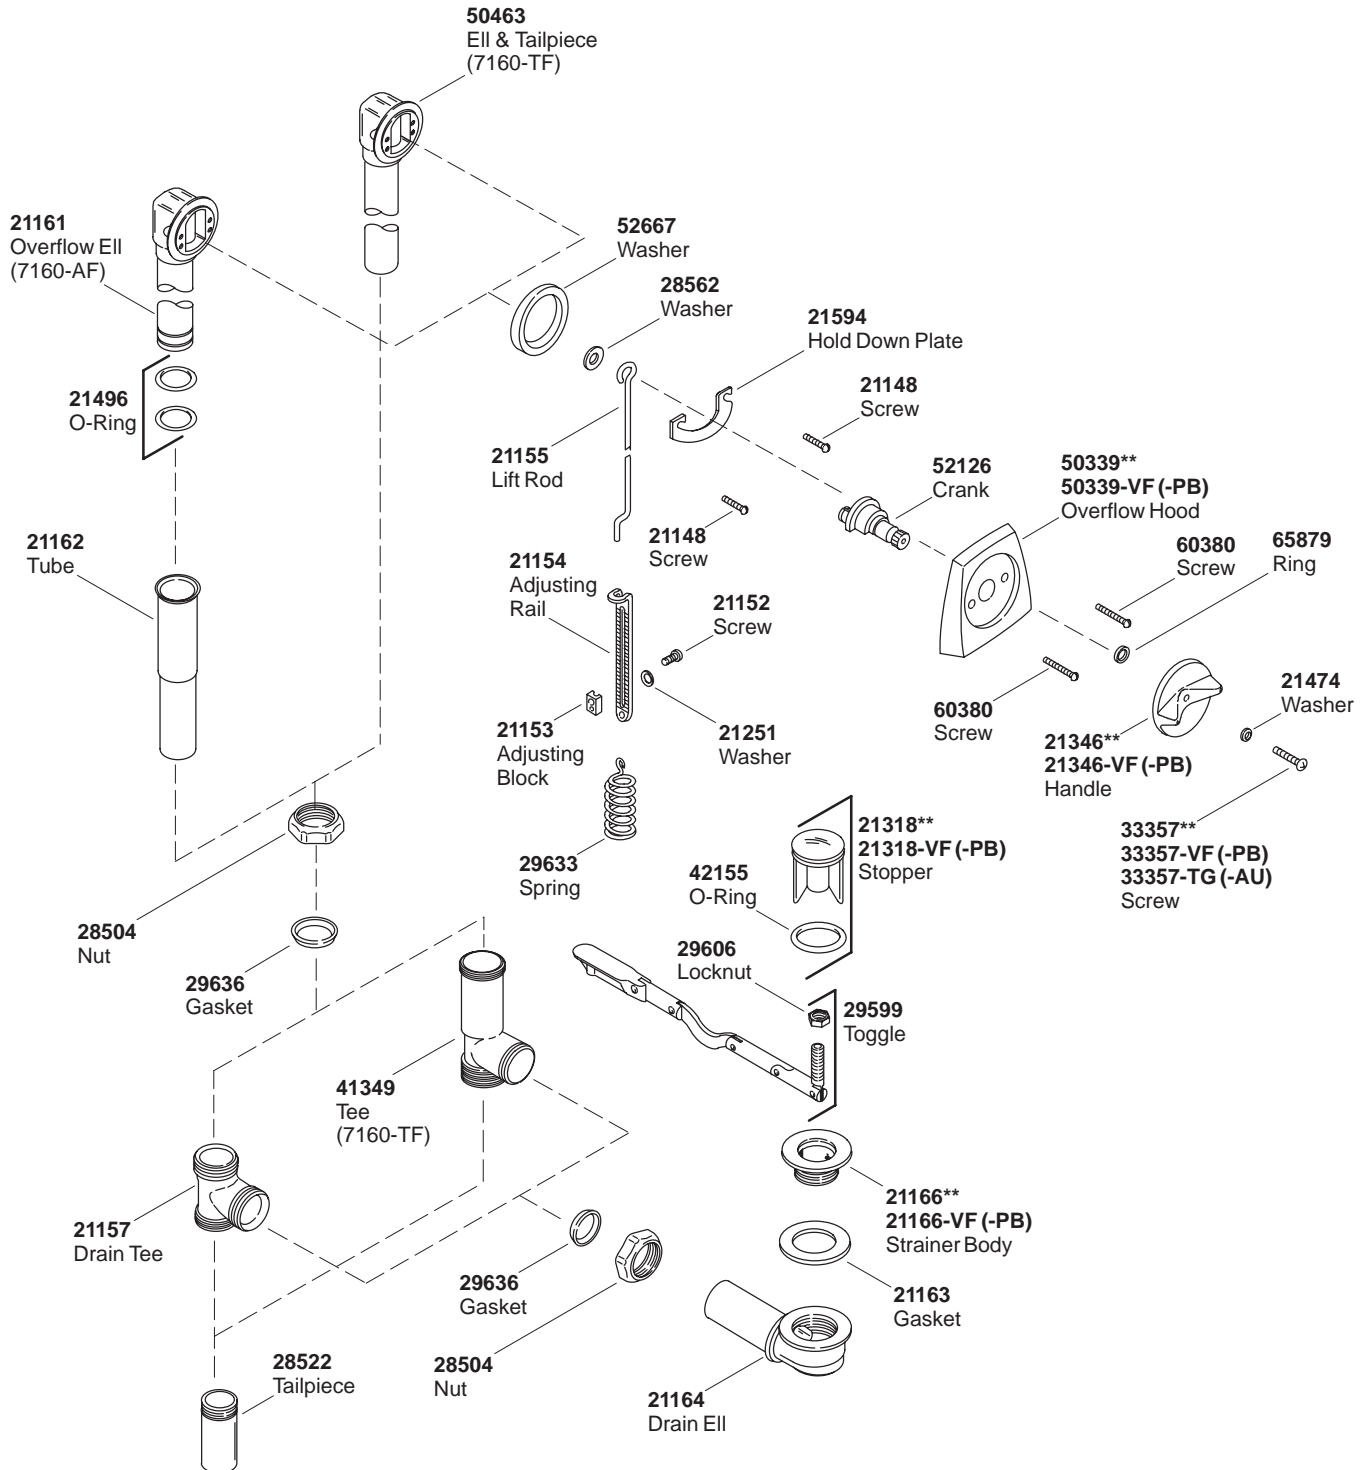

KOHLER® SERVICE PARTS

CLEARFLO™
BATH DRAINS

K#	Above-the-Floor-Installation	Through-the-Floor-Installation
K-7160-AF-**-DB	X	X
K-7160-TF-**-DB		X

**Finish/color code must be specified when ordering.