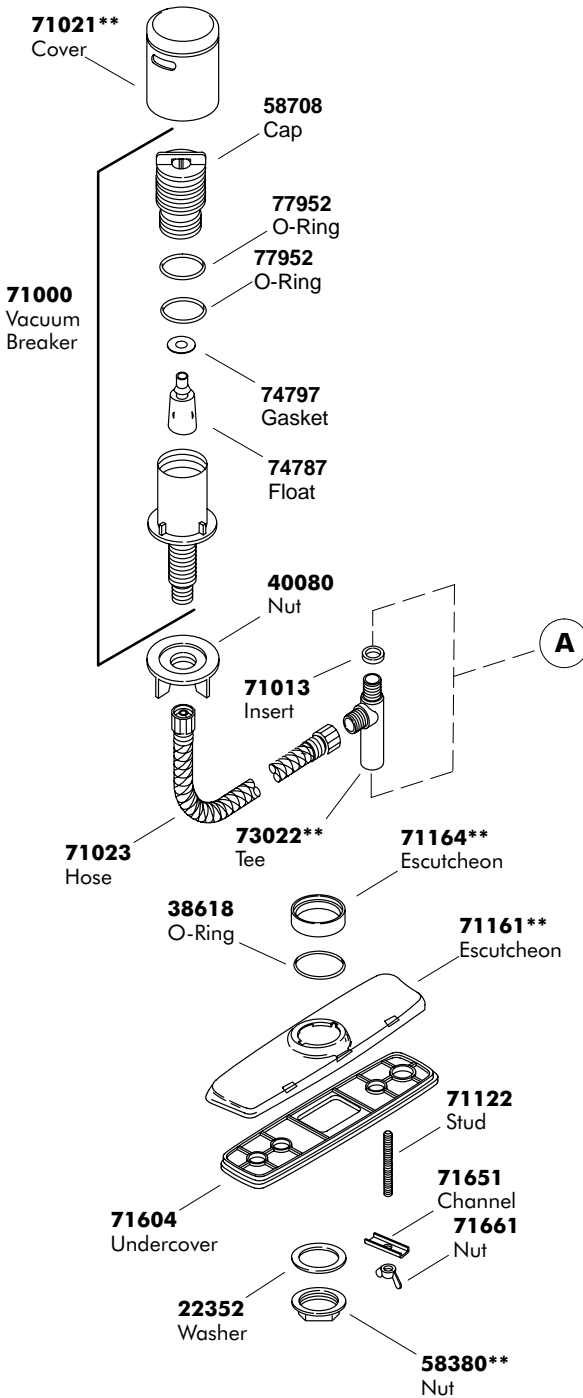

SERVICE PARTS

G U I D E

CORALAIS™
SINK FAUCET
WITH
PULL-OUT
SPRAY

THE BOLD LOOK
OF **KOHLER**

****Finish/color code must be specified when ordering.**

Thank you for specifying genuine Kohler service parts.