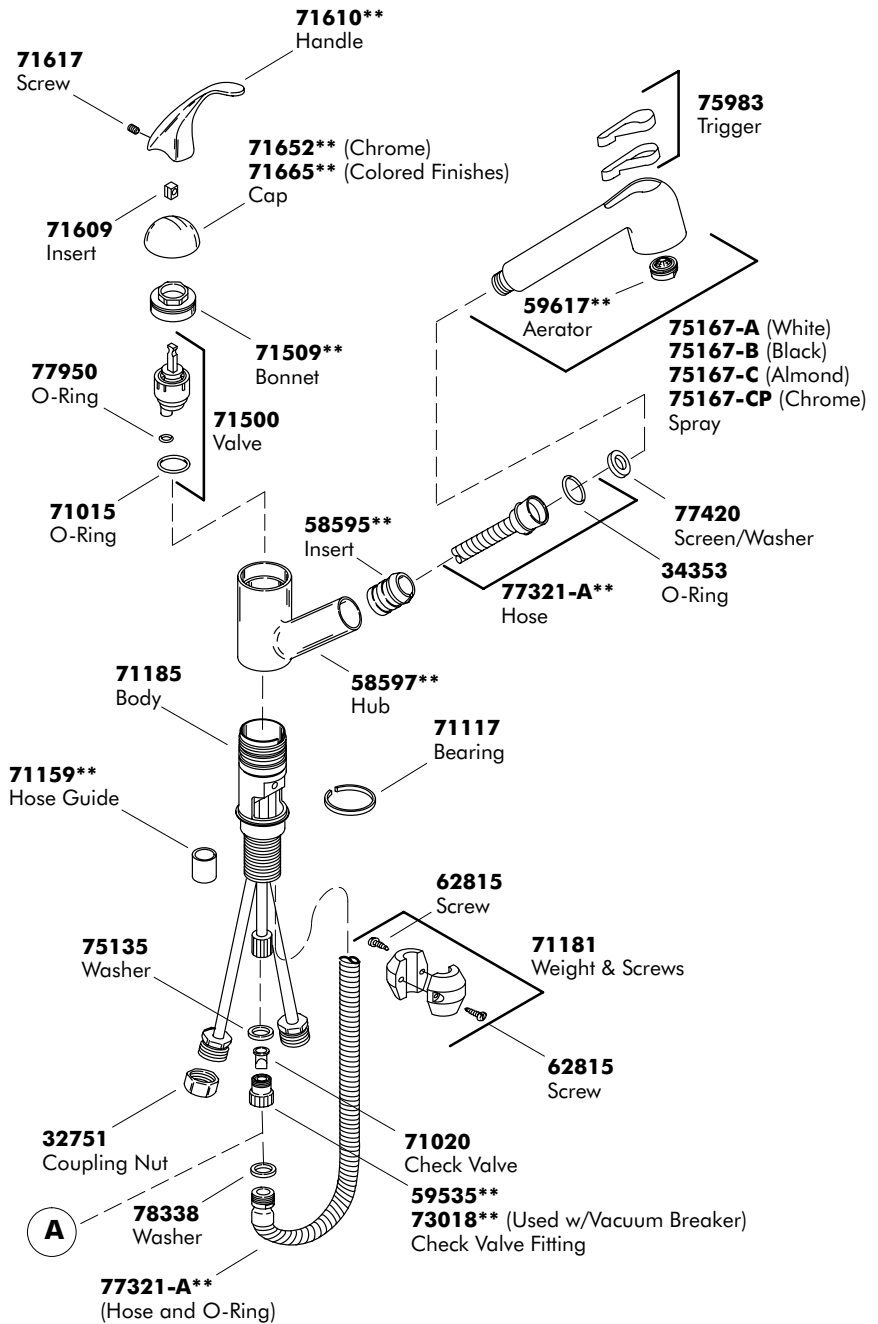

SERVICE PARTS

G U I D E

CORALAIS™
SINK FAUCET
WITH
PULL-OUT
SPRAY

THE BOLD LOOK
OF **KOHLER**

****Finish/color code must be specified when ordering.**

Thank you for specifying genuine Kohler service parts.