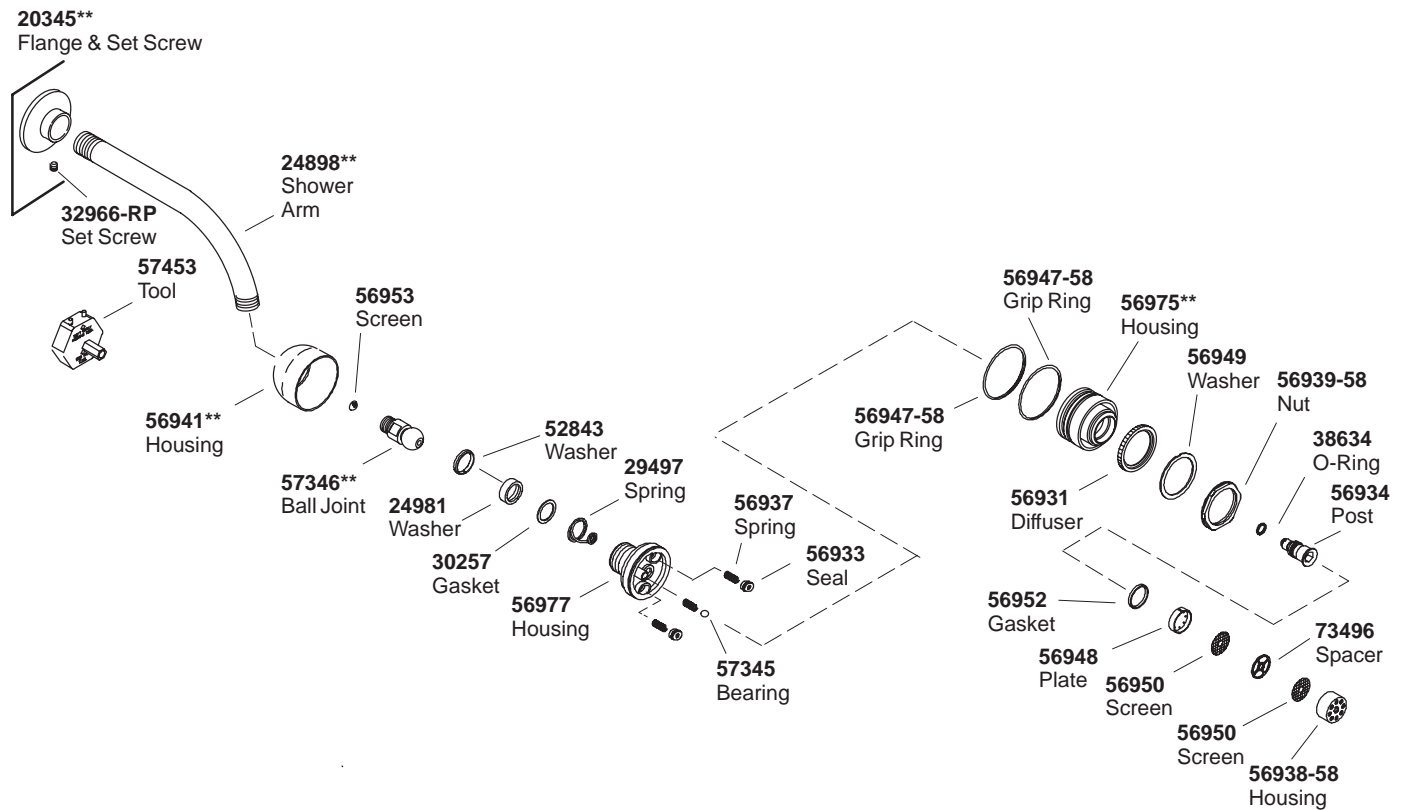

KOHLER® SERVICE PARTS

RITE-TEMP™ BATH AND SHOWER FAUCETS

K#	Valve	3-Way Showerhead	Diverter Spout	Lever Handle	Screw Stops
K-T14640-**-AA		X	X	X	
K-T14641-**-AA		X		X	
K-T14642-**-AA				X	
K-304-K-NA-AA	X				
K-304-KS-NA-AA	X				X

**Finish/color code must be specified when ordering.

**Finish/color code must be specified when ordering.