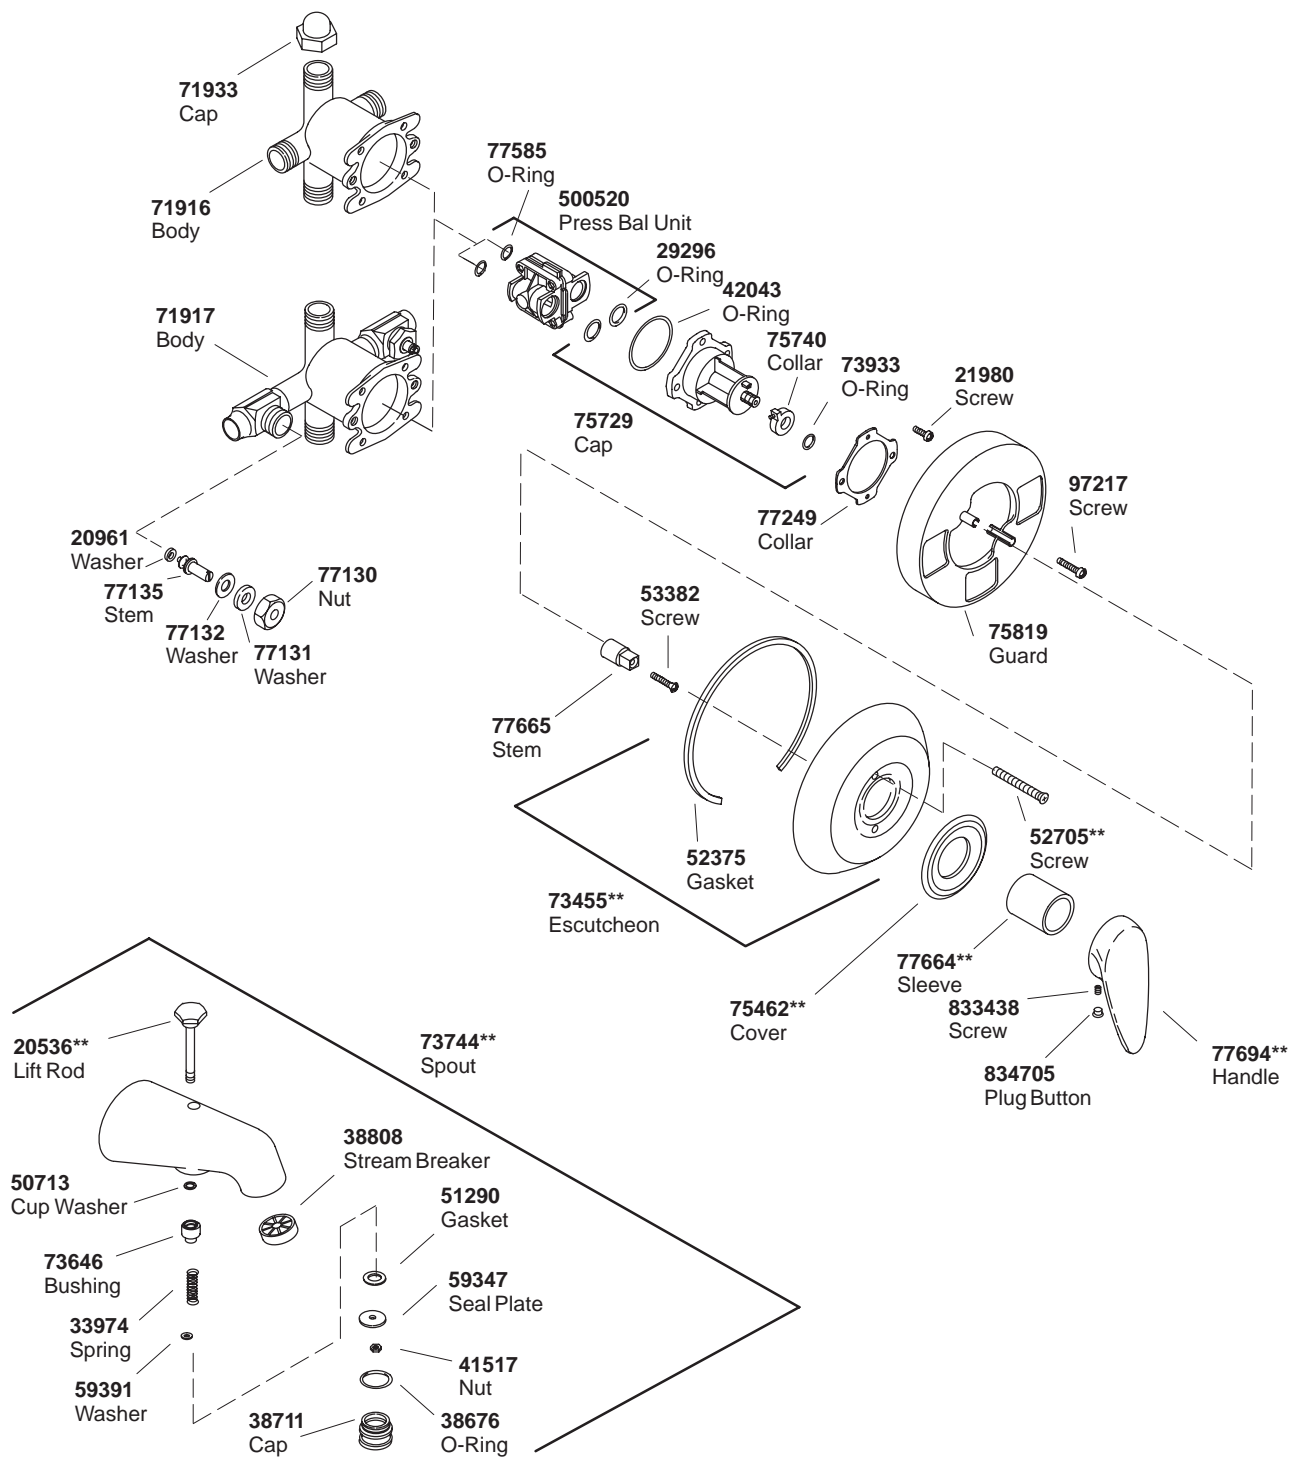

KOHLER® SERVICE PARTS

RITE-TEMP™ BATH AND SHOWER FAUCETS

K#	Valve	3-Way Showerhead	Diverter Spout	Lever Handle	Screw Stops
K-T14640-**-AA		X	X	X	
K-T14641-**-AA		X		X	
K-T14642-**-AA				X	
K-304-K-NA-AA	X				
K-304-KS-NA-AA	X				X

**Finish/color code must be specified when ordering.

**Finish/color code must be specified when ordering.