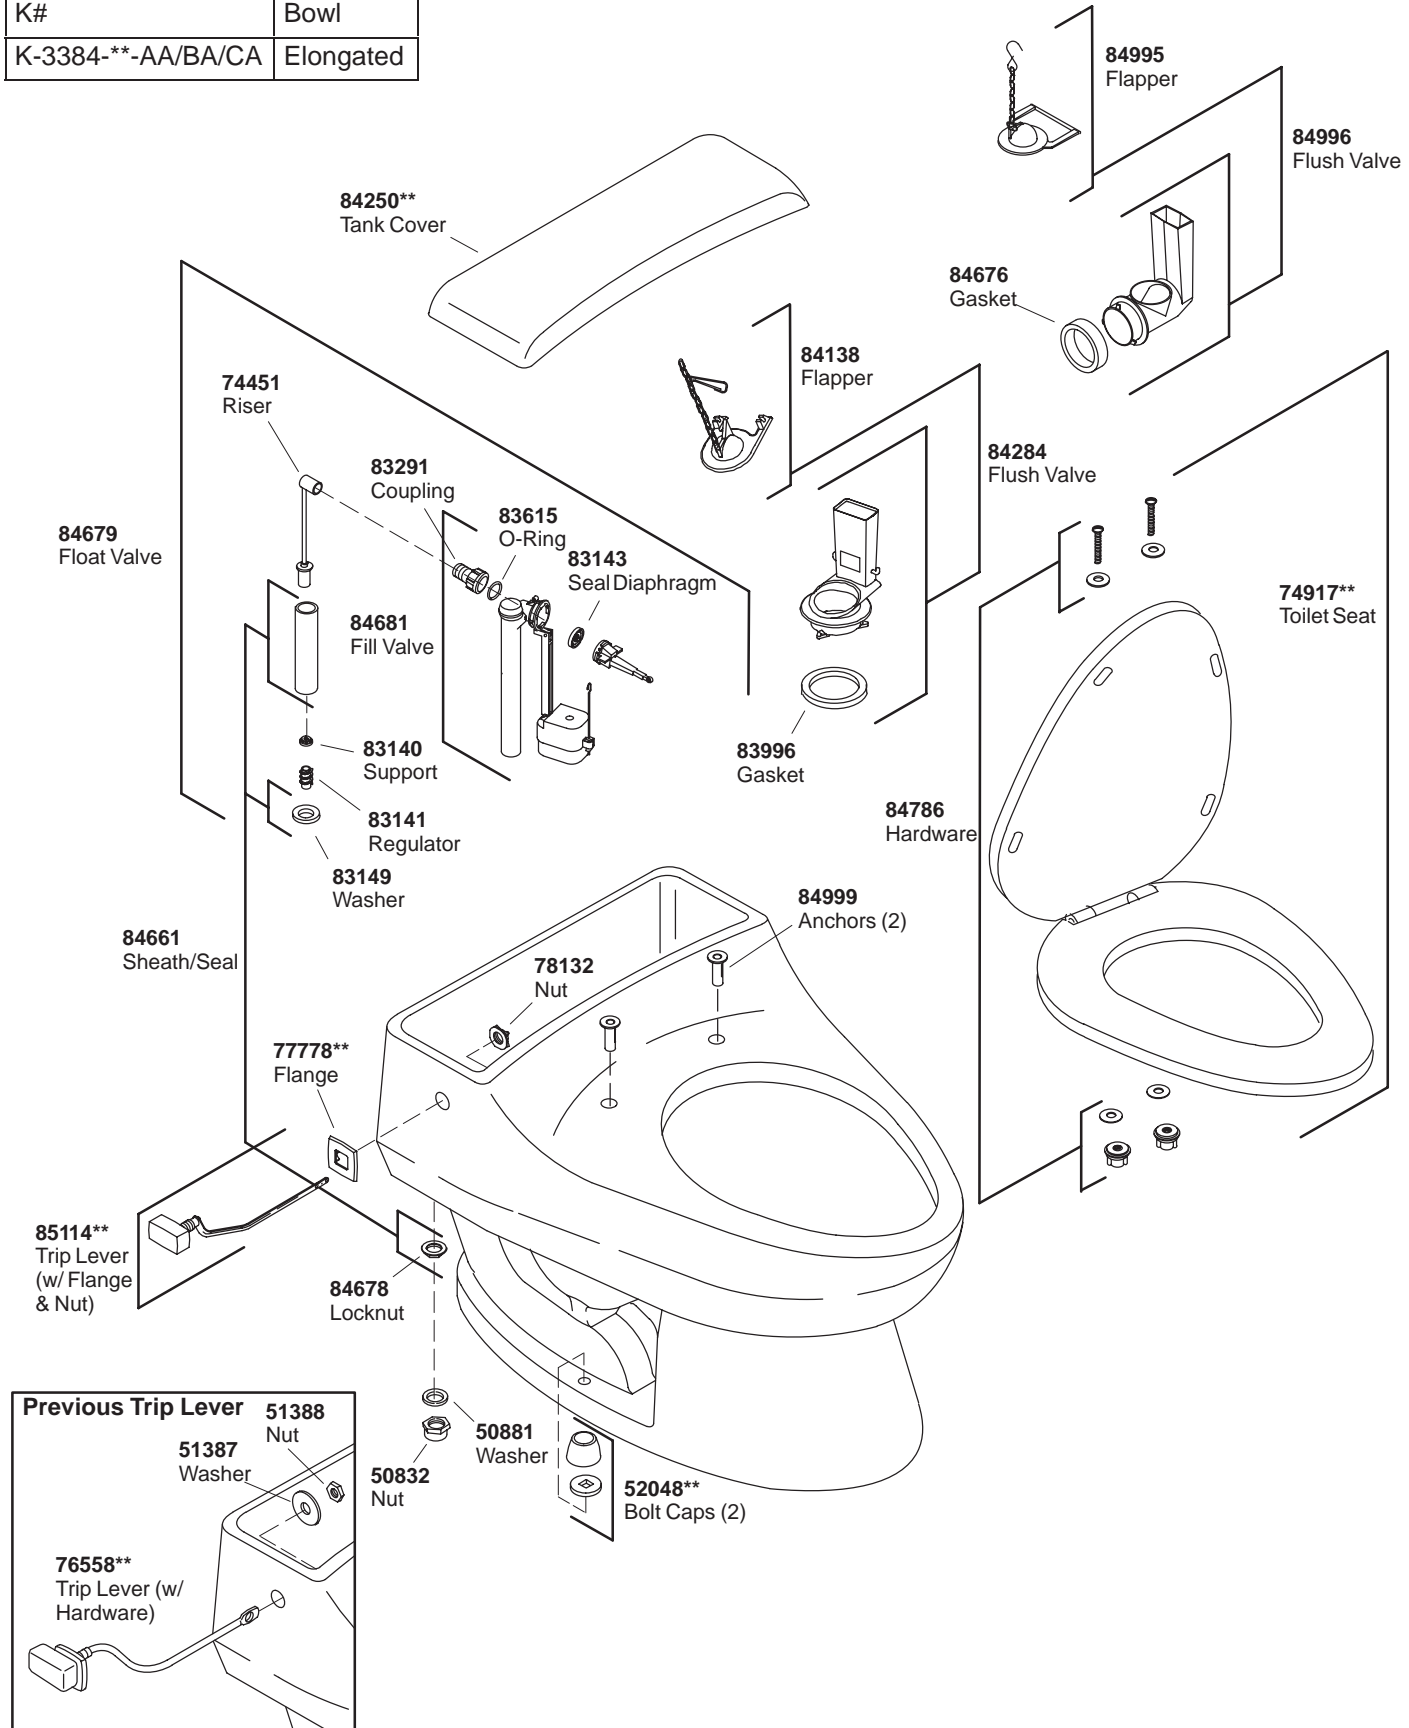

K#	Bowl
K-3384-**-AA/BA/CA	Elongated

**Finish/color code must be specified when ordering.