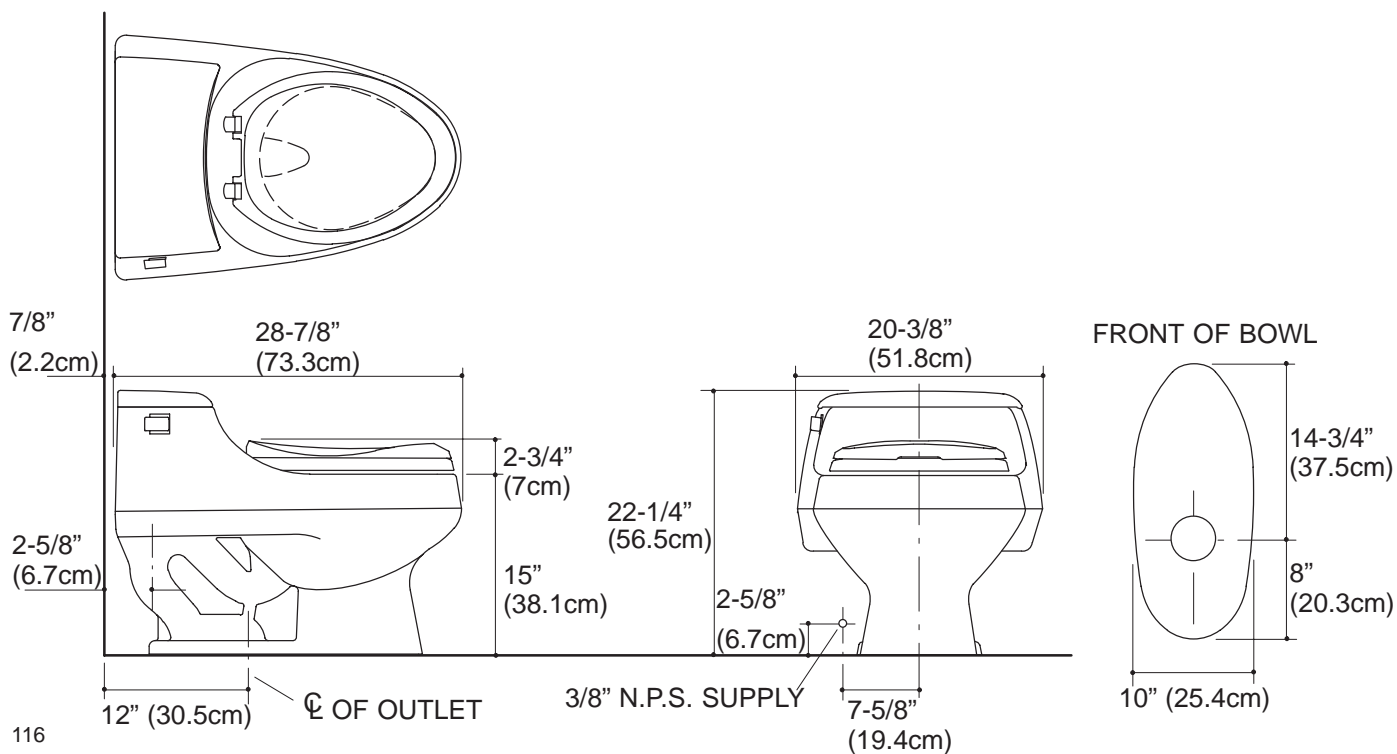

FEATURES

- 12" (30.5cm) rough-in
- Vitreous china
- 8-5/8" (21.9cm) x 8-1/4" (21cm) water area
- One-piece-quiet flush
- Elongated bowl
- Gravity Lite™ system
- EPDM flapper
- Brass supply shank
- Includes French Curve™ seat
- Less supply
- 1.6 gpf (6lpf)
- Includes polished chrome metal trip lever

PRODUCT SPECIFICATION:

The elongated one-piece toilet shall be quiet flush with 12" (30.5cm) rough-in. Toilet shall be made of vitreous china. Toilet shall have 8-5/8" (21.9cm) x 8-1/4" (21cm) water area. Toilet shall have Kohler Gravity Lite™ system. Toilet shall have EPDM flapper. Toilet shall have brass supply shank. Toilet shall include French Curve™ seat. Toilet shall be less supply. Toilet shall be 1.6 gpf (6lpf). Toilet shall include polished chrome metal trip lever. Toilet shall be Kohler Model K-3384-_____.

SAN RAPHAEL™

PRODUCT INFORMATION

Fixture:	
Configuration	1-piece, elongated
Water per flush	1.6 gallons (6L)
Passageway	2" (5.1cm)
Water area	8-5/8" (21.9cm) x 8-1/4" (21cm)
Water depth from rim	6" (15.2cm)
Seat post hole centers	5-1/2" (14cm)
Included Components:	
Seat	K-4653
Tank cover	84250
Trip lever	K-9430
Bolt cap accessory pack	52048
Tank accessory pack	84301