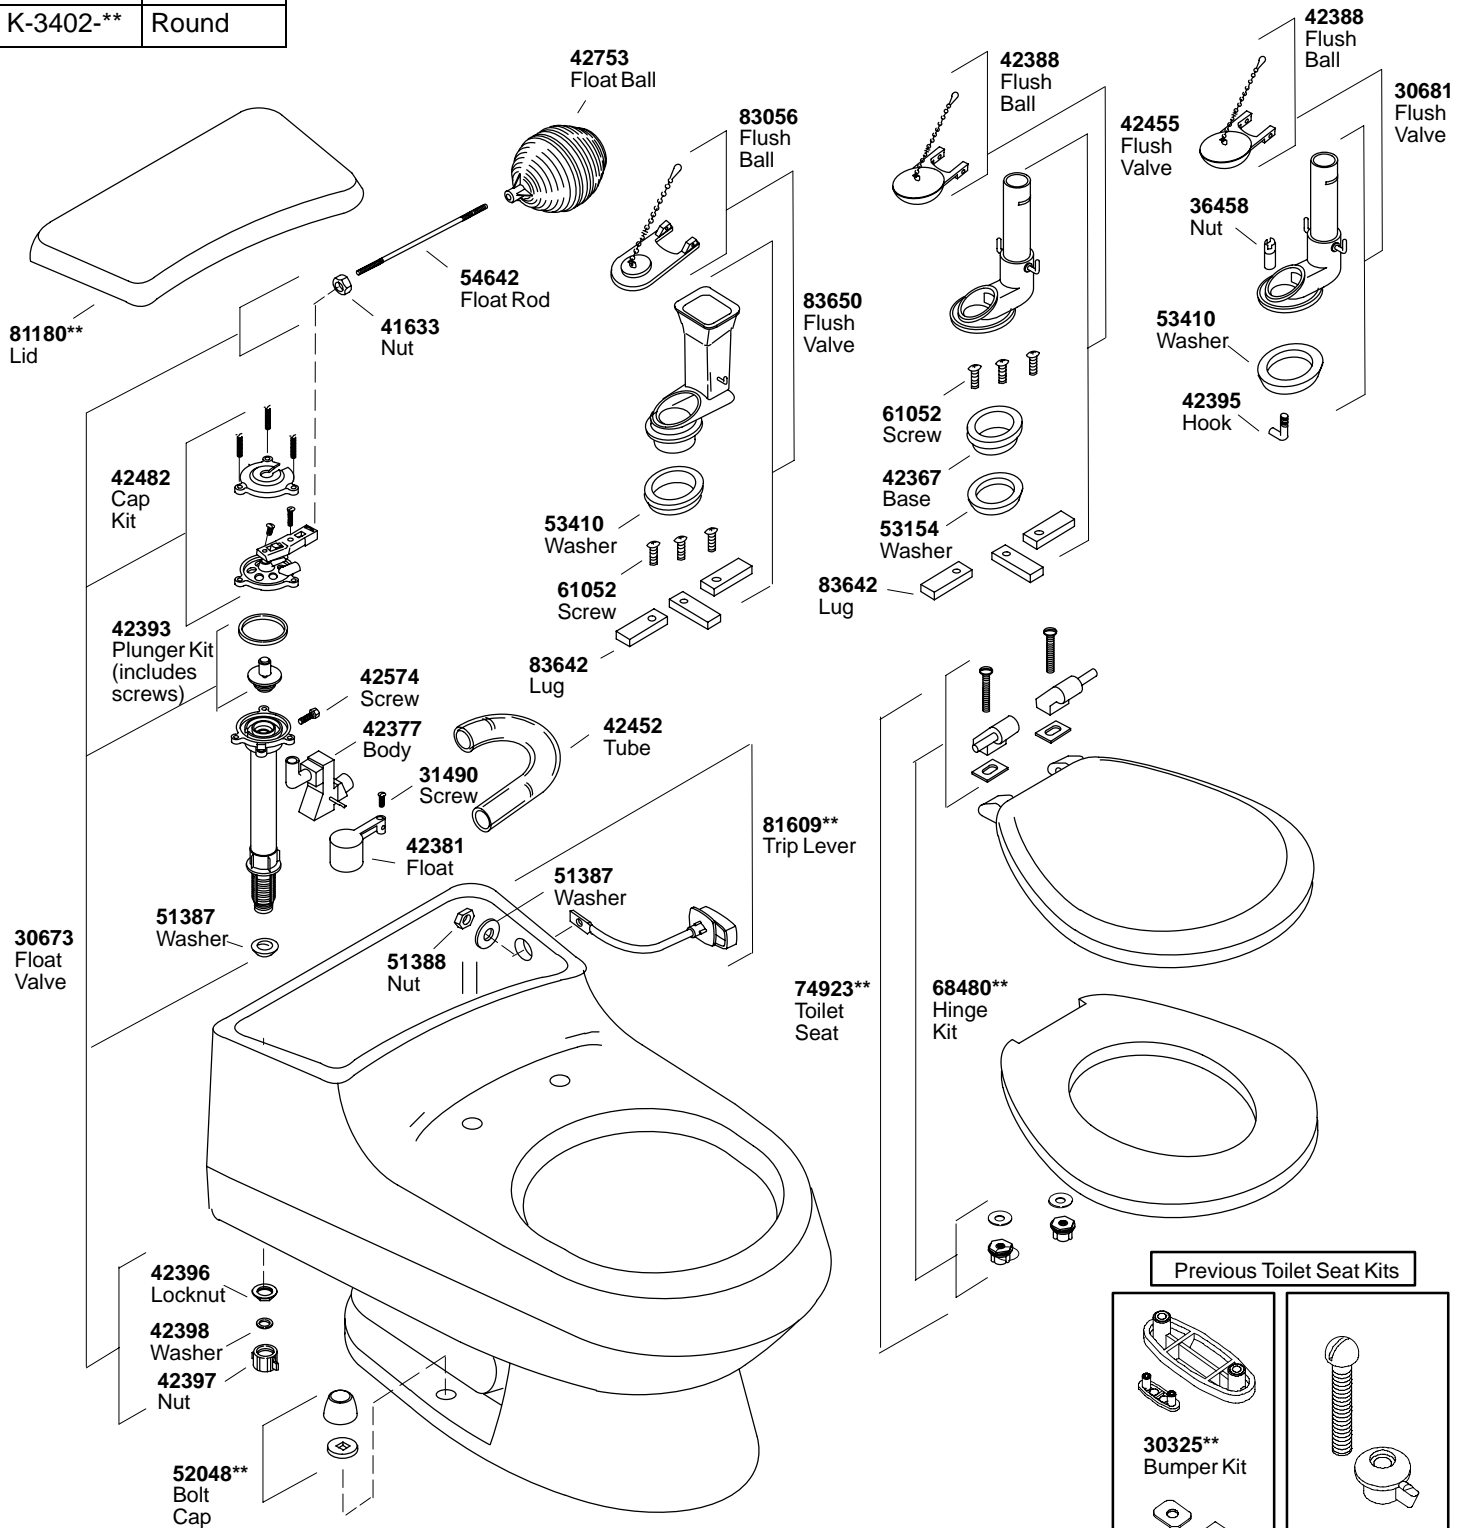

K#	Bowl
K-3402-**	Round

Previous Toilet Seat Kits

<p>30325** Bumper Kit</p>	<p>52065** Hardware-Kit</p>
<p>52033** Hinge Kit</p>	

**Finish/color code must be specified when ordering.