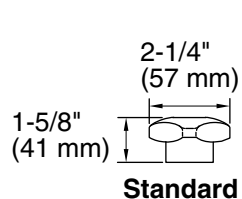

TRITON®

Technical Information

Applicable faucet:	
Base faucet with standard aerator but without handles or drain*	K-7307-K
Base faucet with vandal-resistant aerator but without handles or drain*	K-7307-KE
Applicable Triton handles:	
Standard handles	K-16012-2
Cross handles	K-16012-3
Lever handles	K-16012-4
Wristblade lever handles	K-16012-5
* Handles must be ordered to complete faucet.	
Cross and lever handles are ADA compliant.	ADA
Wristblade handles are ADA, ICC/ANSI A117.1, CSA B651, OBC compliant.	

Installation Notes

Install this product according to the installation guide.

ADA, ICC/ANSI A117.1, CSA B651, OBC compliant when installed to the specific requirements of these regulations.

Product Diagram