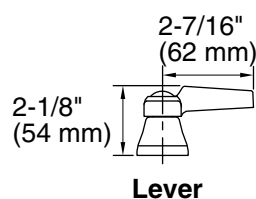

TRITON®

Technical Information

Applicable faucet:	
Base faucet with standard aerator but without handles or drain*	K-7307-K
Base faucet with vandal-resistant aerator but without handles or drain*	K-7307-KE
Applicable Triton handles:	
Standard handles	K-16012-2
Cross handles	K-16012-3
Lever handles	K-16012-4
Wristblade lever handles	K-16012-5
* Handles must be ordered to complete faucet.	
Cross and lever handles are ADA compliant.	ADA
Wristblade handles are ADA, ICC/ANSI A117.1, CSA B651, OBC compliant.	

Installation Notes

Install this product according to the installation guide.

ADA, ICC/ANSI A117.1, CSA B651, OBC compliant when installed to the specific requirements of these regulations.

Product Diagram