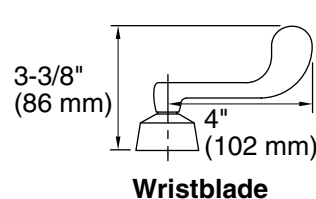

TRITON®

Technical Information

Applicable faucet:	
Base faucet with standard aerator but without handles or drain*	K-7307-K
Base faucet with vandal-resistant aerator but without handles or drain*	K-7307-KE
Applicable Triton handles:	
Standard handles	K-16012-2
Cross handles	K-16012-3
Lever handles	K-16012-4
Wristblade lever handles	K-16012-5
* Handles must be ordered to complete faucet.	
Cross and lever handles are ADA compliant.	ADA
Wristblade handles are ADA, ICC/ANSI A117.1, CSA B651, OBC compliant.	

Installation Notes

Install this product according to the installation guide.

ADA, ICC/ANSI A117.1, CSA B651, OBC compliant when installed to the specific requirements of these regulations.

Product Diagram