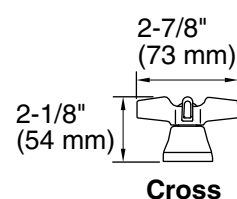

TRITON®

Technical Information

Applicable faucet:	
Base faucet with standard aerator but without handles or drain*	K-7307-K
Base faucet with vandal-resistant aerator but without handles or drain*	K-7307-KE
Applicable Triton handles:	
Standard handles	K-16012-2
Cross handles	K-16012-3
Lever handles	K-16012-4
Wristblade lever handles	K-16012-5
* Handles must be ordered to complete faucet.	
Cross and lever handles are ADA compliant.	ADA
Wristblade handles are ADA, ICC/ANSI A117.1, CSA B651, OBC compliant.	

Installation Notes

Install this product according to the installation guide.

ADA, ICC/ANSI A117.1, CSA B651, OBC compliant when installed to the specific requirements of these regulations.

Product Diagram