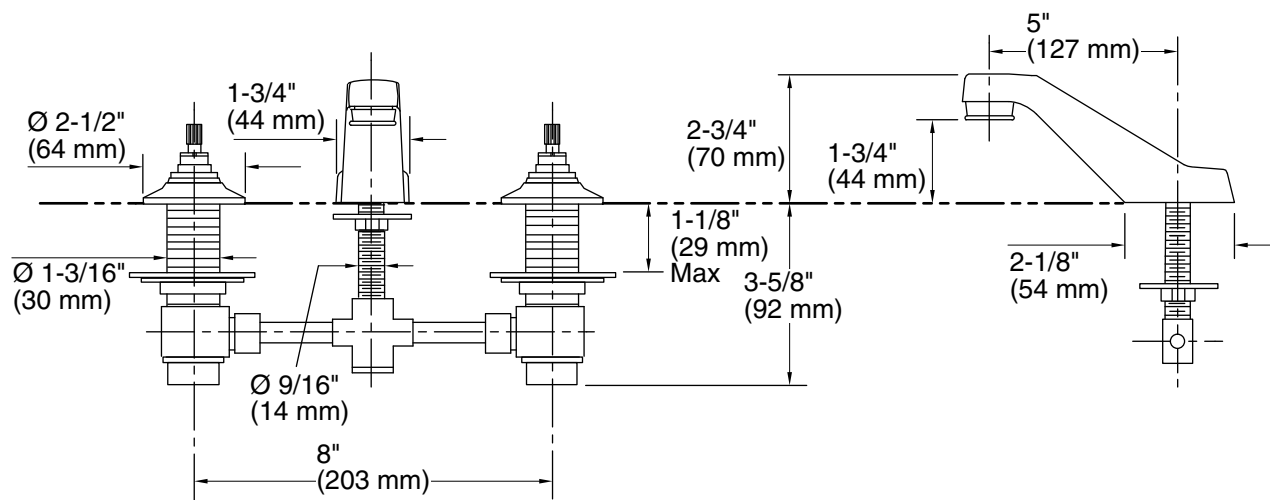

TRITON®

Technical Information

Applicable faucet:	
Base faucet with standard aerator but without handles or drain*	K-7307-K
Base faucet with vandal-resistant aerator but without handles or drain*	K-7307-KE
Applicable Triton handles:	
Standard handles	K-16012-2
Cross handles	K-16012-3
Lever handles	K-16012-4
Wristblade lever handles	K-16012-5
* Handles must be ordered to complete faucet.	
Cross and lever handles are ADA compliant.	ADA
Wristblade handles are ADA, ICC/ANSI A117.1, CSA B651, OBC compliant.	

Installation Notes

Install this product according to the installation guide.

ADA, ICC/ANSI A117.1, CSA B651, OBC compliant when installed to the specific requirements of these regulations.

Product Diagram