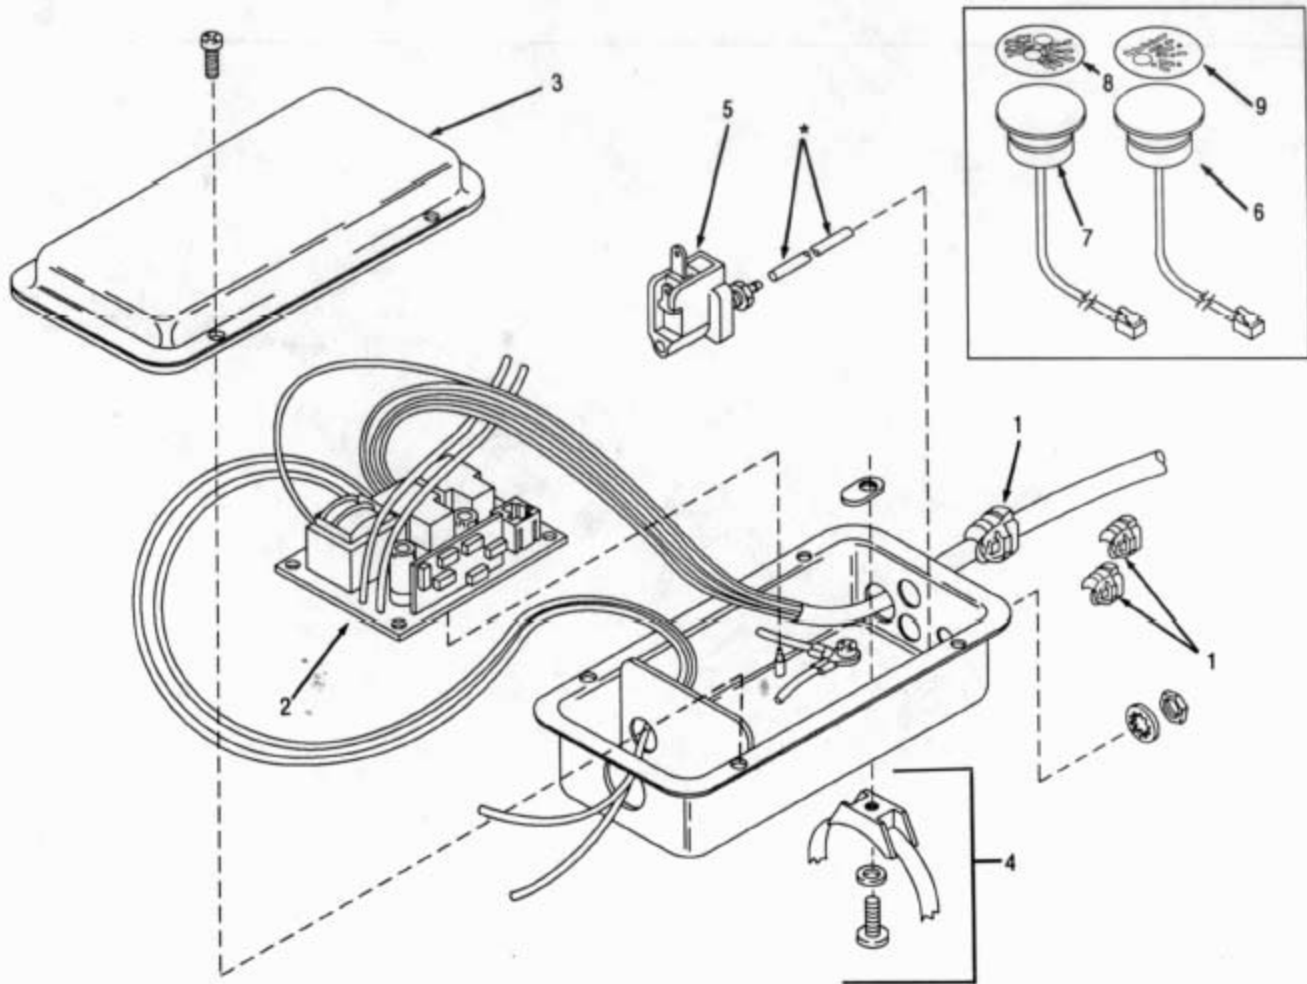

ITEM	PART NO.	DESCRIPTION
1	60982	Screw, 10-32 UNF, Sit Hex, Wash.Hd.
2	60926	Cover
3	60981	O-Ring
4	60993	Impeller, 3/4 HP
	60994	Impeller, 1 HP
5		Available in Service Kit Only
6	60985	Shaft Seal
7	60927	Volute Assembly
8	60972	Slinger
9		Not Available As A Service Part
10	74823	End Cap
11	62726	Screw
12	74824	Machine Bolt

SERVICE KITS

PART NO.	ITEM	QTY.	DESCRIPTION
67631			Seal Kit
	3	1 ea.	O-Ring
	6	1 ea.	Shaft Seal
	8	1 ea.	Slinger
60912			Shim Kit
	5	2 ea.	Shim, .010

KOHLER® SERVICE PARTS

WHIRLPOOL POWER PANEL and CONTROL

106474§

SERVICE SERIES CODE - PS

Service Parts

Item No.	Part No.	Qty.	Description	Specifications
1	500407	†	Strain Relief Kit	
2	30790	†	Circuit Board	
3	30789	†	Cover (Includes 4 Screws)	
4	30788	†	Attachment Kit	
5	91239	†	Air Switch	
6	30775	†	Whirlpool Control (Includes 9)	
7	30774	†	Whirlpool Control (With Heater, Includes 8)	
8	500405	†	Decal (With Heat)	
9	500406	†	Decal (Whirlpool Only)	