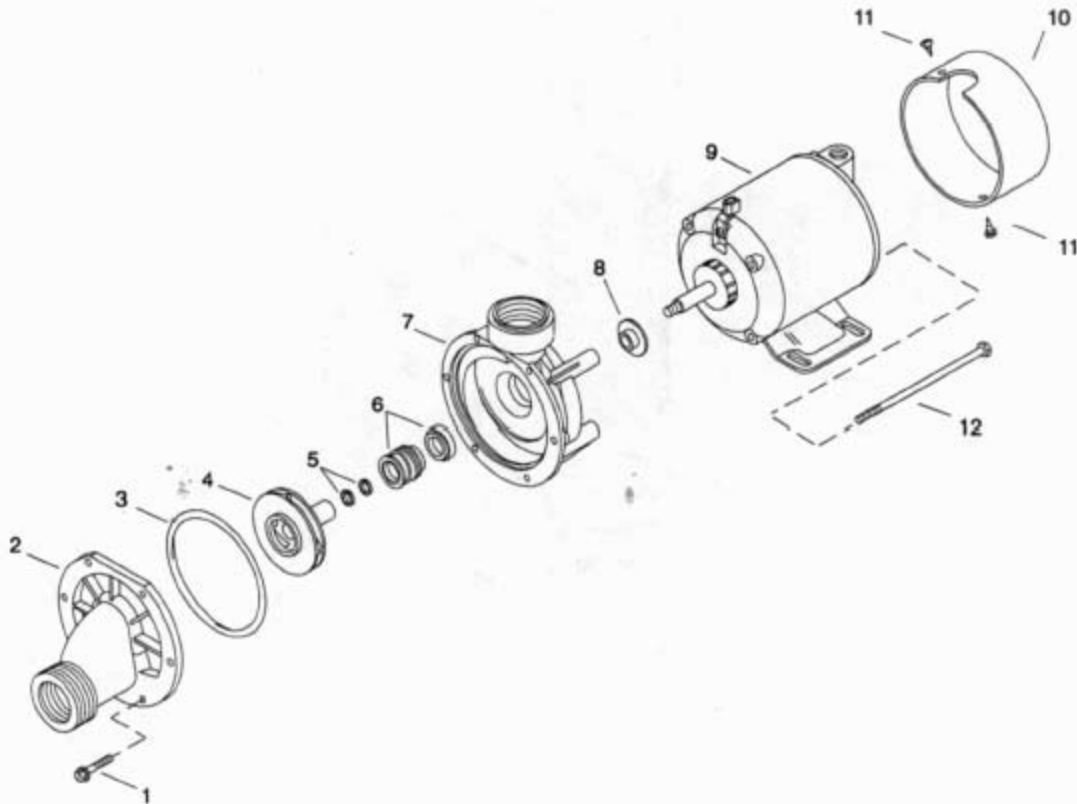

SERVICE PARTS

ITEM	PART NO.	DESCRIPTION
1	60982	Screw, 10-32 UNF, Sit Hex, Wash.Hd.
2	60926	Cover
3	60981	O-Ring
4	60993	Impeller, 3/4 HP
	60994	Impeller, 1 HP
5		Available in Service Kit Only
6	60985	Shaft Seal
7	60927	Volute Assembly
8	60972	Slinger
9		Not Available As A Service Part
10	74823	End Cap
11	62726	Screw
12	74824	Machine Bolt

SERVICE KITS

PART NO.	ITEM	QTY.	DESCRIPTION
67631			Seal Kit
	3	1 ea.	O-Ring
	6	1 ea.	Shaft Seal
	8	1 ea.	Slinger
60912			Shim Kit
	5	2 ea.	Shim, .010