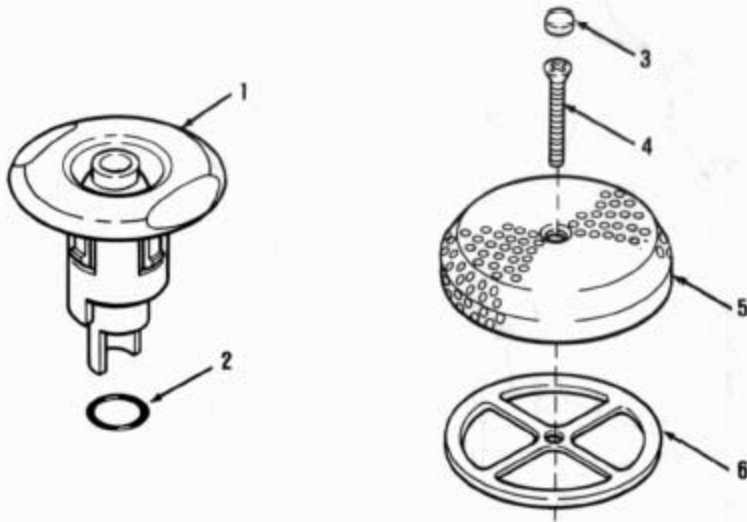

KOHLER® SERVICE PARTS

WHIRLPOOL TRIM KITS
4 Jet Kit K-9694, 5 Jet Kit K-9695
6 Jet Kit K-9696, 8 Jet Kit K-9698

Service Parts

Item No.	Part No.	Qty.	Description	Specifications
1	65042	†	4-5 Directional Jet (Plated Metal)	
1	65044	†	4-5 Directional Jet (Colored Plastic)	
1	65205	†	6-8 Directional Jet (Colored Plastic With Orifice)	
1	65206	†	6-8 Directional Jet (Plated Metal With Orifice)	
2	67594		O-Ring	
3	65226	†	Cover Button (Colored Plastic)	
4	65054	†	Screw	
5	30777	†	Suction Cover (Colored Plastic)	
5	30778	†	Suction Cover (Plated Metal)	
6		†	Retainer Plate (Included With #30777)	
7	30739	1	Directional Jet Removal Tool	
8	30746	1	Jet Flange Removal Tool	

Service Kits

NOTES:

† Specify Finish.
Items 3-6 not packed with colored plastic trim kits.
Item 6 not packed with plated metal trim kits.