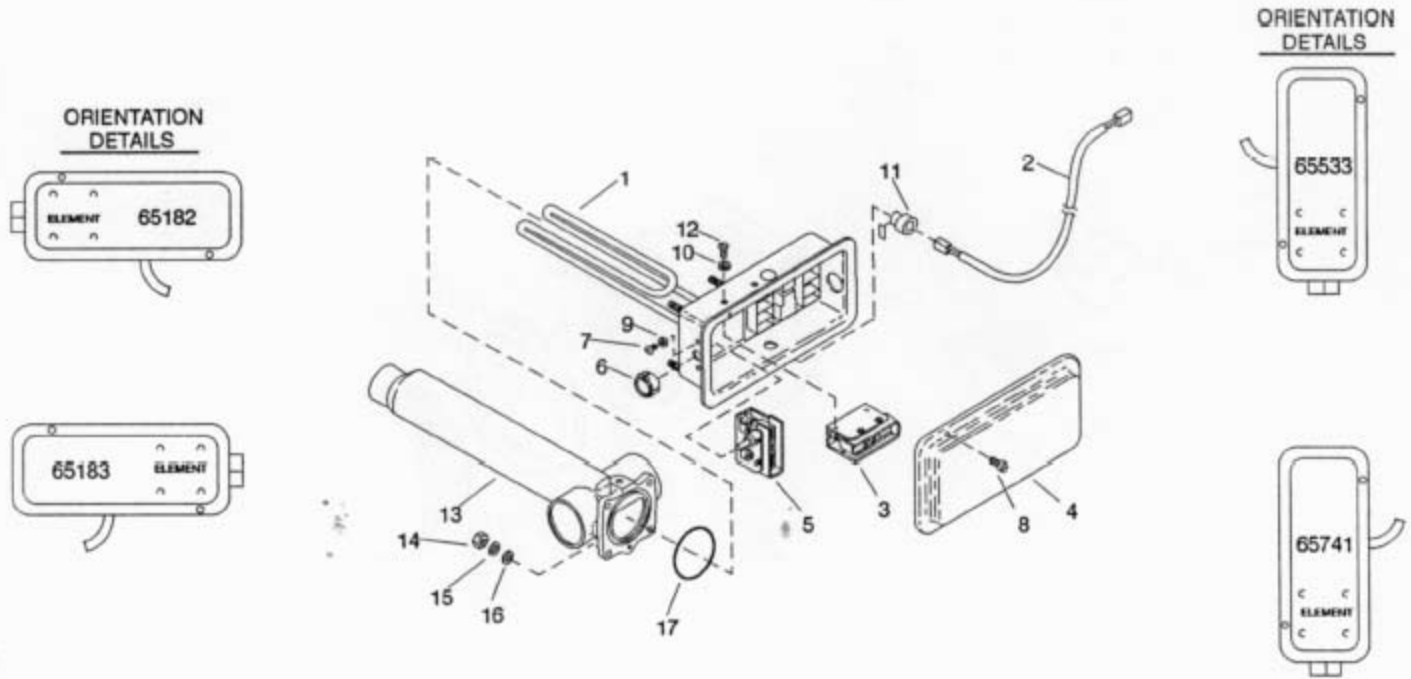

SERVICE PARTS

ITEM NO.	PART NO.	DESCRIPTION
1	65194	Heater Flange Assembly
2	68686	Cord
3		Available in Service Kit Only
4	30789	Cover
5		Available in Service Kit Only
6	65186	Knob, Thermostat
7	69079	Screw
8	60320	Screw
9	64463	Washer
10	64460	Washer
11	67264	Strain Relief Bushing
12	63563	Screw
13		Available in Service Kit Only
14	69473	Nut
15	60125	Washer, Lock
16	69472	Washer
17	65197	O-ring

SERVICE KITS

PART NO.	ITEM NO.	QTY.	DESCRIPTION
65182	1-12	1	Whirlpool Heater Assembly, (Illustrated)
65183	1-12	1	Whirlpool Heater Assembly
65533	1-12	1	Whirlpool Heater Assembly
65741	1-12	1	Whirlpool Heater Assembly
500346	3,10,12	1	High Limit Switch Kit
500345	5-7,9	1	Thermostat Kit
500386	13-16	1	Heater Casting Kit

NOTES & LEGEND

§ Reference Number Only