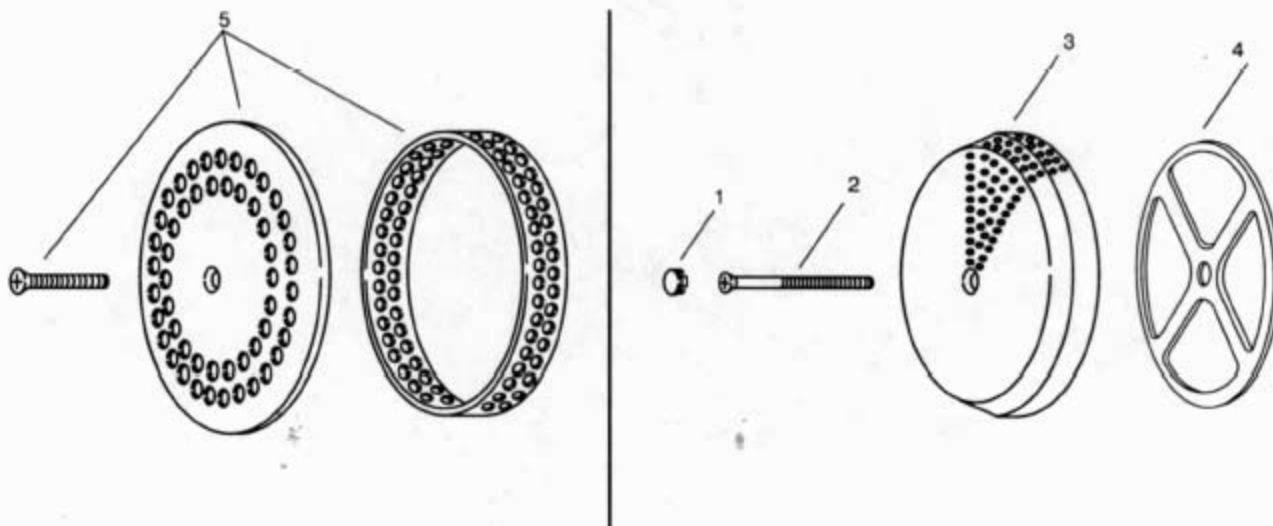

SERVICE PARTS

ITEM NO.	PART NO.	DESCRIPTION
1	65226‡	Plug, (Used on Plastic Suction Cover Only)
2	65054‡	Screw, #10-24
3	65061‡	Suction Cover, Brass
	67999‡	Suction Cover, Plastic
4		Available in Service Kit Only
5		Available in Service Kit Only

SERVICE KITS

PART NO.	ITEM NO.	QTY.	DESCRIPTION
92141‡			Suction Hood Kit, Brass
	2	1 ea.	Screw, #10-24
	3	1 ea.	Suction Cover, Brass
92142‡			Suction Hood Kit, Plastic
	1	1 ea.	Plug
	2	1 ea.	Screw, #10-24
	3	1 ea.	Suction Cover, Plastic
	4	1 ea.	Retainer Plate

NOTES & LEGEND

- ‡ Specify Color/Finish
- § Reference Number Only