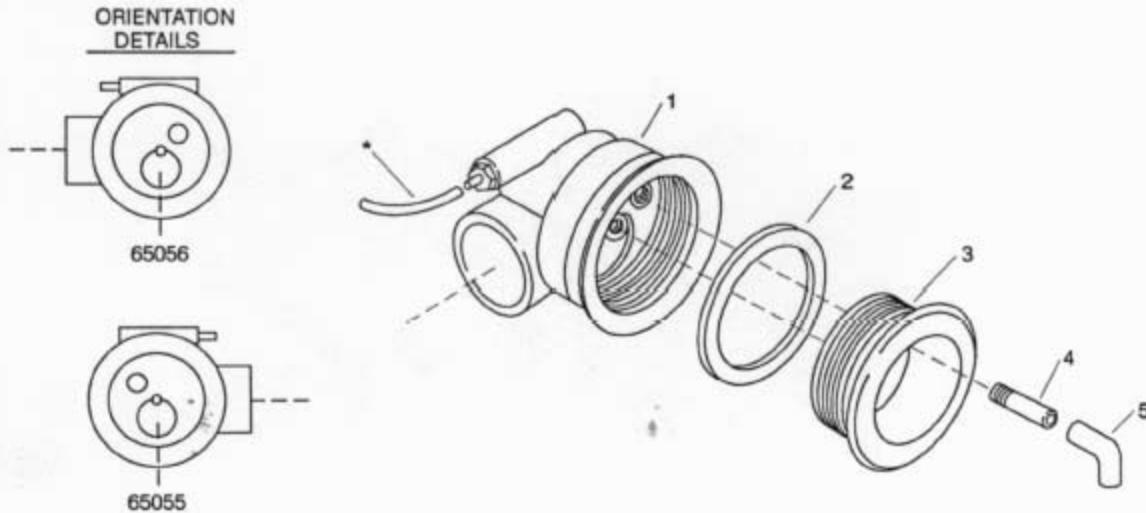

Service Kits

Items:
† 4, 6, 7, #30047, Flair Handle Rebuilding Kit

NOTES:

† Specify Finish.

SERVICE PARTS

ITEM	PART NO.	DESCRIPTION
1	60982	Screw, 10-32 UNF, Sit Hex, Wash.Hd.
2	60926	Cover
3	60981	O-Ring
4	60993	Impeller, 3/4 HP
	60994	Impeller, 1 HP
5		Available in Service Kit Only
6	60985	Shaft Seal
7	60927	Volute Assembly
8	60972	Slinger
9		Not Available As A Service Part
10	74823	End Cap
11	62726	Screw
12	74824	Machine Bolt

SERVICE KITS

PART NO.	ITEM	QTY.	DESCRIPTION
67631			Seal Kit
	3	1 ea.	O-Ring
	6	1 ea.	Shaft Seal
	8	1 ea.	Slinger
60912			Shim Kit
	5	2 ea.	Shim, .010

SERVICE PARTS

ITEM NO.	PART NO.	DESCRIPTION
1	65055	Suction Housing
	65056	Suction Housing, (Illustrated)
2	60050	Tapered Gasket, (For Cast Iron Whirlpools)
	65886	Tapered Gasket, (For Acrylic Whirlpools)
3	65036**	Suction Flange
4	65059	Tube, Suction Housing
5	65122	Elbow, Rubber