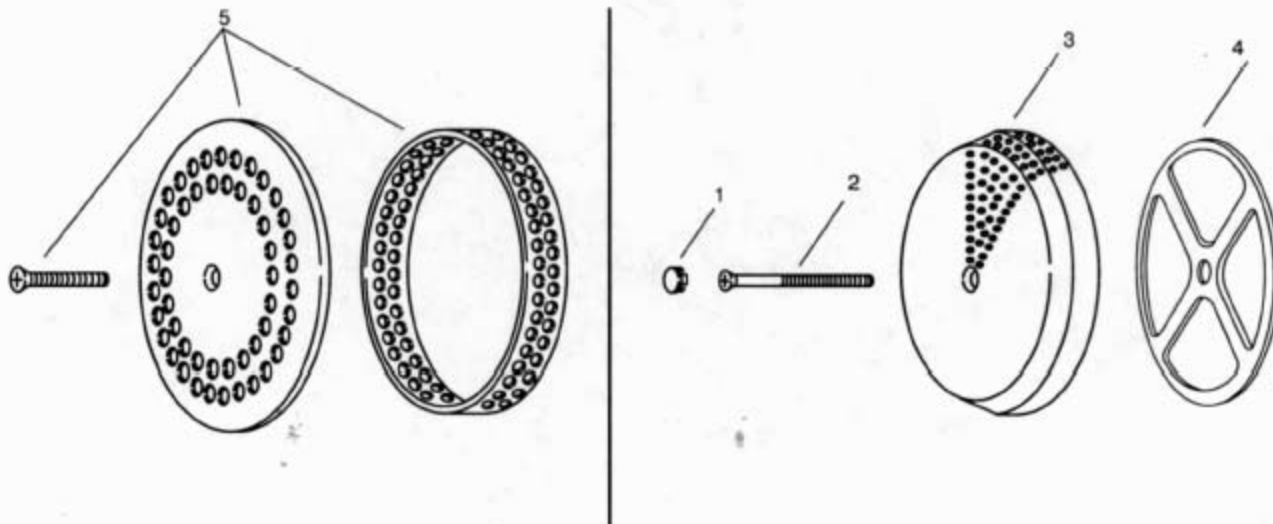

SERVICE PARTS

ITEM NO.	PART NO.	DESCRIPTION
1	65226‡	Plug, (Used on Plastic Suction Cover Only)
2	65054‡	Screw, #10-24
3	65061‡	Suction Cover, Brass
	67999‡	Suction Cover, Plastic
4		Available in Service Kit Only
5		Available in Service Kit Only

SERVICE KITS

PART NO.	ITEM NO.	QTY.	DESCRIPTION
92141‡			Suction Hood Kit, Brass
	2	1 ea.	Screw, #10-24
	3	1 ea.	Suction Cover, Brass
92142‡			Suction Hood Kit, Plastic
	1	1 ea.	Plug
	2	1 ea.	Screw, #10-24
	3	1 ea.	Suction Cover, Plastic
	4	1 ea.	Retainer Plate

NOTES & LEGEND

- ‡ Specify Color/Finish
- § Reference Number Only