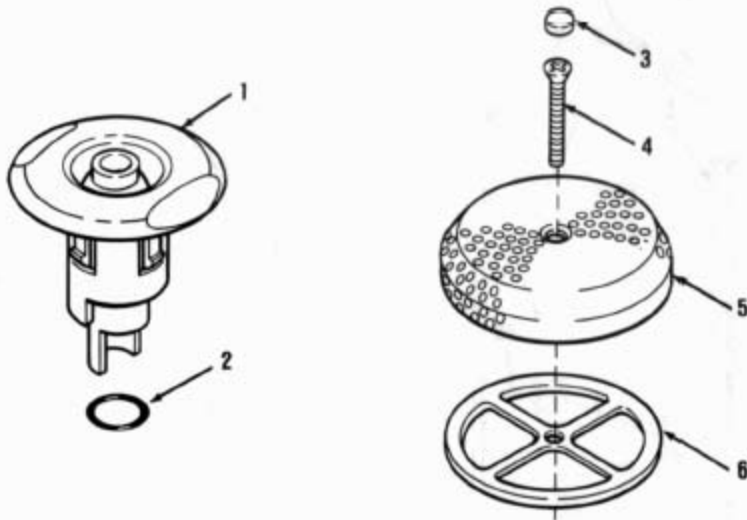

KOHLER® SERVICE PARTS

WHIRLPOOL TRIM KITS
4 Jet Kit K-9694, 5 Jet Kit K-9695
6 Jet Kit K-9696, 8 Jet Kit K-9698

Service Parts

Item No.	Part No.	Qty.	Description	Specifications
1	65042	†	4-5 Directional Jet (Plated Metal)	
1	65044	†	4-5 Directional Jet (Colored Plastic)	
1	65205	†	6-8 Directional Jet (Colored Plastic With Orifice)	
1	65206	†	6-8 Directional Jet (Plated Metal With Orifice)	
2	67594		O-Ring	
3	65226	†	Cover Button (Colored Plastic)	
4	65054	†	Screw	
5	30777	†	Suction Cover (Colored Plastic)	
5	30778	†	Suction Cover (Plated Metal)	
6		†	Retainer Plate (Included With #30777)	
7	30739	1	Directional Jet Removal Tool	
8	30746	1	Jet Flange Removal Tool	

Service Kits

NOTES:

† Specify Finish.
Items 3-6 not packed with colored plastic trim kits.
Item 6 not packed with plated metal trim kits.