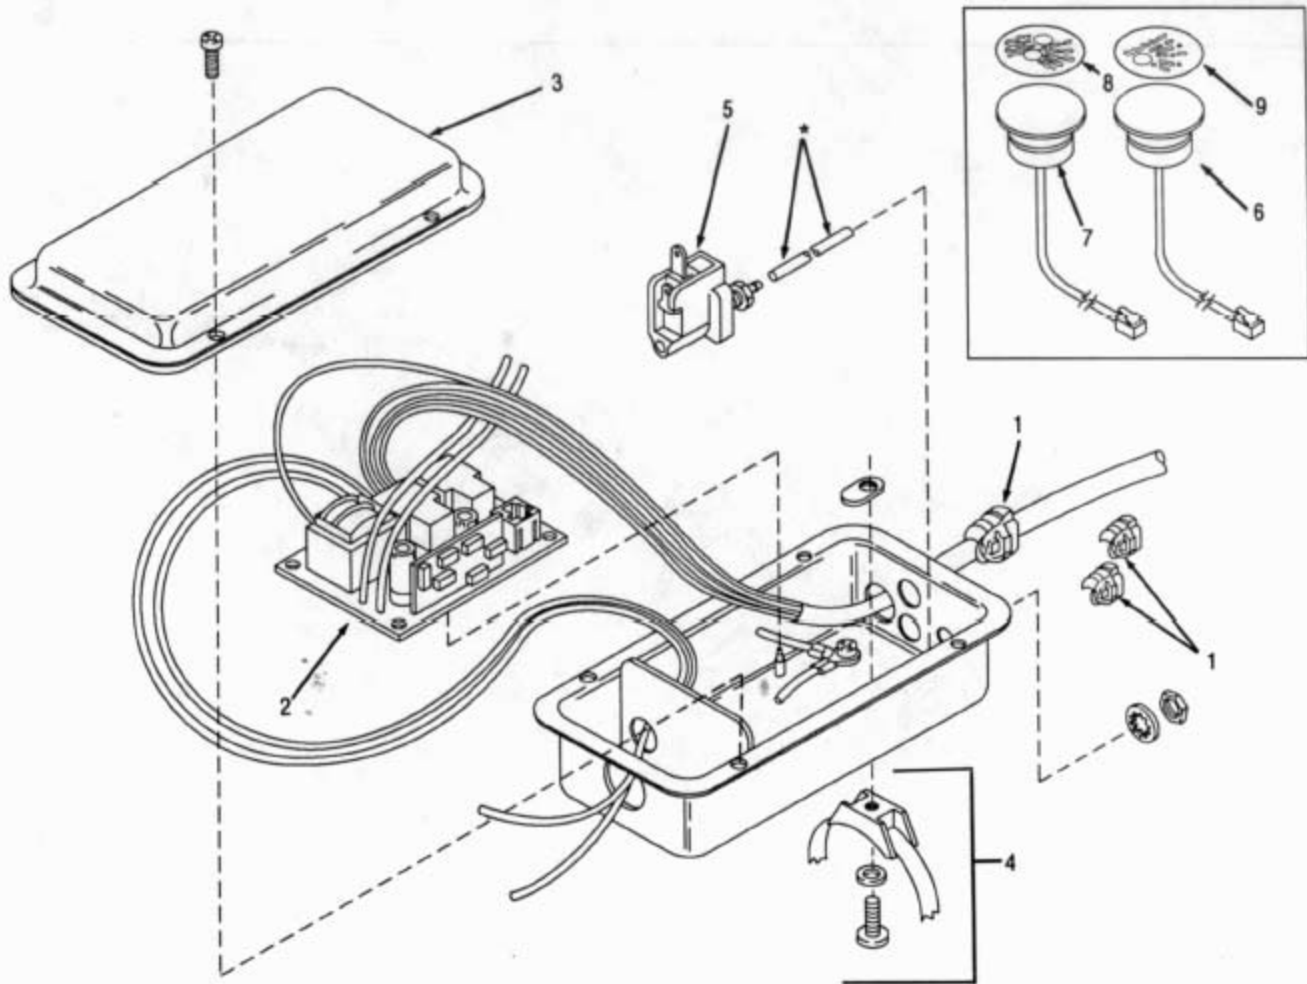

NOTES & LEGEND

- ‡ Specify Color/Finish
- § Reference Number Only

KOHLER® SERVICE PARTS

WHIRLPOOL POWER PANEL and CONTROL

106474§

SERVICE SERIES CODE - PS

Service Parts

Item No.	Part No.	Qty.	Description	Specifications
1	500407	†	Strain Relief Kit	
2	30790	†	Circuit Board	
3	30789	†	Cover (Includes 4 Screws)	
4	30788	†	Attachment Kit	
5	91239	†	Air Switch	
6	30775	†	Whirlpool Control (Includes 9)	
7	30774	†	Whirlpool Control (With Heater, Includes 8)	
8	500405	†	Decal (With Heat)	
9	500406	†	Decal (Whirlpool Only)	

Service Kits:

Items:

† 1-5, #500460■ Power Panel Kit.

NOTES:

* For 120" of Plastic Tube, Order #61972.

** Includes 72" Cable.

■ Parts Further Exploded Within This Catalog. Reference Index.

§ Reference Number Only.