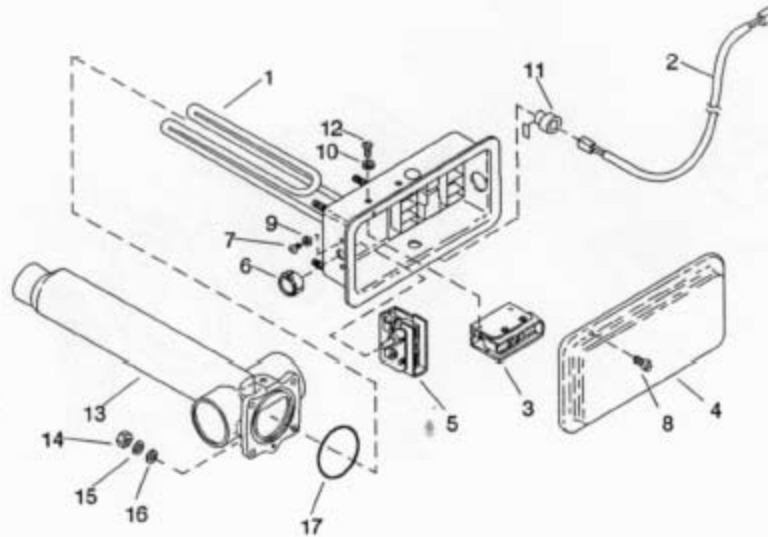

ORIENTATION DETAILS

ORIENTATION DETAILS

SERVICE PARTS

ITEM NO.	PART NO.	DESCRIPTION
1	65194	Heater Flange Assembly
2	68686	Cord
3	Available in Service Kit Only	
4	30789	Cover
5	Available in Service Kit Only	
6	65186	Knob, Thermostat
7	69079	Screw
8	60320	Screw
9	64463	Washer
10	64460	Washer
11	67264	Strain Relief Bushing
12	63563	Screw
13	Available in Service Kit Only	
14	69473	Nut
15	60125	Washer, Lock
16	69472	Washer
17	65197	O-ring

SERVICE KITS

PART NO.	ITEM NO.	QTY.	DESCRIPTION
65182	1-12	1	Whirlpool Heater Assembly, (Illustrated)
65183	1-12	1	Whirlpool Heater Assembly
65533	1-12	1	Whirlpool Heater Assembly
65741	1-12	1	Whirlpool Heater Assembly
500346	3,10,12	1	High Limit Switch Kit
500345	5-7,9	1	Thermostat Kit
500386	13-16	1	Heater Casting Kit

NOTES & LEGEND

§ Reference Number Only