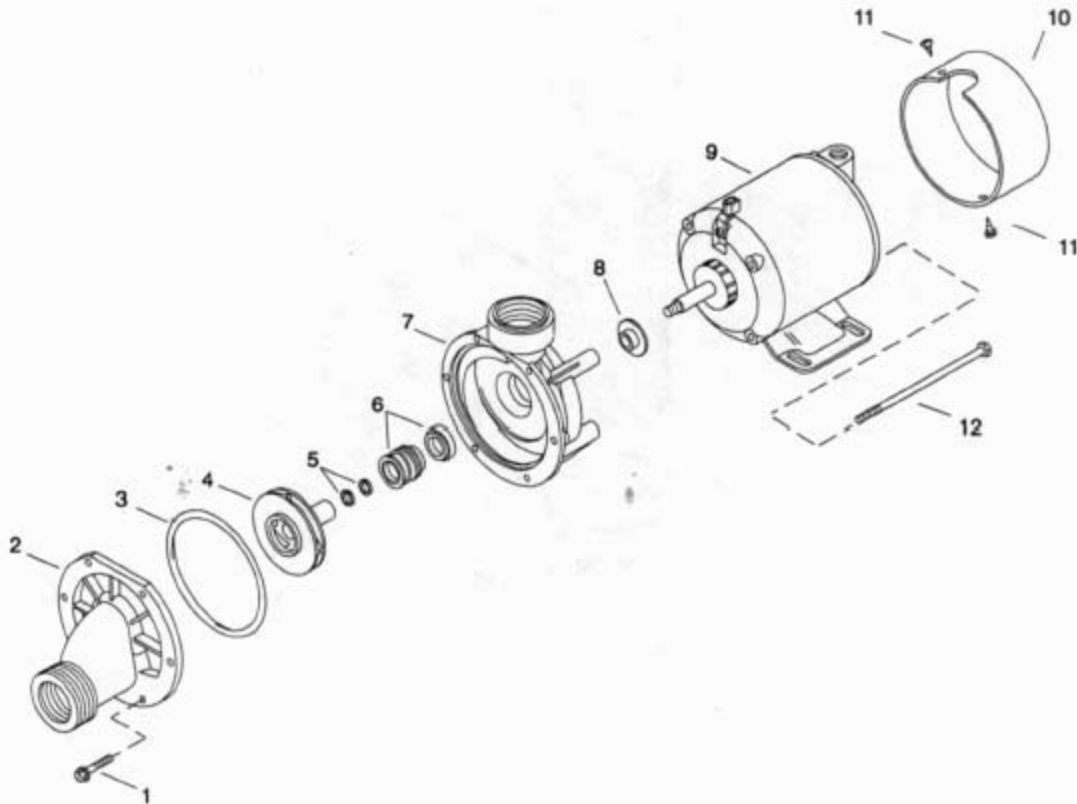

Service Kits:

Items:

† 1-5, #500460■ Power Panel Kit.

NOTES:

* For 120" of Plastic Tube, Order #61972.

** Includes 72" Cable.

■ Parts Further Exploded Within This Catalog. Reference Index.

§ Reference Number Only.

KOHLER® SERVICE PARTS

AUTOFILL™ MIXER TRIM KIT
K-9590 BRAVURA™, K-9591 FLAIR II™
K-9603 ALTERNA™

Service Parts

Item No.	Part No.	Qty.	Description	Specifications
1	62490	1	Button	
2	43146	1	Handle	
3	41240†	1	Insert	
4	43167†	1	O-Ring	
5	43273	1	Stem Extension	
6	20652†	1	Screw	
7	41298†	1	Washer	
8	62488†	1	Cap	
9	31435†	1	Handle	
10	48694	1	O-Ring	
11	33357†	1	Screw (CP)	
12	62489†	1	Escutcheon	
13	22491†	1	Shell	
14	22493-O	2	Inset (white)	
14	22493-7	2	Inset (black)	
14	22494-G	2	Inset (gold finish)	
15	22454	1	Retaining Cap	
16	63894	1	Screw	
17	22490	1	Adapter	
18	46034	1	Lock Ring	
19	22457†	1	Skirt Handle	

Service Kits

Items:
† 4, 6, 7, #30047, Flair Handle Rebuilding Kit

NOTES:

† Specify Finish.

SERVICE PARTS

ITEM	PART NO.	DESCRIPTION
1	60982	Screw, 10-32 UNF, Sit Hex, Wash.Hd.
2	60926	Cover
3	60981	O-Ring
4	60993	Impeller, 3/4 HP
	60994	Impeller, 1 HP
5		Available in Service Kit Only
6	60985	Shaft Seal
7	60927	Volute Assembly
8	60972	Slinger
9		Not Available As A Service Part
10	74823	End Cap
11	62726	Screw
12	74824	Machine Bolt