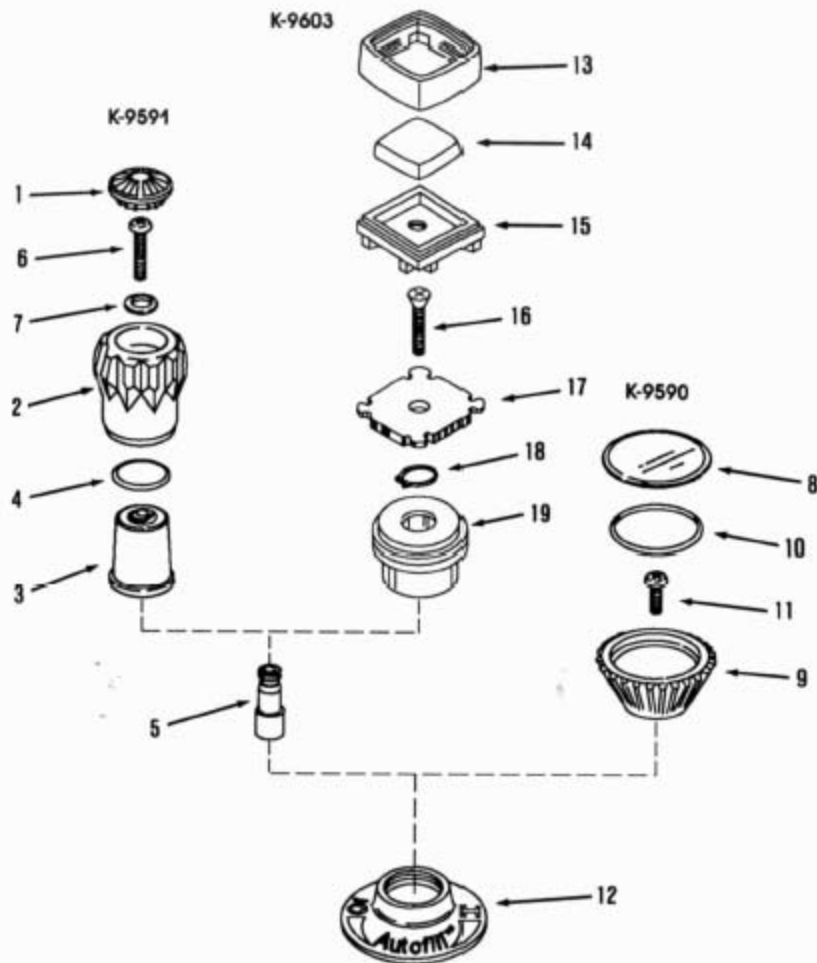

NOTES & LEGEND

- ‡ Specify Color/Finish
- § Reference Number Only

KOHLER® SERVICE PARTS

WHIRLPOOL POWER PANEL and CONTROL

106474§

SERVICE SERIES CODE - PS

Service Parts

Item No.	Part No.	Qty.	Description	Specifications
1	500407	†	Strain Relief Kit	
2	30790	†	Circuit Board	
3	30789	†	Cover (Includes 4 Screws)	
4	30788	†	Attachment Kit	
5	91239	†	Air Switch	
6	30775	†	Whirlpool Control (Includes 9)	
7	30774	†	Whirlpool Control (With Heater, Includes 8)	
8	500405	†	Decal (With Heat)	
9	500406	†	Decal (Whirlpool Only)	

Service Kits:

Items:

† 1-5, #500460■ Power Panel Kit.

NOTES:

* For 120" of Plastic Tube, Order #61972.

** Includes 72" Cable.

■ Parts Further Exploded Within This Catalog. Reference Index.

§ Reference Number Only.

KOHLER® SERVICE PARTS

AUTOFILL™ MIXER TRIM KIT
K-9590 BRAVURA™, K-9591 FLAIR II™
K-9603 ALTERNA™

Service Parts

Item No.	Part No.	Qty.	Description	Specifications
1	62490	1	Button	
2	43146	1	Handle	
3	41240†	1	Insert	
4	43167†	1	O-Ring	
5	43273	1	Stem Extension	
6	20652†	1	Screw	
7	41298†	1	Washer	
8	62488†	1	Cap	
9	31435†	1	Handle	
10	48694	1	O-Ring	
11	33357†	1	Screw (CP)	
12	62489†	1	Escutcheon	
13	22491†	1	Shell	
14	22493-O	2	Inset (white)	
14	22493-7	2	Inset (black)	
14	22494-G	2	Inset (gold finish)	
15	22454	1	Retaining Cap	
16	63894	1	Screw	
17	22490	1	Adapter	
18	46034	1	Lock Ring	
19	22457†	1	Skirt Handle	

Service Kits

Items:
† 4, 6, 7, #30047, Flair Handle Rebuilding Kit

NOTES:

† Specify Finish.

SERVICE PARTS

ITEM	PART NO.	DESCRIPTION
1	60982	Screw, 10-32 UNF, Sit Hex, Wash.Hd.
2	60926	Cover
3	60981	O-Ring
4	60993	Impeller, 3/4 HP
	60994	Impeller, 1 HP
5		Available in Service Kit Only
6	60985	Shaft Seal
7	60927	Volute Assembly
8	60972	Slinger
9		Not Available As A Service Part
10	74823	End Cap
11	62726	Screw
12	74824	Machine Bolt