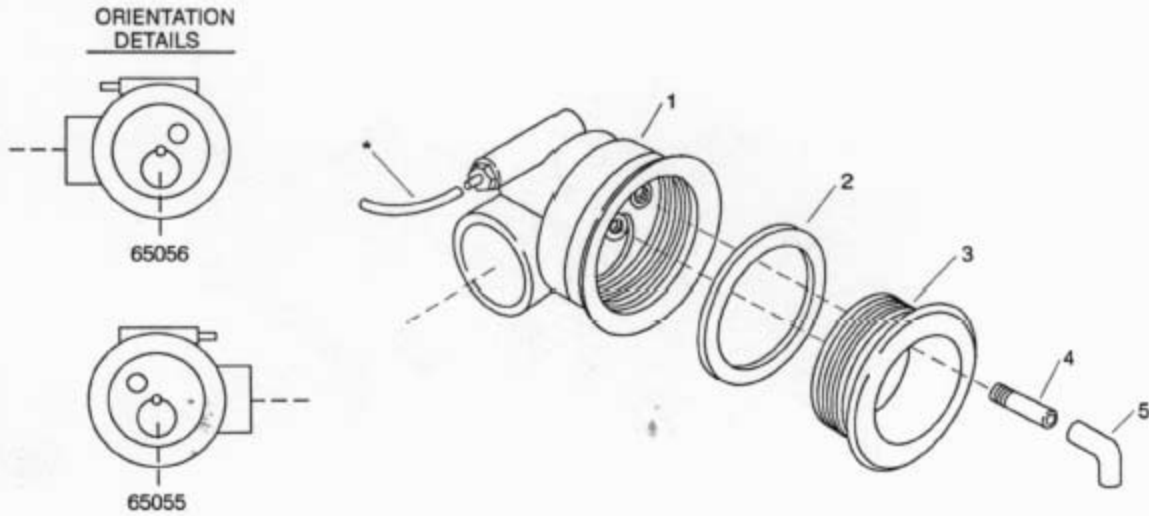

106474§

SERVICE SERIES CODE - PS

Service Parts

Item No.	Part No.	Qty.	Description	Specifications
1	500407	†	Strain Relief Kit	
2	30790	†	Circuit Board	
3	30789	†	Cover (Includes 4 Screws)	
4	30788	†	Attachment Kit	
5	91239	†	Air Switch	
6	30775	†	Whirlpool Control (Includes 9)	
7	30774	†	Whirlpool Control (With Heater, Includes 8)	
8	500405	†	Decal (With Heat)	
9	500406	†	Decal (Whirlpool Only)	

Service Kits:

- Items:
† 1-5, #500460■ Power Panel Kit.

NOTES:

- * For 120" of Plastic Tube, Order #61972.
- ** Includes 72" Cable.
- Parts Further Exploded Within This Catalog. Reference Index.
- § Reference Number Only.