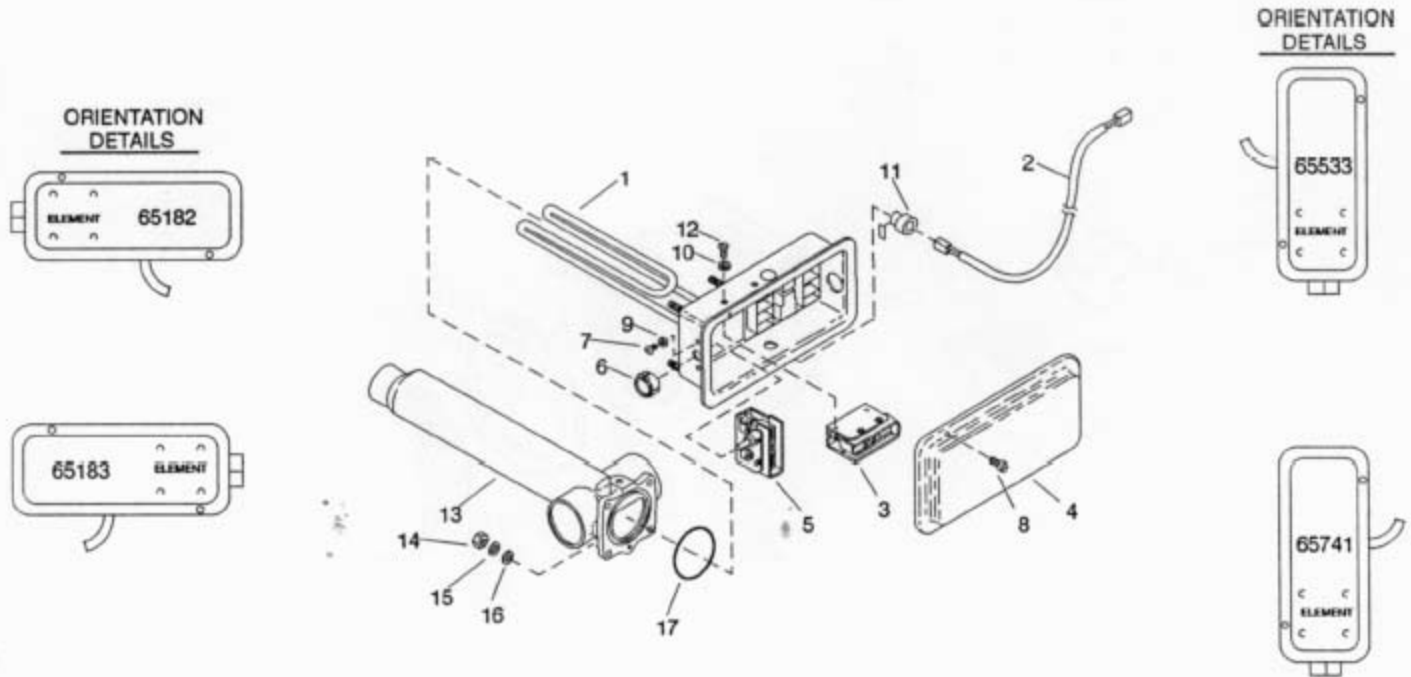

SERVICE PARTS

ITEM NO.	PART NO.	DESCRIPTION
1	65194	Heater Flange Assembly
2	68686	Cord
3		Available in Service Kit Only
4	30789	Cover
5		Available in Service Kit Only
6	65186	Knob, Thermostat
7	69079	Screw
8	60320	Screw
9	64463	Washer
10	64460	Washer
11	67264	Strain Relief Bushing
12	63563	Screw
13		Available in Service Kit Only
14	69473	Nut
15	60125	Washer, Lock
16	69472	Washer
17	65197	O-ring

SERVICE KITS

PART NO.	ITEM NO.	QTY.	DESCRIPTION
65182	1-12	1	Whirlpool Heater Assembly, (Illustrated)
65183	1-12	1	Whirlpool Heater Assembly
65533	1-12	1	Whirlpool Heater Assembly
65741	1-12	1	Whirlpool Heater Assembly
500346	3,10,12	1	High Limit Switch Kit
500345	5-7,9	1	Thermostat Kit
500386	13-16	1	Heater Casting Kit

NOTES & LEGEND

§ Reference Number Only