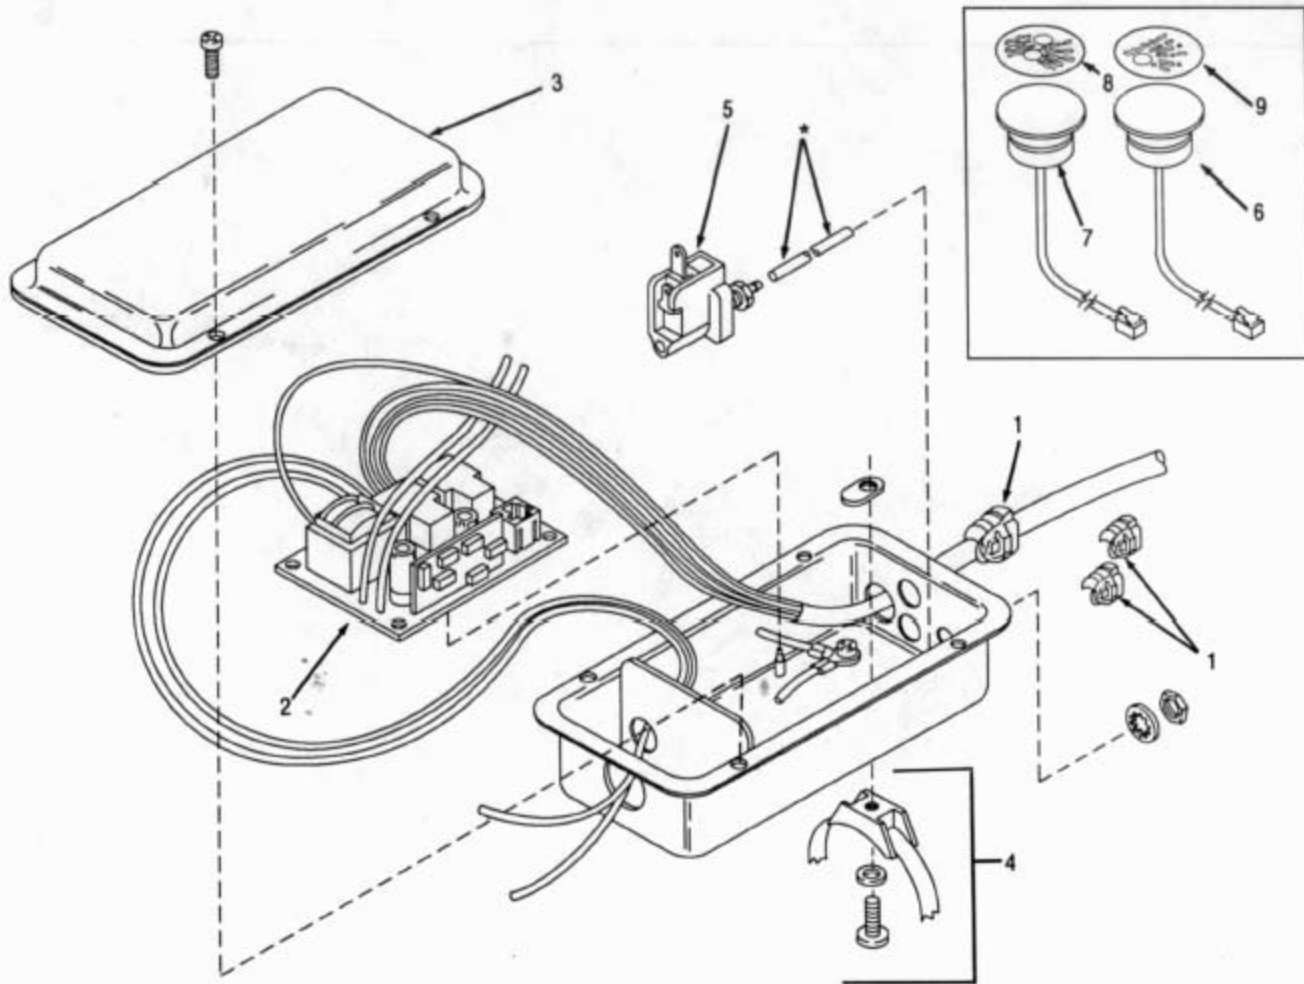

SERVICE KITS

PART NO.	ITEM	QTY.	DESCRIPTION
67631			Seal Kit
	3	1 ea.	O-Ring
	6	1 ea.	Shaft Seal
	8	1 ea.	Slinger
60912			Shim Kit
	5	2 ea.	Shim, .010

KOHLER® SERVICE PARTS

WHIRLPOOL POWER PANEL and CONTROL

106474§

SERVICE SERIES CODE - PS

Service Parts

Item No.	Part No.	Qty.	Description	Specifications
1	500407	†	Strain Relief Kit	
2	30790	†	Circuit Board	
3	30789	†	Cover (Includes 4 Screws)	
4	30788	†	Attachment Kit	
5	91239	†	Air Switch	
6	30775	†	Whirlpool Control (Includes 9)	
7	30774	†	Whirlpool Control (With Heater, Includes 8)	
8	500405	†	Decal (With Heat)	
9	500406	†	Decal (Whirlpool Only)	