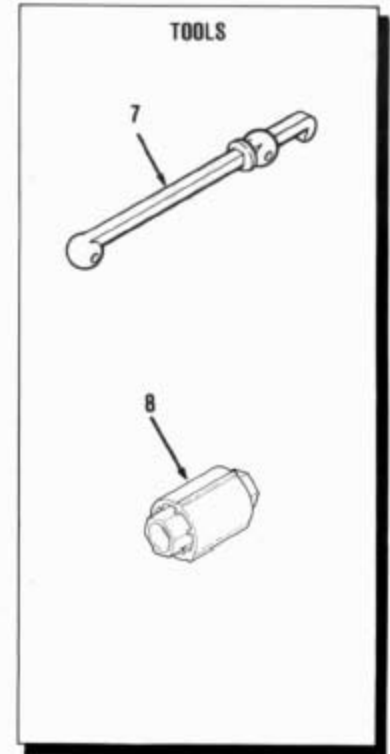

KOHLER® SERVICE PARTS

WHIRLPOOL TRIM KITS
4 Jet Kit K-9694, 5 Jet Kit K-9695
6 Jet Kit K-9696, 8 Jet Kit K-9698

Service Parts

Item No.	Part No.	Qty.	Description	Specifications
1	65042	†	4-5 Directional Jet (Plated Metal)	
1	65044	†	4-5 Directional Jet (Colored Plastic)	
1	65205	†	6-8 Directional Jet (Colored Plastic With Orifice)	
1	65206	†	6-8 Directional Jet (Plated Metal With Orifice)	
2	67594		O-Ring	
3	65226	†	Cover Button (Colored Plastic)	
4	65054	†	Screw	
5	30777	†	Suction Cover (Colored Plastic)	
5	30778	†	Suction Cover (Plated Metal)	
6		†	Retainer Plate (Included With #30777)	
7	30739	1	Directional Jet Removal Tool	
8	30746	1	Jet Flange Removal Tool	

Service Kits

NOTES:

† Specify Finish.
Items 3-6 not packed with colored plastic trim kits.
Item 6 not packed with plated metal trim kits.