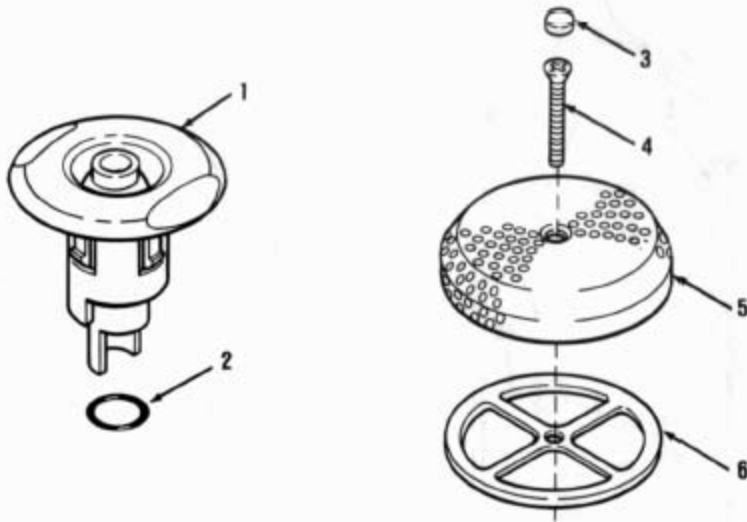

SERVICE KITS

PART NO.	ITEM NO.	QTY.	DESCRIPTION
92141‡			Suction Hood Kit, Brass
	2	1 ea.	Screw, #10-24
	3	1 ea.	Suction Cover, Brass
92142‡			Suction Hood Kit, Plastic
	1	1 ea.	Plug
	2	1 ea.	Screw, #10-24
	3	1 ea.	Suction Cover, Plastic
	4	1 ea.	Retainer Plate

NOTES & LEGEND

- ‡ Specify Color/Finish
- § Reference Number Only

KOHLER® SERVICE PARTS

WHIRLPOOL TRIM KITS
4 Jet Kit K-9694, 5 Jet Kit K-9695
6 Jet Kit K-9696, 8 Jet Kit K-9698

Service Parts

Item No.	Part No.	Qty.	Description	Specifications
1	65042	†	4-5 Directional Jet (Plated Metal)	
1	65044	†	4-5 Directional Jet (Colored Plastic)	
1	65205	†	6-8 Directional Jet (Colored Plastic With Orifice)	
1	65206	†	6-8 Directional Jet (Plated Metal With Orifice)	
2	67594		O-Ring	
3	65226	†	Cover Button (Colored Plastic)	
4	65054	†	Screw	
5	30777	†	Suction Cover (Colored Plastic)	
5	30778	†	Suction Cover (Plated Metal)	
6		†	Retainer Plate (Included With #30777)	
7	30739	1	Directional Jet Removal Tool	
8	30746	1	Jet Flange Removal Tool	