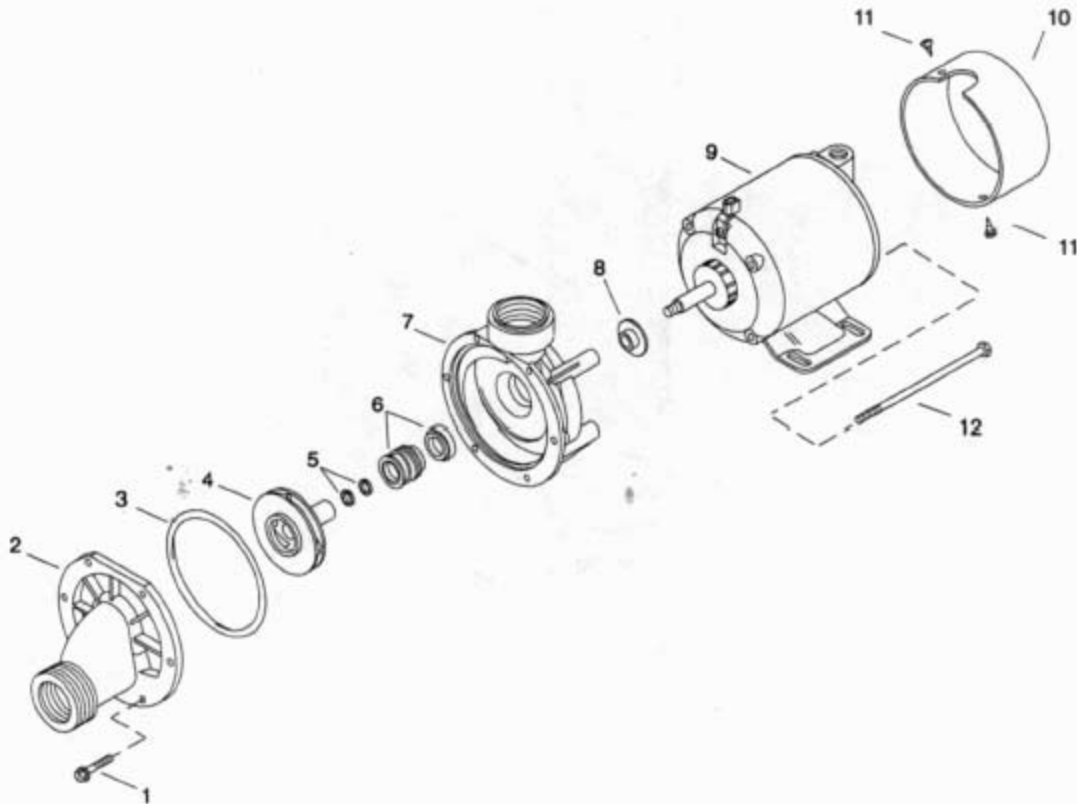

NOTES & LEGEND

- ‡ Specify Color/Finish
- § Reference Number Only

KOHLER® SERVICE PARTS

WHIRLPOOL TRIM KITS
4 Jet Kit K-9694, 5 Jet Kit K-9695
6 Jet Kit K-9696, 8 Jet Kit K-9698

Service Parts

Item No.	Part No.	Qty.	Description	Specifications
1	65042	†	4-5 Directional Jet (Plated Metal)	
1	65044	†	4-5 Directional Jet (Colored Plastic)	
1	65205	†	6-8 Directional Jet (Colored Plastic With Orifice)	
1	65206	†	6-8 Directional Jet (Plated Metal With Orifice)	
2	67594		O-Ring	
3	65226	†	Cover Button (Colored Plastic)	
4	65054	†	Screw	
5	30777	†	Suction Cover (Colored Plastic)	
5	30778	†	Suction Cover (Plated Metal)	
6		†	Retainer Plate (Included With #30777)	
7	30739	1	Directional Jet Removal Tool	
8	30746	1	Jet Flange Removal Tool	

Service Kits

NOTES:

† Specify Finish.
Items 3-6 not packed with colored plastic trim kits.
Item 6 not packed with plated metal trim kits.

SERVICE PARTS

ITEM	PART NO.	DESCRIPTION
1	60982	Screw, 10-32 UNF, Sit Hex, Wash.Hd.
2	60926	Cover
3	60981	O-Ring
4	60993	Impeller, 3/4 HP
	60994	Impeller, 1 HP
5		Available in Service Kit Only
6	60985	Shaft Seal
7	60927	Volute Assembly
8	60972	Slinger
9		Not Available As A Service Part
10	74823	End Cap
11	62726	Screw
12	74824	Machine Bolt