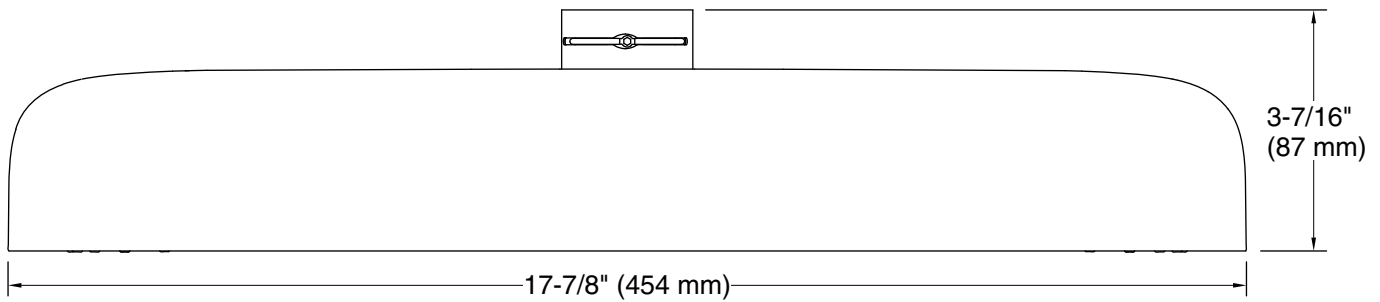

### Features

- Dual-function oblong rainhead features Full Coverage with Katalyst technology, a drenching spray experience ideal for rinsing shampoo from hair.
- Ribbon Massage delivers a waterfall-like angled stream that cascades over shoulders for a relaxing massage spray experience.
- MasterClean™ sprayface features an easy-to-clean surface that withstands mineral buildup.
- Optimized sprayface for maximum performance.
- 2.5 gpm (9.5 lpm) maximum flow rate at 80 psi (5.5 bar).
- Requires two-function rainhead arm and flange (sold separately).

### Codes/Standards

None Applicable

See website for detailed warranty information.

**Technical Information**

All product dimensions are nominal.

**Showerhead/Body Spray:**

Rated maximum flow: 2.5 gal/min (9.5 l/min)