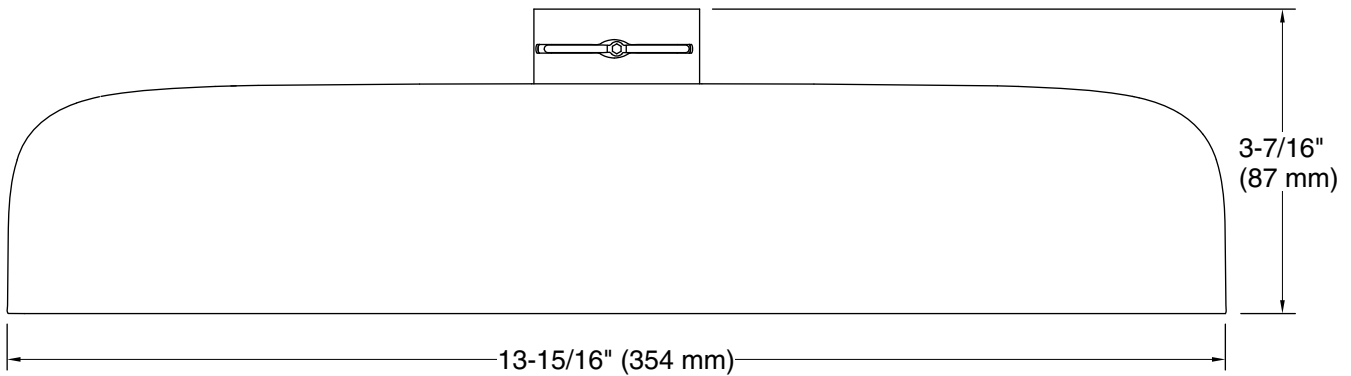

Features

- Dual-function oblong rainhead features Full Coverage with Katalyst technology, a drenching spray experience ideal for rinsing shampoo from hair.
- Ribbon Massage delivers a waterfall-like angled stream that cascades over shoulders for a relaxing massage spray experience.
- MasterClean™ sprayface features an easy-to-clean surface that withstands mineral buildup.
- Optimized sprayface for maximum performance.
- 2.5 gpm (9.5 lpm) maximum flow rate at 80 psi (5.5 bar).
- Requires two-function rainhead arm and flange (sold separately).

Codes/Standards

None Applicable

See website for detailed warranty information.

Technical Information

All product dimensions are nominal.

Showerhead/Body Spray:

Rated maximum flow: 2.5 gal/min (9.5 l/min)

flow:

Pressure: 80 psi (5.5 bar)