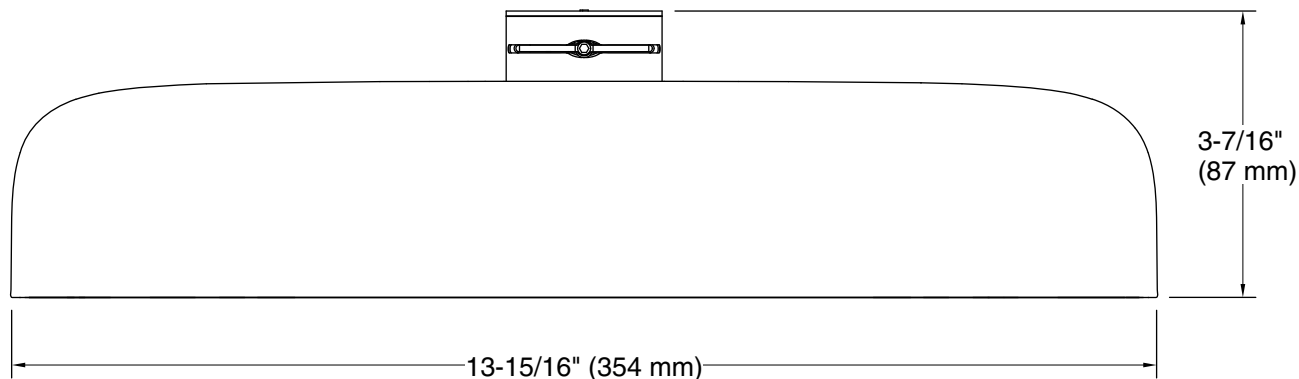

See website for detailed warranty information.

Technical Information

All product dimensions are nominal.

Showerhead/Body Spray:

Rated maximum flow: 2.5 gal/min (9.5 l/min)

Pressure: 80 psi (5.5 bar)