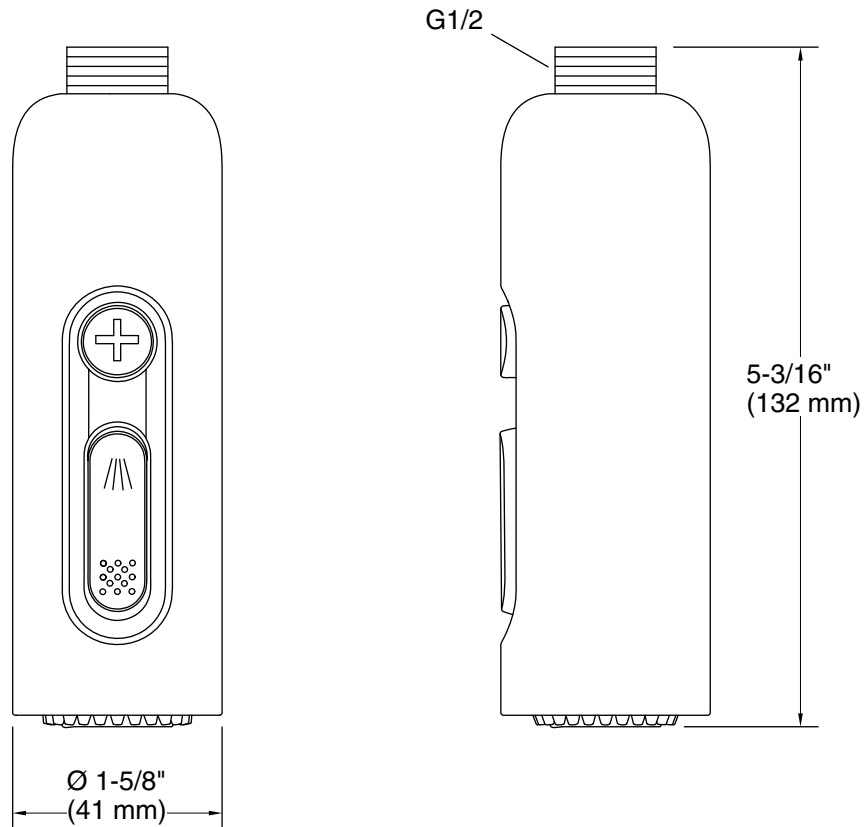

Features

- Multifunction handshower offers two spray options.
- Sweep® spray provides a wide massage stream of fine droplets with moderate pressure.
- Cloud spray experience restores with a thick cloud of silky, super-fine water droplets.
- MasterClean™ sprayface features an easy-to-clean surface that withstands mineral buildup.
- Optimized sprayface for maximum performance.
- 2.5 gpm (9.5 lpm) maximum flow rate.

Material

- Premium material construction for durability and reliability.
- KOHLER finishes resist corrosion and tarnishing.

Installation

- G 1/2 inlet connection.
- Requires shower hose (sold separately).
- Requires wand handshower holder or ceiling-mount dual shower arm (sold separately).
- Not recommended for use with a standard handshower holder.

Recommended Products/Accessories

- K-23723 Faucet cleaner
- K-26305 Ceiling-mount single-function dual rainhead arm

Codes/Standards

None Applicable

See website for detailed warranty information.

Technical Information

All product dimensions are nominal.

Handshower:

Rated maximum flow: 2.5 gal/min (9.5 l/min)
Pressure: 45 psi (3.1 bar)