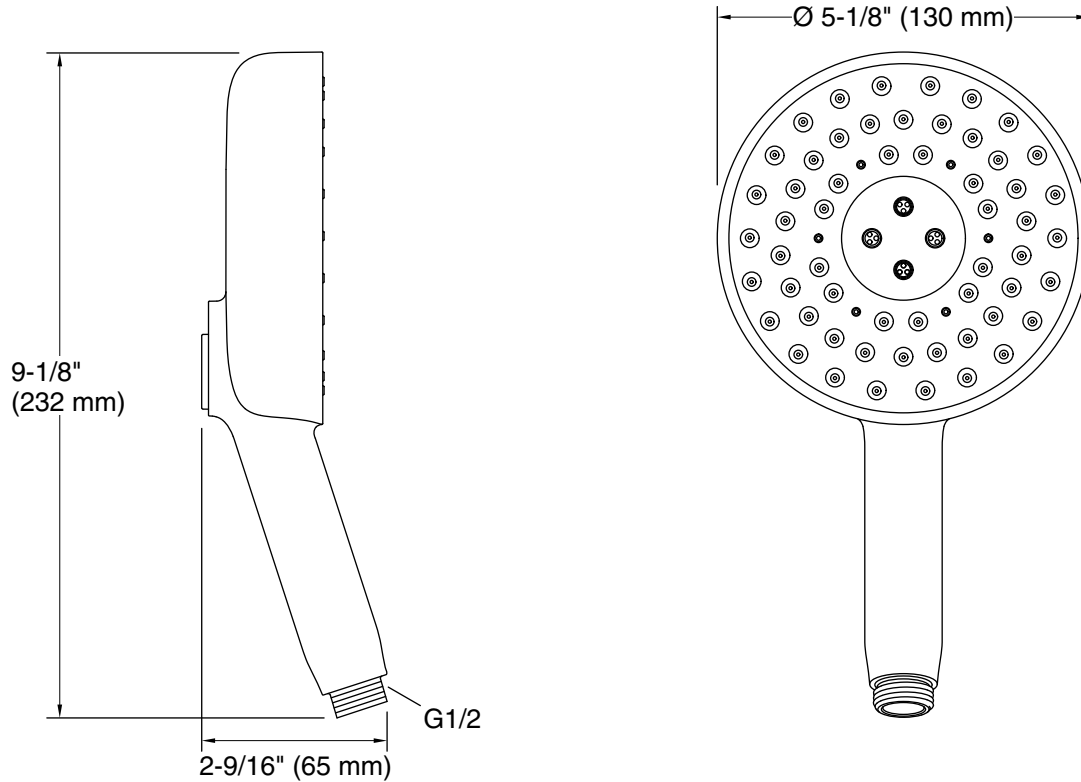

Installation

- G 1/2 inlet connection.
- Requires shower hose (sold separately).
- Bracket or slidebar required for wall-mount installation.
- Deck-mount holder required for deck-mount installation.

Codes/Standards

None Applicable

See website for detailed warranty information.

Technical Information

All product dimensions are nominal.

Handshower:

Pressure: 80 psi (5.5 bar)

Showerhead/Body Spray:

Rated maximum flow: 2.5 gal/min (9.5 l/min)

Pressure: 80 psi (5.5 bar)