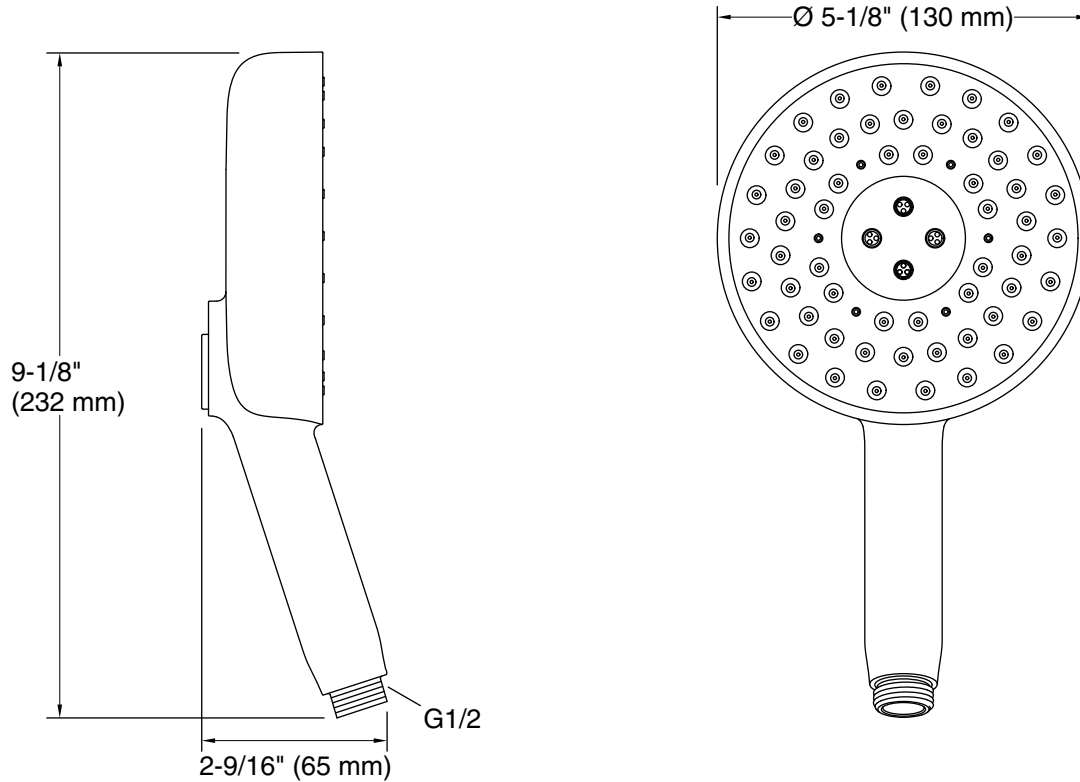

Technical Information

All product dimensions are nominal.