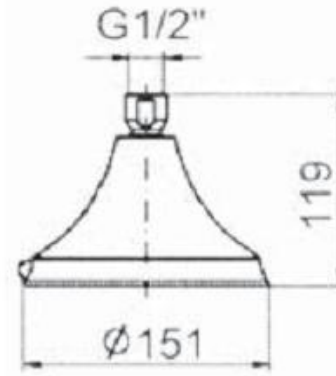

Product Specification:

Model	Finish
FINIAL Single-function Showerhead	
K-10282T	CP AF BN
FINIAL Multi-function Showerhead	
K-10284T	CP AF BN SN

Product Dimension:

K-10282T

K-10284T

Please note that the above information are subject to change without notice.