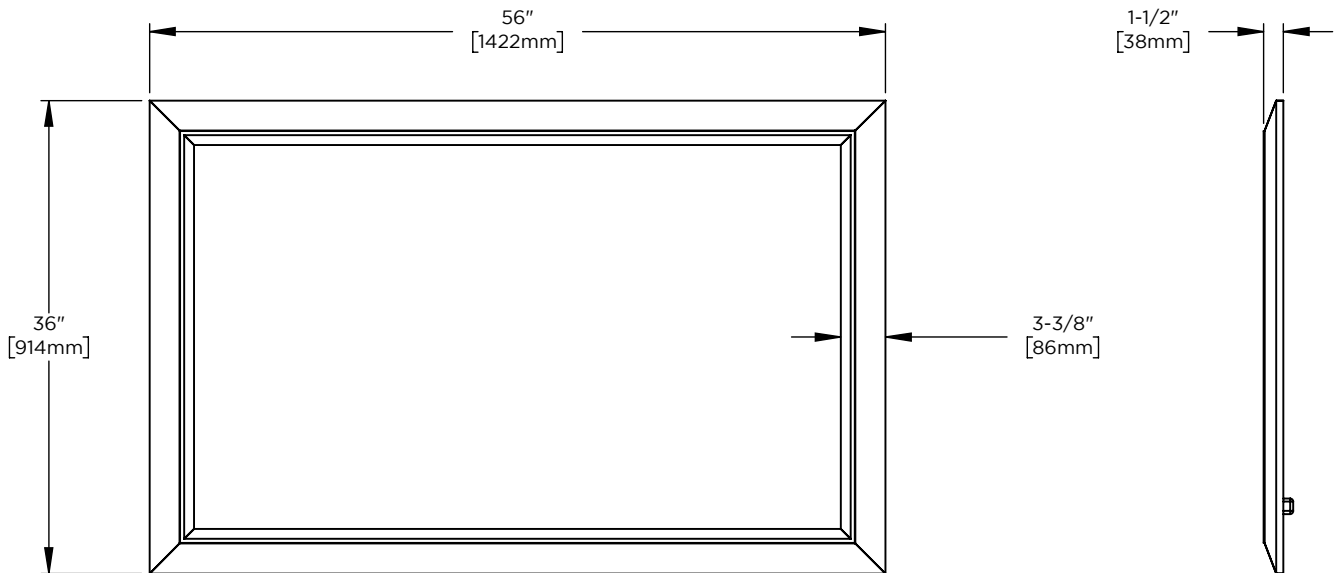

Features

- Mirror with wide oak frame and hand finished metal inlay

Materials & Construction

- Hardwood frame with stainless steel inlay
- Structural plywood backing
- Includes all required mounting hardware

Options

- Available in:
 CM5636W20369, Light Gray Oak with Brushed Pewter
 CM5636W21068, Weathered Oak Drift with Iron Black
- Compliments Craft Series designs and finishes

Dimensions

Width: 56"

Height: 36"

Model Number Key

PRODUCT LINE	CATEGORY	WIDTH	HEIGHT	STYLE	FINISH OPTIONS
C = Craft Series	M = Mirror	56"	36"	W = Wood Mirror	(See above)

Wood Mirror with Metal Inlay CM5636W