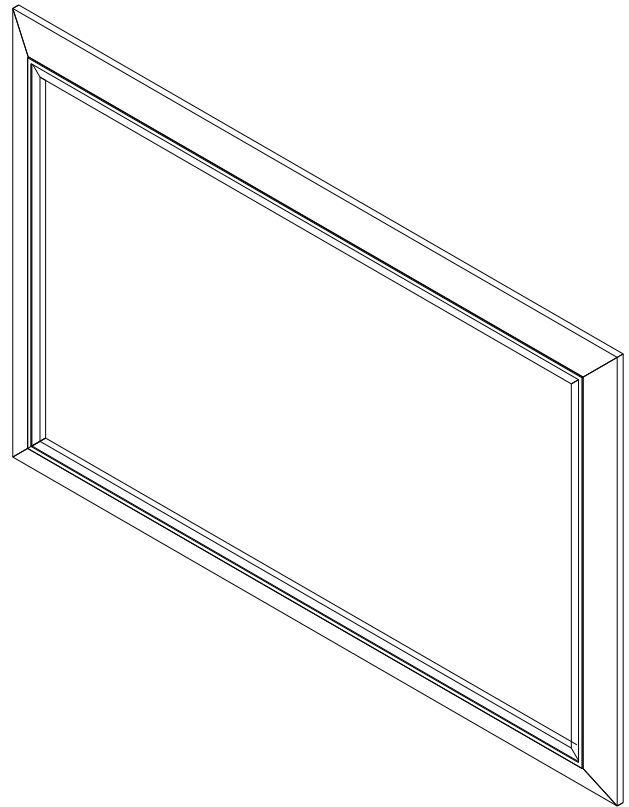

Features

- Mirror with wide oak frame and hand finished metal inlay

Materials & Construction

- Hardwood frame with stainless steel inlay
- Structural plywood backing
- Includes all required mounting hardware

Options

- Available in:
 CM5636W20369, Light Gray Oak with Brushed Pewter
 CM5636W21068, Weathered Oak Drift with Iron Black
- Compliments Craft Series designs and finishes

Dimensions

Width: 56"

Height: 36"

Model Number Key

PRODUCT LINE	CATEGORY	WIDTH	HEIGHT	STYLE	FINISH OPTIONS
C = Craft Series	M = Mirror	56"	36"	W = Wood Mirror	(See above)

Wood Mirror with Metal Inlay CM5636W