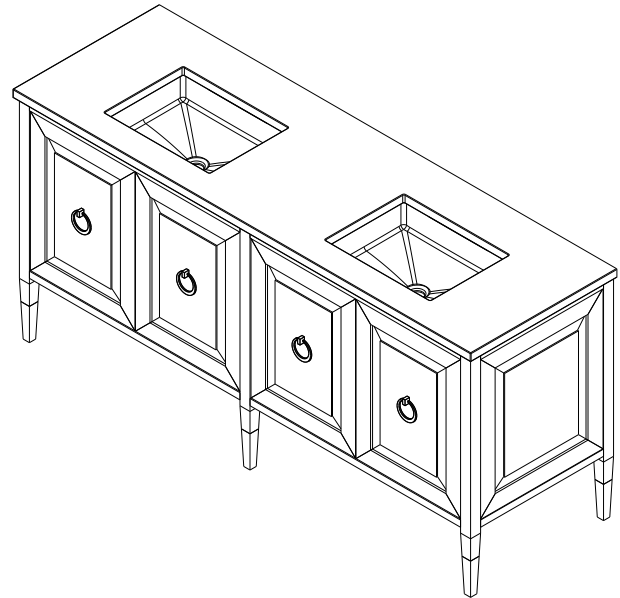

Features

- Distinctive mitered raised panel doors
- Matching raised panel sides
- Richly textured oak finish
- Decorative metal leg detail
- Adjustable storage shelves

Materials & Construction

- Solid wood and veneer construction
- Full plywood back panel, no cutout
- Stainless steel ring pulls
- Blum slow close hinges
- Durable, moisture resistant polyurethane finish
- Adjustable leveling feet

Dimensions

Width: 71"
 Height: 32-7/8"
 Depth: 22-1/2"

Model Number Key

PRODUCT LINE	CATEGORY	COLLECTION	WIDTH	FINISH OPTIONS	OPTIONS
C = Craft Series	V = Vanity	WI = Willowmere	72"	(See above)	(See above)

Features

- Stone top is fabricated with pre-drilled knock-outs, accommodating a deck mounted or a wall mounted faucet
- The Willowmere stone top is fabricated for the Kallista Perfect Centric Rectangle Basin
- Stone tops are honed, we recommend sealing prior to use with a penetrating sealer
- Periodic cleaning and resealing of the stone top is recommended using products formulated for natural stone

Materials & Construction

- Stone tops are fabricated from marble originating in Italy and Portugal

Options

- Available in:
 - AS19023, Carrara Top
 - AS19024, Calacatta Top

Dimensions

Width: 72"

Height: 1"

Depth: 23"