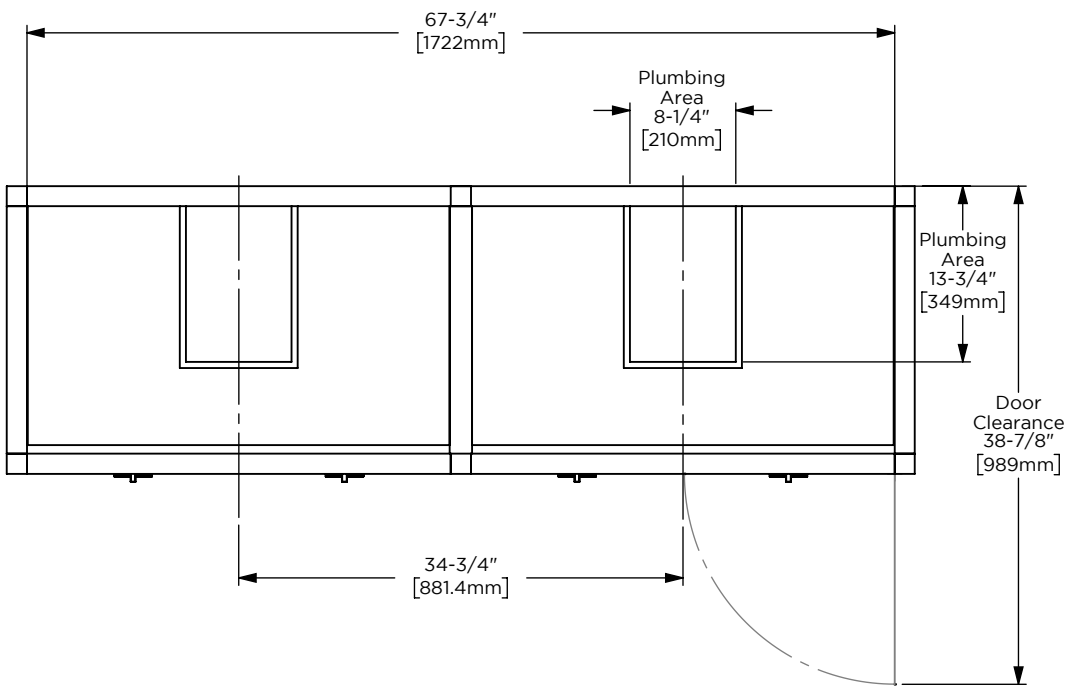

Dimensions

Width: 71"
 Height: 32-7/8"
 Depth: 22-1/2"

Model Number Key

PRODUCT LINE	CATEGORY	COLLECTION	WIDTH	FINISH OPTIONS	OPTIONS
C = Craft Series	V = Vanity	WI = Willowmere	72"	(See above)	(See above)

Features

- Stone top is fabricated with pre-drilled knock-outs, accommodating a deck mounted or a wall mounted faucet
- The Willowmere stone top is fabricated for the Kallista Perfect Centric Rectangle Basin
- Stone tops are honed, we recommend sealing prior to use with a penetrating sealer
- Periodic cleaning and resealing of the stone top is recommended using products formulated for natural stone

Materials & Construction

- Stone tops are fabricated from marble originating in Italy and Portugal

Options

- Available in:
 - AS19023, Carrara Top
 - AS19024, Calacatta Top

Dimensions

Width: 72"

Height: 1"

Depth: 23"