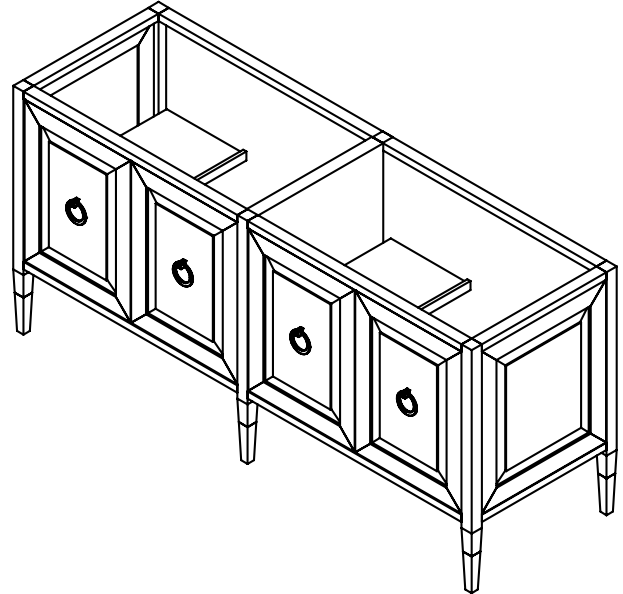

Features

- Distinctive mitered raised panel doors
- Matching raised panel sides
- Richly textured oak finish
- Decorative metal leg detail
- Adjustable storage shelves

Materials & Construction

- Solid wood and veneer construction
- Full plywood back panel, no cutout
- Stainless steel ring pulls
- Blum slow close hinges
- Durable, moisture resistant polyurethane finish
- Adjustable leveling feet

Dimensions

Width: 71"
 Height: 32-7/8"
 Depth: 22-1/2"

Model Number Key

PRODUCT LINE	CATEGORY	COLLECTION	WIDTH	FINISH OPTIONS	OPTIONS
C = Craft Series	V = Vanity	WI = Willowmere	72"	(See above)	(See above)

Features

- Stone top is fabricated with pre-drilled knock-outs, accommodating a deck mounted or a wall mounted faucet
- The Willowmere stone top is fabricated for the Kallista Perfect Centric Rectangle Basin
- Stone tops are honed, we recommend sealing prior to use with a penetrating sealer
- Periodic cleaning and resealing of the stone top is recommended using products formulated for natural stone

Materials & Construction

- Stone tops are fabricated from marble originating in Italy and Portugal

Options

- Available in:
 - AS19023, Carrara Top
 - AS19024, Calacatta Top

Dimensions

Width: 72"

Height: 1"

Depth: 23"