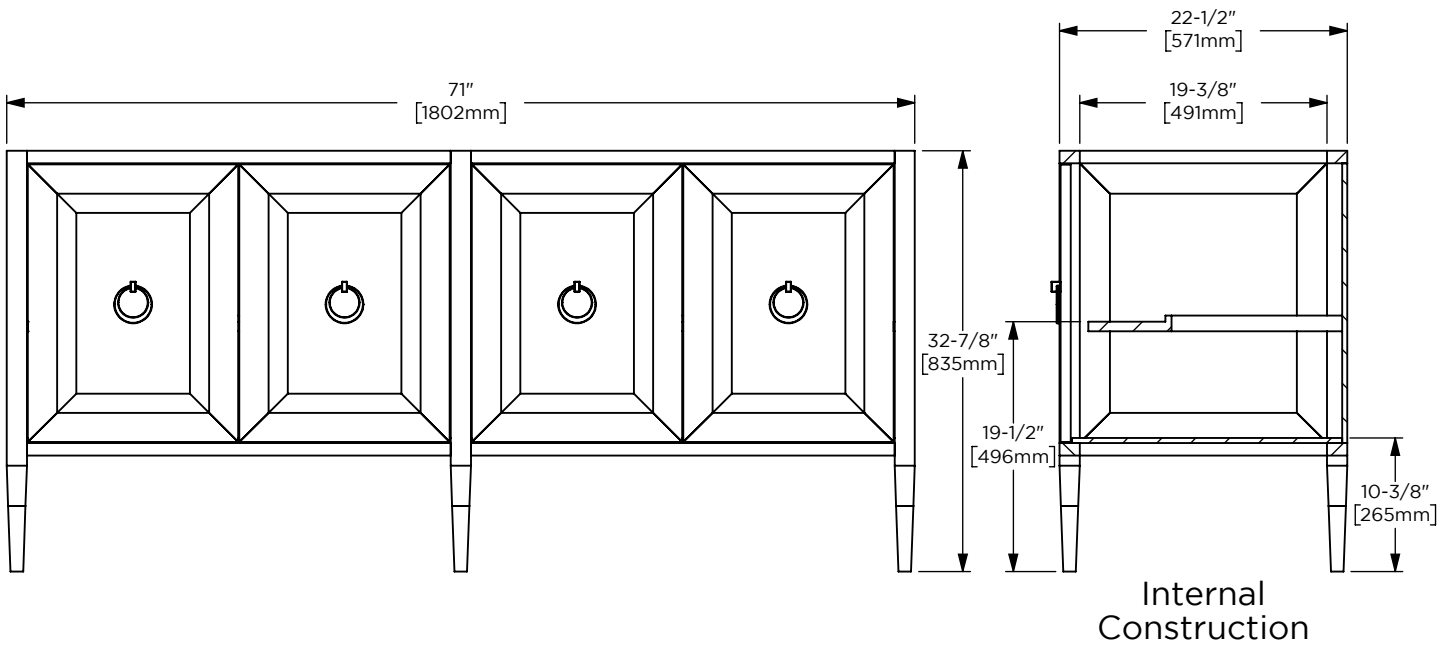

Dimensions

Width: 71"
 Height: 32-7/8"
 Depth: 22-1/2"

Model Number Key

PRODUCT LINE	CATEGORY	COLLECTION	WIDTH	FINISH OPTIONS	OPTIONS
C = Craft Series	V = Vanity	WI = Willowmere	72"	(See above)	(See above)

Materials & Construction

- Stone tops are fabricated from marble originating in Italy and Portugal

Options

- Available in:
 - AS19023, Carrara Top
 - AS19024, Calacatta Top

Dimensions

Width: 72"

Height: 1"

Depth: 23"