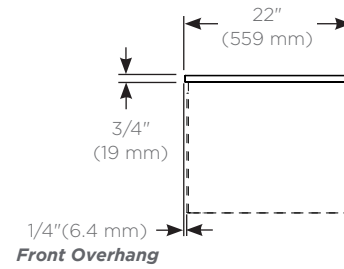

### Dimensions

- Width:** 61" (1549 mm)  
**Depth:** 22" (559 mm)  
**Thickness:** 3/4" (19 mm)  
**Weight:** 90 lbs (40.8 kg)

### Model Number Key

	T	F	61	G	92
Category	T = Top				
Depth	F = 22" (559 mm) Engineered Stone				
Width	61" (1549 mm)				
Sink Type	G = Dry Top or Vessel (Fabrication Required)				
Colors	90 = Engineered Stone, Lava Black (Silestone Tebas Black) 91 = Engineered Stone, Stone Gray (Silestone Expo Gray) 92 = Engineered Stone, Quartz White (Silestone White Storm) 93 = Engineered Stone, White Zeus Extreme (Silestone) 94 = Engineered Stone, Lyra (Silestone)				

## Dimensions

**Top View**

**Front View**

**Side view**