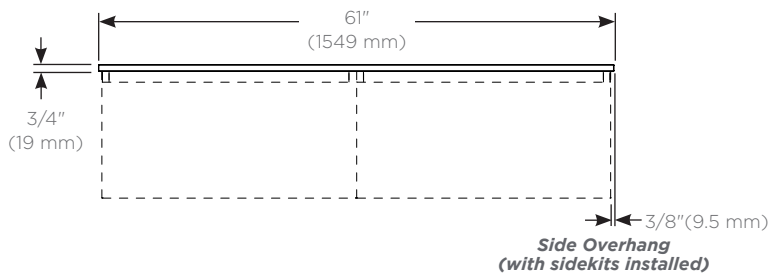

### Dimensions

- Width:** 61" (1549 mm)  
**Depth:** 22" (559 mm)  
**Thickness:** 3/4" (19 mm)  
**Weight:** 90 lbs (40.8 kg)

### Model Number Key

	T	F	61	G	92
Category	T = Top				
Depth	F = 22" (559 mm) Engineered Stone				
Width	61" (1549 mm)				
Sink Type	G = Dry Top or Vessel (Fabrication Required)				
Colors	90 = Engineered Stone, Lava Black (Silestone Tebas Black) 91 = Engineered Stone, Stone Gray (Silestone Expo Gray) 92 = Engineered Stone, Quartz White (Silestone White Storm) 93 = Engineered Stone, White Zeus Extreme (Silestone) 94 = Engineered Stone, Lyra (Silestone)				

## Dimensions

**Top View**

**Front View**

**Side view**