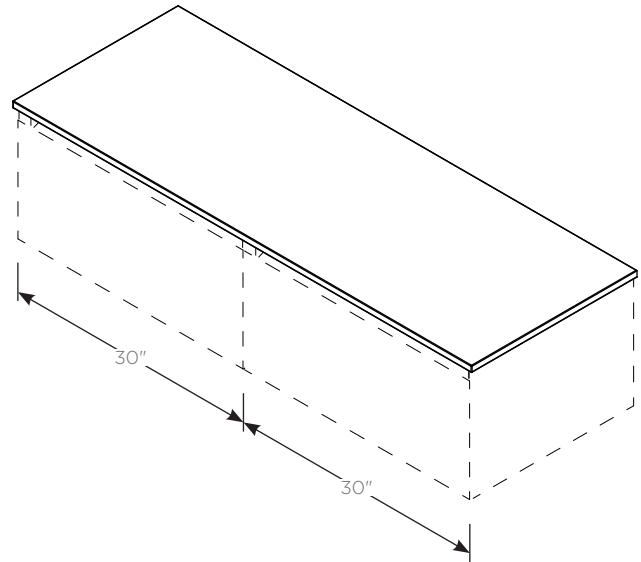

### Features

- Silestone Quartz surface
- Can be configured without a sink for a wall mounted nightstand or credenza assembly.

### Dimensions

- Width:** 61" (1549 mm)  
**Depth:** 22" (559 mm)  
**Thickness:** 3/4" (19 mm)  
**Weight:** 90 lbs (40.8 kg)

### Model Number Key

	T	F	61	G	92
Category	T = Top				
Depth	F = 22" (559 mm) Engineered Stone				
Width	61" (1549 mm)				
Sink Type	G = Dry Top or Vessel (Fabrication Required)				
Colors	90 = Engineered Stone, Lava Black (Silestone Tebas Black) 91 = Engineered Stone, Stone Gray (Silestone Expo Gray) 92 = Engineered Stone, Quartz White (Silestone White Storm) 93 = Engineered Stone, White Zeus Extreme (Silestone) 94 = Engineered Stone, Lyra (Silestone)				

## Dimensions

**Top View**

**Front View**

**Side view**