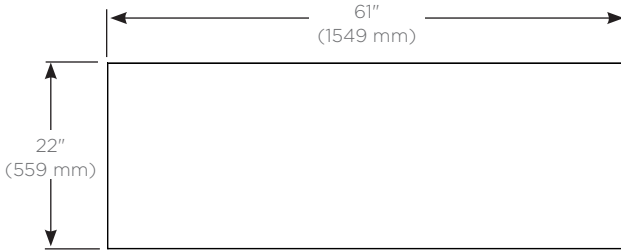

### Dimensions

- Width:** 61" (1549 mm)  
**Depth:** 22" (559 mm)  
**Thickness:** 3/4" (19 mm)  
**Weight:** 90 lbs (40.8 kg)

### Model Number Key

	T	F	61	G	92
Category	T = Top				
Depth	F = 22" (559 mm) Engineered Stone				
Width	61" (1549 mm)				
Sink Type	G = Dry Top or Vessel (Fabrication Required)				
Colors	90 = Engineered Stone, Lava Black (Silestone Tebas Black) 91 = Engineered Stone, Stone Gray (Silestone Expo Gray) 92 = Engineered Stone, Quartz White (Silestone White Storm) 93 = Engineered Stone, White Zeus Extreme (Silestone) 94 = Engineered Stone, Lyra (Silestone)				

## Dimensions

**Top View**

**Front View**

**Side view**