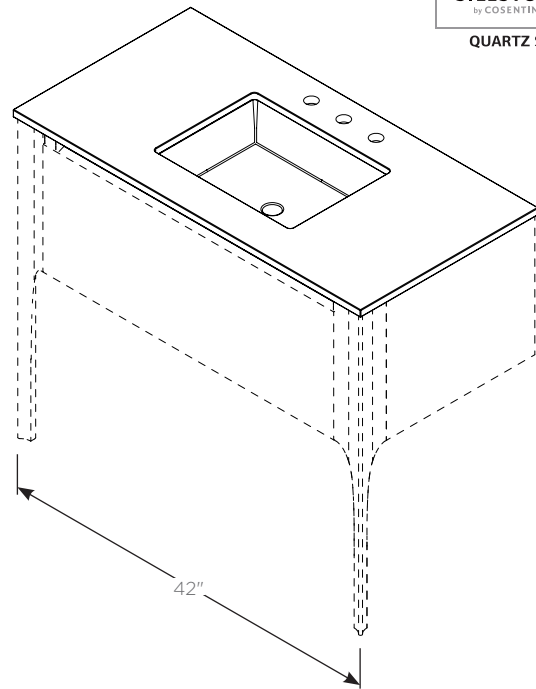

Features

- Silestone Quartz surface
- Includes Robern ceramic lavatory and proprietary Robern mounting brackets (for use with Balletto vanities).
- Includes installation hardware and silicone

Dimensions

Width: 43" (1092 mm)
Depth: 22" (559 mm)
Thickness: 3/4" (19 mm)
Weight: 74 lbs (33.6 kg)

Options

- Stone Top Color Options:
 - Quartz White
 - White Zeus Extreme
 - Stone Gray
 - Lyra
 - Lava Black
- Faucet Hole Patterns available:
 - Single Hole
 - 8" Widespread Three Hole
- Sink Configurations:
 - Undercounter Sink (Single)

Model Number Key

T F 43 U C O 92 - 8

Category	T = Top
Depth	F = 22" (559 mm) Engineered Stone
Width	43" (1092 mm)
Sink Type	U = Undercounter Sink
Sink Location	C = Center
Overflow	O = Overflow
Colors	<p>90 = Engineered Stone, Lava Black (Silestone Tebas Black)</p> <p>91 = Engineered Stone, Stone Gray (Silestone Expo Gray)</p> <p>92 = Engineered Stone, Quartz White (Silestone White Storm)</p> <p>93 = Engineered Stone, White Zeus Extreme (Silestone)</p> <p>94 = Engineered Stone, Lyra (Silestone)</p>
Faucet Hole Drilling	<p>1 = Single-Hole (Centered on Sink Location)</p> <p>8 = 3-Hole (Centered on Sink Location)</p>

Dimensions