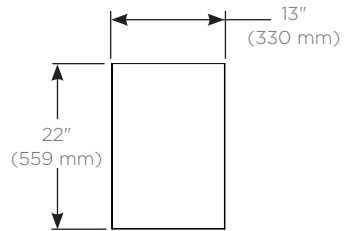

Features

- Silestone Quartz surface
- Can be configured without a sink for a wall mounted nightstand or credenza assembly.

Dimensions

- Width:** 13" (330 mm)
- Depth:** 22" (559 mm)
- Thickness:** 3/4" (19 mm)
- Weight:** 19 lbs (8.6 kg)

Options

- Stone Top Color Options:
 - Quartz White
 - White Zeus Extreme
 - Stone Gray
 - Lyra
 - Lava Black

Model Number Key

	T	F	13	G	92
Category	T = Top				
Depth	F = 22" (559 mm) Engineered Stone				
Width	13" (330 mm)				
Sink Type	G = Dry Top				
Colors	90 = Engineered Stone, Lava Black (Silestone Tebas Black) 91 = Engineered Stone, Stone Gray (Silestone Expo Gray) 92 = Engineered Stone, Quartz White (Silestone White Storm) 93 = Engineered Stone, White Zeus Extreme (Silestone) 94 = Engineered Stone, Lyra (Silestone)				

Dimensions

Top View

Front View

Side view