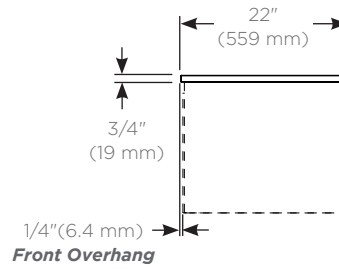

Features

- Silestone Quartz surface
- Can be configured without a sink for a wall mounted nightstand or credenza assembly.

Dimensions

- Width:** 13" (330 mm)
- Depth:** 22" (559 mm)
- Thickness:** 3/4" (19 mm)
- Weight:** 19 lbs (8.6 kg)

Options

- Stone Top Color Options:
 - Quartz White
 - White Zeus Extreme
 - Stone Gray
 - Lyra
 - Lava Black

Model Number Key

	T	F	13	G	92
Category	T = Top				
Depth	F = 22" (559 mm) Engineered Stone				
Width	13" (330 mm)				
Sink Type	G = Dry Top				
Colors	90 = Engineered Stone, Lava Black (Silestone Tebas Black) 91 = Engineered Stone, Stone Gray (Silestone Expo Gray) 92 = Engineered Stone, Quartz White (Silestone White Storm) 93 = Engineered Stone, White Zeus Extreme (Silestone) 94 = Engineered Stone, Lyra (Silestone)				

Dimensions

Top View

Front View

Side view