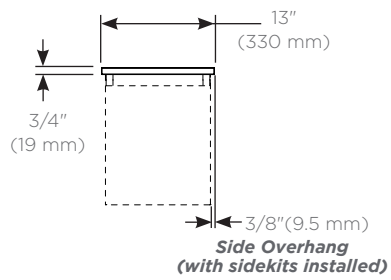

Features

- Silestone Quartz surface
- Can be configured without a sink for a wall mounted nightstand or credenza assembly.

Dimensions

- Width:** 13" (330 mm)
- Depth:** 22" (559 mm)
- Thickness:** 3/4" (19 mm)
- Weight:** 19 lbs (8.6 kg)

Options

- Stone Top Color Options:
 - Quartz White
 - White Zeus Extreme
 - Stone Gray
 - Lyra
 - Lava Black

Model Number Key

	T	F	13	G	92
Category	T = Top				
Depth	F = 22" (559 mm) Engineered Stone				
Width	13" (330 mm)				
Sink Type	G = Dry Top				
Colors	90 = Engineered Stone, Lava Black (Silestone Tebas Black) 91 = Engineered Stone, Stone Gray (Silestone Expo Gray) 92 = Engineered Stone, Quartz White (Silestone White Storm) 93 = Engineered Stone, White Zeus Extreme (Silestone) 94 = Engineered Stone, Lyra (Silestone)				

Dimensions

Top View

Front View

Side view