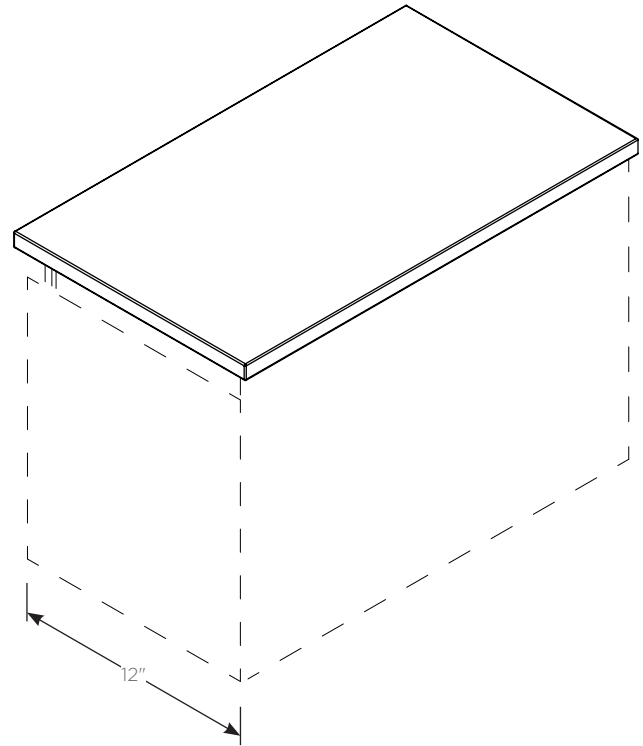

Features

- Silestone Quartz surface
- Can be configured without a sink for a wall mounted nightstand or credenza assembly.

Dimensions

- Width:** 13" (330 mm)
- Depth:** 22" (559 mm)
- Thickness:** 3/4" (19 mm)
- Weight:** 19 lbs (8.6 kg)

Options

- Stone Top Color Options:
 - Quartz White
 - White Zeus Extreme
 - Stone Gray
 - Lyra
 - Lava Black

Model Number Key

	T	F	13	G	92
Category	T = Top				
Depth	F = 22" (559 mm) Engineered Stone				
Width	13" (330 mm)				
Sink Type	G = Dry Top				
Colors	90 = Engineered Stone, Lava Black (Silestone Tebas Black) 91 = Engineered Stone, Stone Gray (Silestone Expo Gray) 92 = Engineered Stone, Quartz White (Silestone White Storm) 93 = Engineered Stone, White Zeus Extreme (Silestone) 94 = Engineered Stone, Lyra (Silestone)				

Dimensions

Top View

Front View

Side view