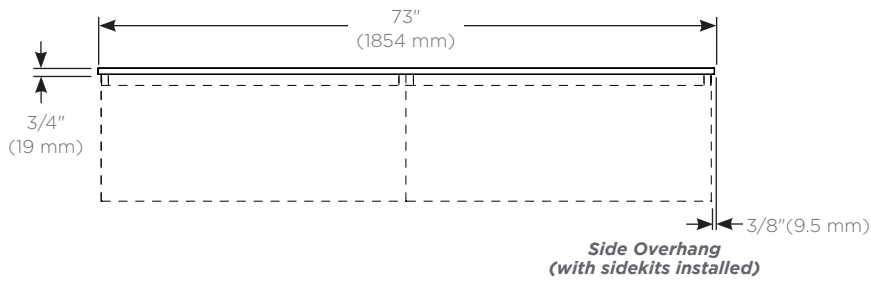

Features

- Silestone Quartz surface
- Can be configured without a sink for a wall mounted nightstand or credenza assembly.

Dimensions

Width: 73" (1854 mm)
Depth: 19" (483 mm)
Thickness: 3/4" (19 mm)
Weight: 93 lbs (42.2 kg)

	T	E	73	G	92
Category	T = Top				
Depth	E = 19" (483 mm) Engineered Stone				
Width	73" (1854 mm)				
Sink Type	G = Dry Top or Vessel (Fabrication Required)				
Colors	90 = Engineered Stone, Lava Black (Silestone Tebas Black) 91 = Engineered Stone, Stone Gray (Silestone Expo Gray) 92 = Engineered Stone, Quartz White (Silestone White Storm) 93 = Engineered Stone, White Zeus Extreme (Silestone) 94 = Engineered Stone, Lyra (Silestone)				

Dimensions

Top View

Front View

Side view