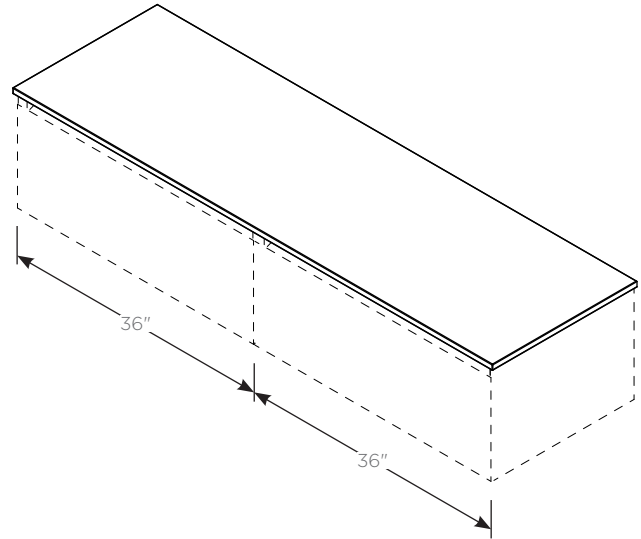

Features

- Silestone Quartz surface
- Can be configured without a sink for a wall mounted nightstand or credenza assembly.

Dimensions

Width: 73" (1854 mm)
Depth: 19" (483 mm)
Thickness: 3/4" (19 mm)
Weight: 93 lbs (42.2 kg)

Options

- Stone Top Color Options:
  - Quartz White
  - White Zeus Extreme
  - Stone Gray
  - Lyra
  - Lava Black
- Sink Configurations:
  - Dry Top (No Sink)
  - Vessel (Fabrication Required)

Model Number Key

	T	E	73	G	92
Category	T = Top				
Depth	E = 19" (483 mm) Engineered Stone				
Width	73" (1854 mm)				
Sink Type	G = Dry Top or Vessel (Fabrication Required)				
Colors	90 = Engineered Stone, Lava Black (Silestone Tebas Black) 91 = Engineered Stone, Stone Gray (Silestone Expo Gray) 92 = Engineered Stone, Quartz White (Silestone White Storm) 93 = Engineered Stone, White Zeus Extreme (Silestone) 94 = Engineered Stone, Lyra (Silestone)