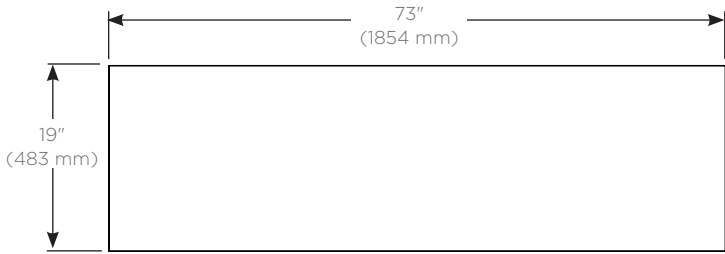

Features

- Silestone Quartz surface
- Can be configured without a sink for a wall mounted nightstand or credenza assembly.

Dimensions

Width: 73" (1854 mm)
Depth: 19" (483 mm)
Thickness: 3/4" (19 mm)
Weight: 93 lbs (42.2 kg)

	T	E	73	G	92
Category	T = Top				
Depth	E = 19" (483 mm) Engineered Stone				
Width	73" (1854 mm)				
Sink Type	G = Dry Top or Vessel (Fabrication Required)				
Colors	90 = Engineered Stone, Lava Black (Silestone Tebas Black) 91 = Engineered Stone, Stone Gray (Silestone Expo Gray) 92 = Engineered Stone, Quartz White (Silestone White Storm) 93 = Engineered Stone, White Zeus Extreme (Silestone) 94 = Engineered Stone, Lyra (Silestone)				

Dimensions

Top View

Front View

Side view