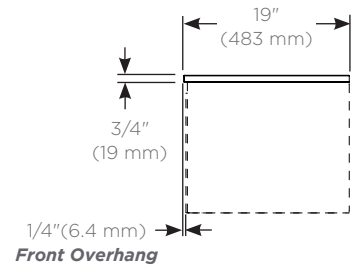

	T	E	73	G	92
Category	T = Top				
Depth	E = 19" (483 mm) Engineered Stone				
Width	73" (1854 mm)				
Sink Type	G = Dry Top or Vessel (Fabrication Required)				
Colors	90 = Engineered Stone, Lava Black (Silestone Tebas Black) 91 = Engineered Stone, Stone Gray (Silestone Expo Gray) 92 = Engineered Stone, Quartz White (Silestone White Storm) 93 = Engineered Stone, White Zeus Extreme (Silestone) 94 = Engineered Stone, Lyra (Silestone)				

Dimensions

Top View

Front View

Side view