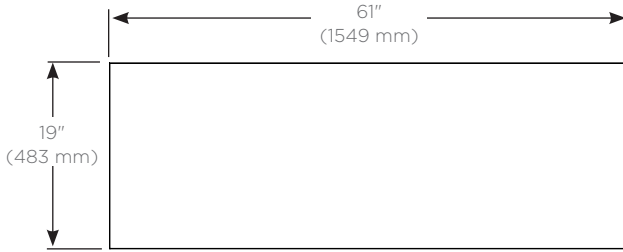

Features

- Silestone Quartz surface
- Can be configured without a sink for a wall mounted nightstand or credenza assembly.

Dimensions

- Width:** 61" (1549 mm)
Depth: 19" (483 mm)
Thickness: 3/4" (19 mm)
Weight: 78 lbs (35.4 kg)

	T	E	61	G	92
Category	T = Top				
Depth	E = 19" (483 mm) Engineered Stone				
Width	61" (1549 mm)				
Sink Type	G = Dry Top or Vessel (Fabrication Required)				
Colors	90 = Engineered Stone, Lava Black (Silestone Tebas Black) 91 = Engineered Stone, Stone Gray (Silestone Expo Gray) 92 = Engineered Stone, Quartz White (Silestone White Storm) 93 = Engineered Stone, White Zeus Extreme (Silestone) 94 = Engineered Stone, Lyra (Silestone)				

Dimensions

Top View

Front View

Side view