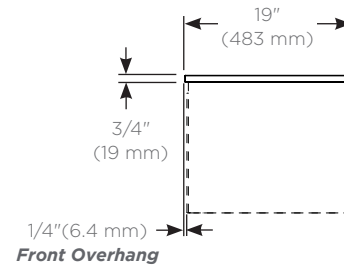

	T	E	61	G	92
Category	T = Top				
Depth	E = 19" (483 mm) Engineered Stone				
Width	61" (1549 mm)				
Sink Type	G = Dry Top or Vessel (Fabrication Required)				
Colors	90 = Engineered Stone, Lava Black (Silestone Tebas Black) 91 = Engineered Stone, Stone Gray (Silestone Expo Gray) 92 = Engineered Stone, Quartz White (Silestone White Storm) 93 = Engineered Stone, White Zeus Extreme (Silestone) 94 = Engineered Stone, Lyra (Silestone)				

Dimensions

Top View

Front View

Side view