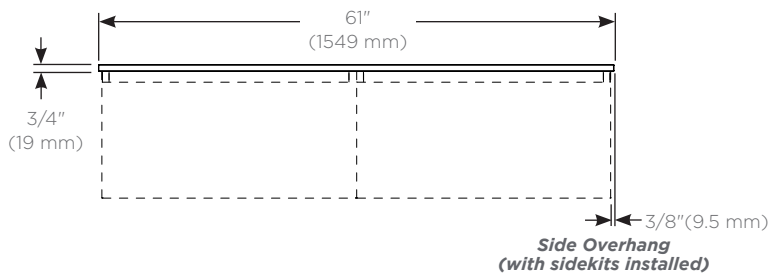

Features

- Silestone Quartz surface
- Can be configured without a sink for a wall mounted nightstand or credenza assembly.

Dimensions

- Width:** 61" (1549 mm)
Depth: 19" (483 mm)
Thickness: 3/4" (19 mm)
Weight: 78 lbs (35.4 kg)

	T	E	61	G	92
Category	T = Top				
Depth	E = 19" (483 mm) Engineered Stone				
Width	61" (1549 mm)				
Sink Type	G = Dry Top or Vessel (Fabrication Required)				
Colors	90 = Engineered Stone, Lava Black (Silestone Tebas Black) 91 = Engineered Stone, Stone Gray (Silestone Expo Gray) 92 = Engineered Stone, Quartz White (Silestone White Storm) 93 = Engineered Stone, White Zeus Extreme (Silestone) 94 = Engineered Stone, Lyra (Silestone)				

Dimensions

Top View

Front View

Side view