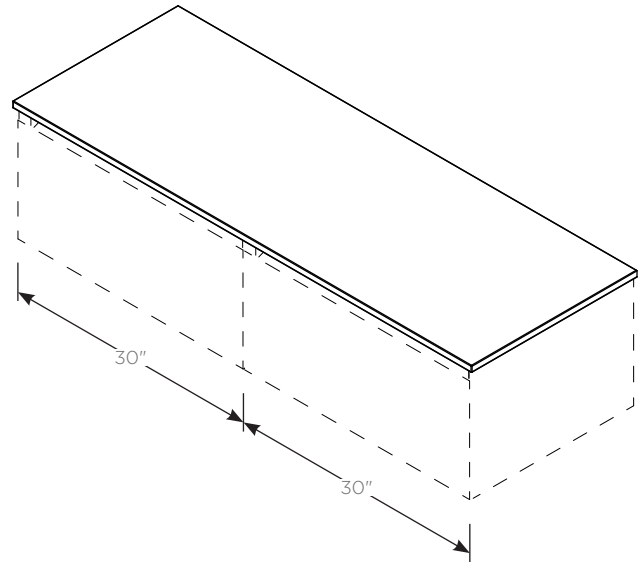

Features

- Silestone Quartz surface
- Can be configured without a sink for a wall mounted nightstand or credenza assembly.

Dimensions

1. **Width:** 61" (1549 mm)
   Depth: 19" (483 mm)
   Thickness: 3/4" (19 mm)
   Weight: 78 lbs (35.4 kg)

Options

- Stone Top Color Options:
  - Quartz White
  - White Zeus Extreme
  - Stone Gray
  - Lyra
  - Lava Black
- Sink Configurations:
  - Dry Top (No Sink)
  - Vessel (Fabrication Required)

Model Number Key

	T	E	61	G	92
Category	T = Top				
Depth	E = 19" (483 mm) Engineered Stone				
Width	61" (1549 mm)				
Sink Type	G = Dry Top or Vessel (Fabrication Required)				
Colors	90 = Engineered Stone, Lava Black (Silestone Tebas Black) 91 = Engineered Stone, Stone Gray (Silestone Expo Gray) 92 = Engineered Stone, Quartz White (Silestone White Storm) 93 = Engineered Stone, White Zeus Extreme (Silestone) 94 = Engineered Stone, Lyra (Silestone)