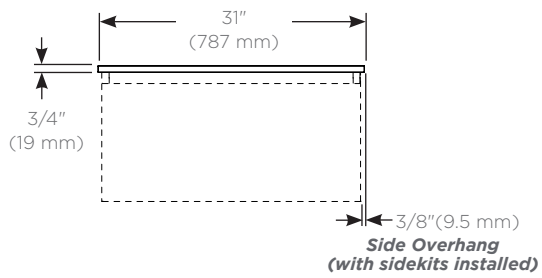

### Dimensions

- Width:** 31" (787 mm)  
**Depth:** 19" (483 mm)  
**Thickness:** 3/4" (19 mm)  
**Weight:** 39 lbs (17.7 kg)

### Model Number Key

	T	E	31	G	92
Category	T = Top				
Depth	E = 19" (483 mm) Engineered Stone				
Width	31" (787 mm)				
Sink Type	G = Dry Top or Vessel (Fabrication Required)				
Colors	90 = Engineered Stone, Lava Black (Silestone Tebas Black) 91 = Engineered Stone, Stone Gray (Silestone Expo Gray) 92 = Engineered Stone, Quartz White (Silestone White Storm) 93 = Engineered Stone, White Zeus Extreme (Silestone) 94 = Engineered Stone, Lyra (Silestone)				

## Dimensions

**Top View**

**Front View**

**Side view**