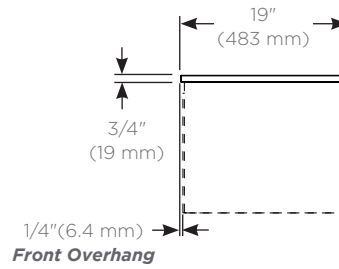

### Dimensions

- Width:** 31" (787 mm)  
**Depth:** 19" (483 mm)  
**Thickness:** 3/4" (19 mm)  
**Weight:** 39 lbs (17.7 kg)

### Model Number Key

	T	E	31	G	92
Category	T = Top				
Depth	E = 19" (483 mm) Engineered Stone				
Width	31" (787 mm)				
Sink Type	G = Dry Top or Vessel (Fabrication Required)				
Colors	90 = Engineered Stone, Lava Black (Silestone Tebas Black) 91 = Engineered Stone, Stone Gray (Silestone Expo Gray) 92 = Engineered Stone, Quartz White (Silestone White Storm) 93 = Engineered Stone, White Zeus Extreme (Silestone) 94 = Engineered Stone, Lyra (Silestone)				

## Dimensions

**Top View**

**Front View**

**Side view**