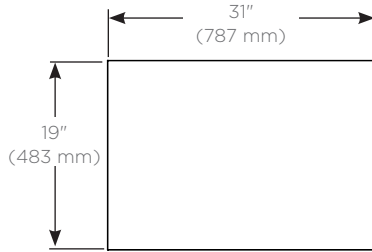

### Dimensions

- Width:** 31" (787 mm)  
**Depth:** 19" (483 mm)  
**Thickness:** 3/4" (19 mm)  
**Weight:** 39 lbs (17.7 kg)

### Model Number Key

	T	E	31	G	92
Category	T = Top				
Depth	E = 19" (483 mm) Engineered Stone				
Width	31" (787 mm)				
Sink Type	G = Dry Top or Vessel (Fabrication Required)				
Colors	90 = Engineered Stone, Lava Black (Silestone Tebas Black) 91 = Engineered Stone, Stone Gray (Silestone Expo Gray) 92 = Engineered Stone, Quartz White (Silestone White Storm) 93 = Engineered Stone, White Zeus Extreme (Silestone) 94 = Engineered Stone, Lyra (Silestone)				

## Dimensions

**Top View**

**Front View**

**Side view**