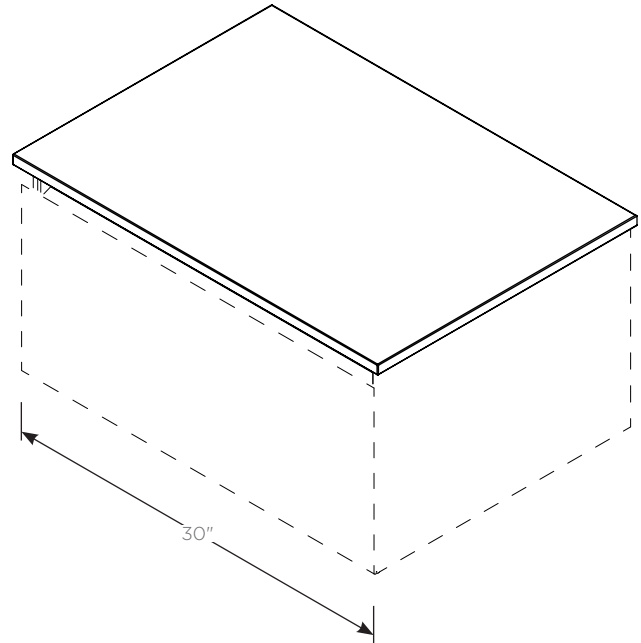

### Features

- Silestone Quartz surface
- Can be configured without a sink for a wall mounted nightstand or credenza assembly.

### Dimensions

- Width:** 31" (787 mm)  
**Depth:** 19" (483 mm)  
**Thickness:** 3/4" (19 mm)  
**Weight:** 39 lbs (17.7 kg)

### Model Number Key

	T	E	31	G	92
Category	T = Top				
Depth	E = 19" (483 mm) Engineered Stone				
Width	31" (787 mm)				
Sink Type	G = Dry Top or Vessel (Fabrication Required)				
Colors	90 = Engineered Stone, Lava Black (Silestone Tebas Black) 91 = Engineered Stone, Stone Gray (Silestone Expo Gray) 92 = Engineered Stone, Quartz White (Silestone White Storm) 93 = Engineered Stone, White Zeus Extreme (Silestone) 94 = Engineered Stone, Lyra (Silestone)				

## Dimensions

**Top View**

**Front View**

**Side view**