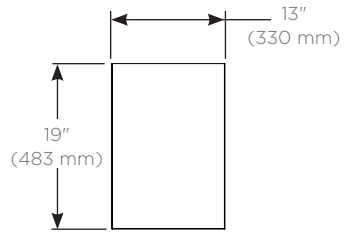

### Dimensions

- Width:** 13" (330 mm)
- Depth:** 19" (483 mm)
- Thickness:** 3/4" (19 mm)
- Weight:** 17 lbs (7.7 kg)

### Model Number Key

	T	E	13	G	92
Category	T = Top				
Depth	E = 19" (483 mm) Engineered Stone				
Width	13" (330 mm)				
Sink Type	G = Dry Top				
Colors	90 = Engineered Stone, Lava Black (Silestone Tebas Black) 91 = Engineered Stone, Stone Gray (Silestone Expo Gray) 92 = Engineered Stone, Quartz White (Silestone White Storm) 93 = Engineered Stone, White Zeus Extreme (Silestone) 94 = Engineered Stone, Lyra (Silestone)				

## Dimensions

*Top View*

*Front View*

*Side view*