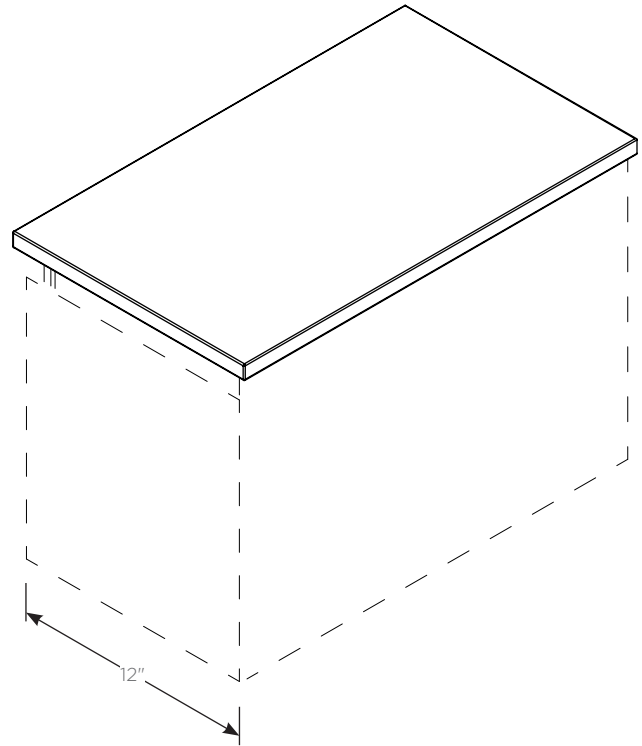

### Features

- Silestone Quartz surface
- Can be configured without a sink for a wall mounted nightstand or credenza assembly.

### Dimensions

- Width:** 13" (330 mm)
- Depth:** 19" (483 mm)
- Thickness:** 3/4" (19 mm)
- Weight:** 17 lbs (7.7 kg)

### Model Number Key

	T	E	13	G	92
Category	T = Top				
Depth	E = 19" (483 mm) Engineered Stone				
Width	13" (330 mm)				
Sink Type	G = Dry Top				
Colors	90 = Engineered Stone, Lava Black (Silestone Tebas Black) 91 = Engineered Stone, Stone Gray (Silestone Expo Gray) 92 = Engineered Stone, Quartz White (Silestone White Storm) 93 = Engineered Stone, White Zeus Extreme (Silestone) 94 = Engineered Stone, Lyra (Silestone)				

## Dimensions

*Top View*

*Front View*

*Side view*