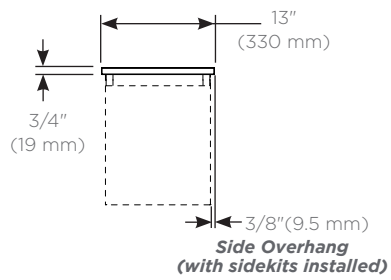

### Dimensions

- Width:** 13" (330 mm)
- Depth:** 19" (483 mm)
- Thickness:** 3/4" (19 mm)
- Weight:** 17 lbs (7.7 kg)

### Model Number Key

	T	E	13	G	92
Category	T = Top				
Depth	E = 19" (483 mm) Engineered Stone				
Width	13" (330 mm)				
Sink Type	G = Dry Top				
Colors	90 = Engineered Stone, Lava Black (Silestone Tebas Black) 91 = Engineered Stone, Stone Gray (Silestone Expo Gray) 92 = Engineered Stone, Quartz White (Silestone White Storm) 93 = Engineered Stone, White Zeus Extreme (Silestone) 94 = Engineered Stone, Lyra (Silestone)				

## Dimensions

*Top View*

*Front View*

*Side view*