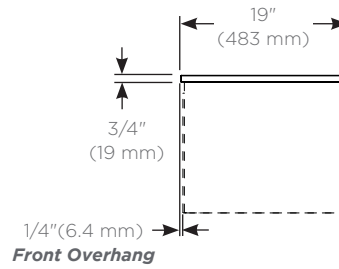

### Dimensions

- Width:** 13" (330 mm)
- Depth:** 19" (483 mm)
- Thickness:** 3/4" (19 mm)
- Weight:** 17 lbs (7.7 kg)

### Model Number Key

	T	E	13	G	92
Category	T = Top				
Depth	E = 19" (483 mm) Engineered Stone				
Width	13" (330 mm)				
Sink Type	G = Dry Top				
Colors	90 = Engineered Stone, Lava Black (Silestone Tebas Black) 91 = Engineered Stone, Stone Gray (Silestone Expo Gray) 92 = Engineered Stone, Quartz White (Silestone White Storm) 93 = Engineered Stone, White Zeus Extreme (Silestone) 94 = Engineered Stone, Lyra (Silestone)				

## Dimensions

*Top View*

*Front View*

*Side view*