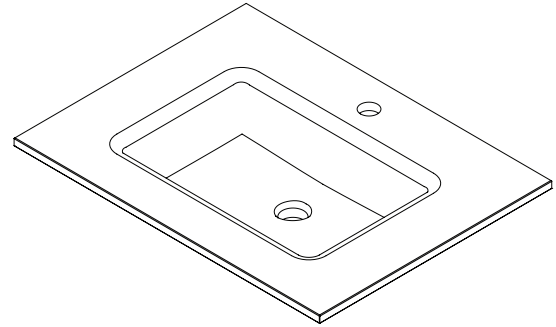

**Features**

- Stunning glass tops feature rectangular integrated sink, without overflow.
- Includes Drain spacer gasket kit

**Dimensions**

Width: 25" (635 mm)  
 Depth: 19" (483 mm)  
 Thickness: 19/32" (15 mm)  
 Weight: 30 lbs (13.6 kg)

**Options**

- Faucet Hole Patterns available:
  - Single Hole
  - 8" Widespread Three Hole
- Other widths available -
  - 31" (787 mm)
  - 37" (940 mm)
- Other depths available -
  - 22" (559 mm)

**Model Number Key**

T C 25 U C N 21 - \_

Category	T = Top
Series	C = 19" (483 mm)
Width	25" (635 mm)
Sink Type	U = Undercounter Sink
Sink Location	C = Center
Overflow	N = No overflow
Colors	21 = White
Faucet Hole Drilling	1 = Single-Hole (Centered on Sink Location) 8 = 3-Hole (Centered on Sink Location)

## Dimensions