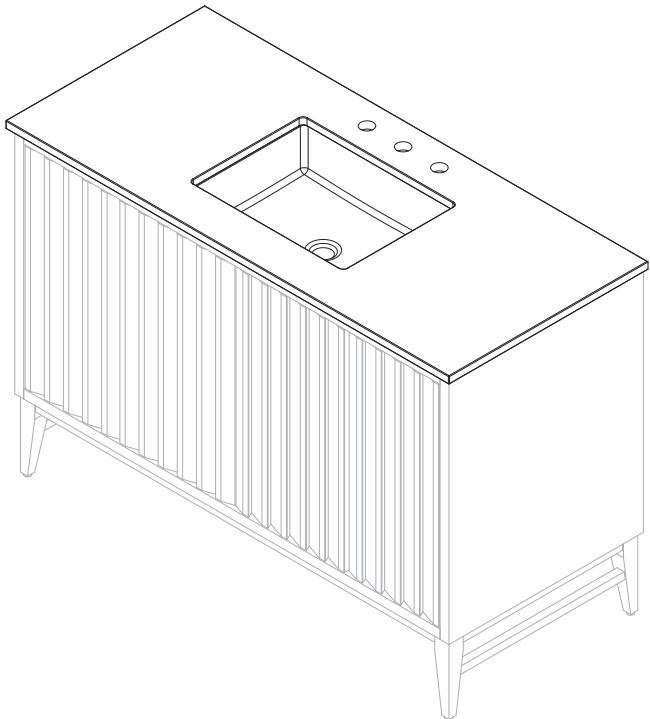

Craft Series Stone Top
TB49UCO Engineered Stone Top Specification Sheet

FEATURES

- Silestone Quartz surface
- Includes Robern ceramic lavatory
- Includes installation hardware

OPTIONS

Finish colors available:

Single Hole (centered on each sink):

- TB49UCO90-1 - Lava Black
- TB49UCO91-1 - Stone Gray
- TB49UCO92-1 - Quartz White
- TB49UCO93-1 - White Zeus Extreme
- TB49UCO94-1 - Lyra

Three Hole (8" Spread, centered on each sink):

DIMENSIONS

- Width: 49" (1245 mm)
- Depth: 22" (559 mm)
- Thickness: 25/32" (20 mm)
- Weight: 83 lbs (37.6 kg)

MODEL NUMBER KEY

CATEGORY	DEPTH	WIDTH	SINK TYPE	SINK LOCATION	OVERFLOW	FINISH COLOR	FAUCET PATTERN
T = Top	B = 22" (559 mm)	49	U = Undermount	C = Center	O = Overflow	(See above)	1 = Single Hole 8 = 8" (203 mm) Three Hole Spread