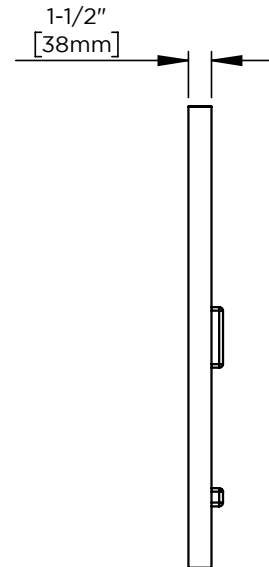

Features

- Rectangular mirror with solid oak frame
- Can be mounted in portrait or landscape orientation

Materials & Construction

- Hardwood Frame
- Structural plywood backing
- Includes all required mounting hardware

Options

- Available in:
 CM2430F203, Light Gray Oak
 CM2430F206, Light Burnt Oak
 CM2430F204, Rustic Oak
- Compliments Craft Series designs and finishes

Dimensions

Width: 24"
 Height: 30"

Model Number Key

PRODUCT LINE	CATEGORY	WIDTH	HEIGHT	STYLE	FINISH OPTIONS
C = Craft Series	M = Mirror	24"	30"	F = Thin Framed	(See above)

Thin Framed Wood Mirror CM2430F