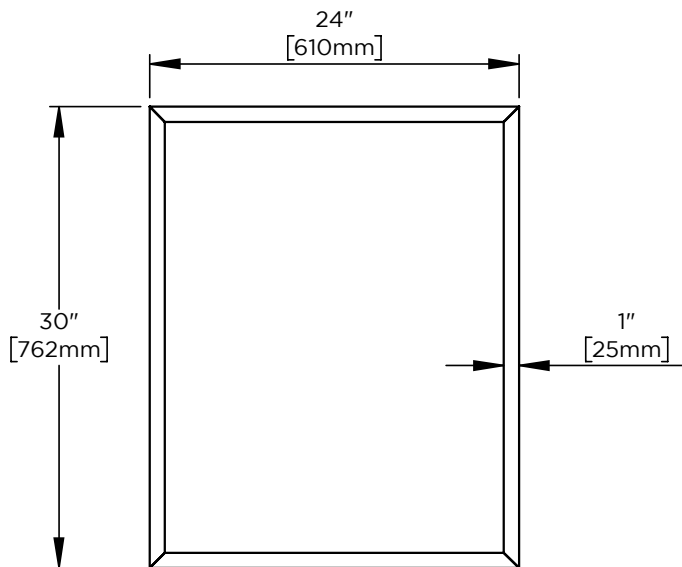

Features

- Rectangular mirror with solid oak frame
- Can be mounted in portrait or landscape orientation

Materials & Construction

- Hardwood Frame
- Structural plywood backing
- Includes all required mounting hardware

Options

- Available in:
 CM2430F203, Light Gray Oak
 CM2430F206, Light Burnt Oak
 CM2430F204, Rustic Oak
- Compliments Craft Series designs and finishes

Dimensions

Width: 24"
 Height: 30"

Model Number Key

PRODUCT LINE	CATEGORY	WIDTH	HEIGHT	STYLE	FINISH OPTIONS
C = Craft Series	M = Mirror	24"	30"	F = Thin Framed	(See above)

Thin Framed Wood Mirror CM2430F