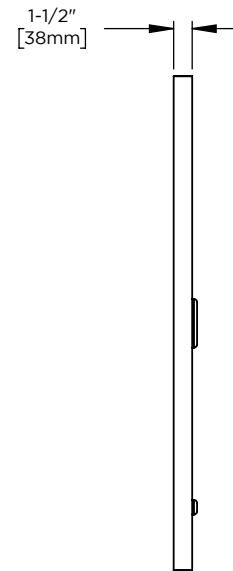

Features

- Rectangular mirror with solid oak frame
- Can be mounted in portrait or landscape orientation

Materials & Construction

- Hardwood Frame
- Structural plywood backing
- Includes all required mounting hardware

Options

- Available in:
 CM2440F203, Light Gray Oak
 CM2440F206, Light Burnt Oak
 CM2440F204, Rustic Oak
- Compliments Craft Series designs and finishes

Dimensions

Width: 24"
 Height: 40"

Model Number Key

PRODUCT LINE	CATEGORY	WIDTH	HEIGHT	STYLE	FINISH OPTIONS
C = Craft Series	M = Mirror	24"	40"	F = Thin Framed	(See above)

Thin Framed Wood Mirror CM2440F