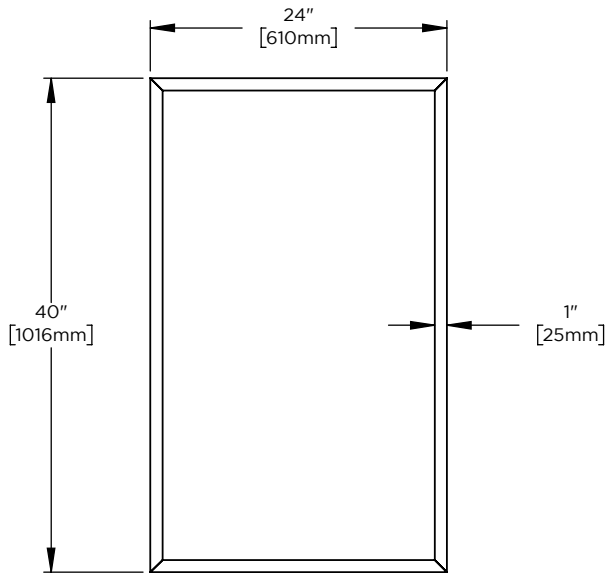

Features

- Rectangular mirror with solid oak frame
- Can be mounted in portrait or landscape orientation

Materials & Construction

- Hardwood Frame
- Structural plywood backing
- Includes all required mounting hardware

Options

- Available in:
 CM2440F203, Light Gray Oak
 CM2440F206, Light Burnt Oak
 CM2440F204, Rustic Oak
- Compliments Craft Series designs and finishes

Dimensions

Width: 24"
 Height: 40"

Model Number Key

PRODUCT LINE	CATEGORY	WIDTH	HEIGHT	STYLE	FINISH OPTIONS
C = Craft Series	M = Mirror	24"	40"	F = Thin Framed	(See above)

Thin Framed Wood Mirror CM2440F