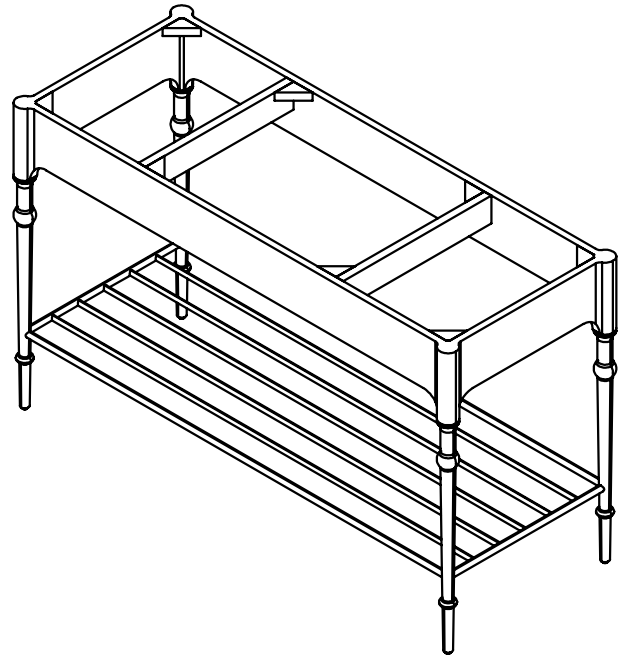

**Features**

- Fully welded and polished stainless steel frame
- Expertly crafted wood apron detail
- Open rack storage

**Materials & Construction**

- Stainless steel frame and legs
- Veneered, moisture resistant MDF construction
- Durable, moisture resistant polyurethane finish
- Adjustable leveling feet

**Dimensions**

Width: 54-3/8"  
 Height: 32-3/4"  
 Depth: 21-3/8"

**Model Number Key**

PRODUCT LINE	CATEGORY	COLLECTION	WIDTH	FINISH OPTIONS	OPTIONS
C = Craft Series	V = Vanity	ST = Stanwyck	56"	(See above)	(See above)

### Features

- Stone top is fabricated with pre-drilled knock-outs, accommodating a deck mounted or a wall mounted faucet
- The Stanwyck stone top is fabricated for the Kallista Perfect Soft Oval Basin
- Stone tops are honed, we recommend sealing prior to use with a penetrating sealer
- Periodic cleaning and resealing of the stone top is recommended using products formulated for natural stone

### Dimensions

Width: 56"

Height: 1"

Depth: 23"