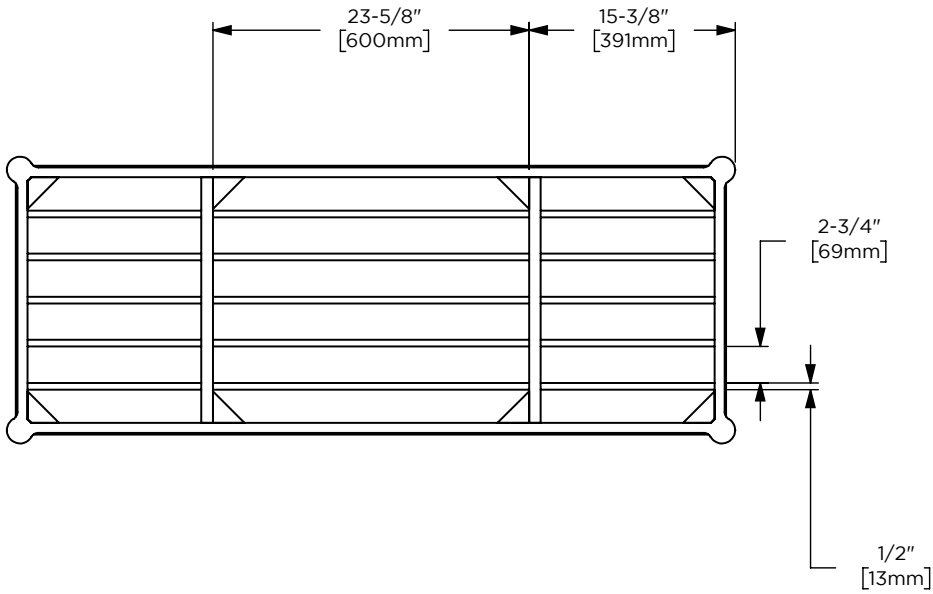

**Dimensions**

Width: 54-3/8"  
 Height: 32-3/4"  
 Depth: 21-3/8"

**Model Number Key**

PRODUCT LINE	CATEGORY	COLLECTION	WIDTH	FINISH OPTIONS	OPTIONS
C = Craft Series	V = Vanity	ST = Stanwyck	56"	(See above)	(See above)

### Dimensions

Width: 56"

Height: 1"

Depth: 23"