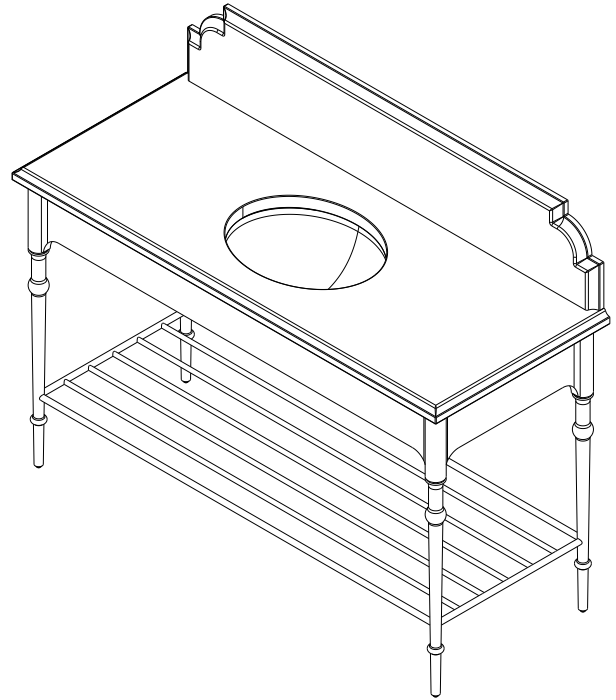

**Features**

- Fully welded and polished stainless steel frame
- Expertly crafted wood apron detail
- Open rack storage

**Materials & Construction**

- Stainless steel frame and legs
- Veneered, moisture resistant MDF construction
- Durable, moisture resistant polyurethane finish
- Adjustable leveling feet

**Dimensions**

Width: 54-3/8"  
 Height: 32-3/4"  
 Depth: 21-3/8"

**Model Number Key**

PRODUCT LINE	CATEGORY	COLLECTION	WIDTH	FINISH OPTIONS	OPTIONS
C = Craft Series	V = Vanity	ST = Stanwyck	56"	(See above)	(See above)

### Features

- Stone top is fabricated with pre-drilled knock-outs, accommodating a deck mounted or a wall mounted faucet
- The Stanwyck stone top is fabricated for the Kallista Perfect Soft Oval Basin
- Stone tops are honed, we recommend sealing prior to use with a penetrating sealer
- Periodic cleaning and resealing of the stone top is recommended using products formulated for natural stone

### Dimensions

Width: 56"

Height: 1"

Depth: 23"