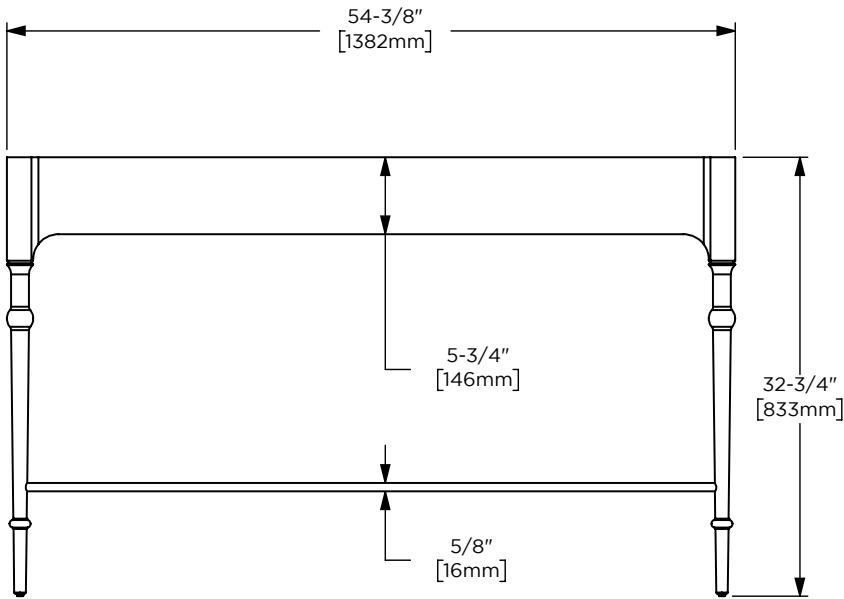

**Dimensions**

Width: 54-3/8"  
 Height: 32-3/4"  
 Depth: 21-3/8"

**Model Number Key**

PRODUCT LINE	CATEGORY	COLLECTION	WIDTH	FINISH OPTIONS	OPTIONS
C = Craft Series	V = Vanity	ST = Stanwyck	56"	(See above)	(See above)

### Dimensions

Width: 56"

Height: 1"

Depth: 23"