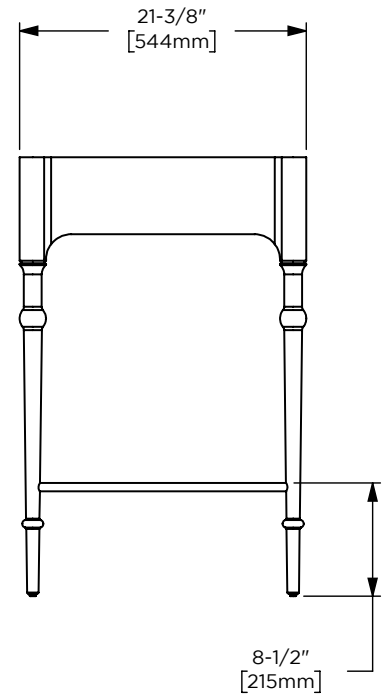

**Dimensions**

Width: 54-3/8"  
 Height: 32-3/4"  
 Depth: 21-3/8"

**Model Number Key**

PRODUCT LINE	CATEGORY	COLLECTION	WIDTH	FINISH OPTIONS	OPTIONS
C = Craft Series	V = Vanity	ST = Stanwyck	56"	(See above)	(See above)

### Dimensions

Width: 56"

Height: 1"

Depth: 23"