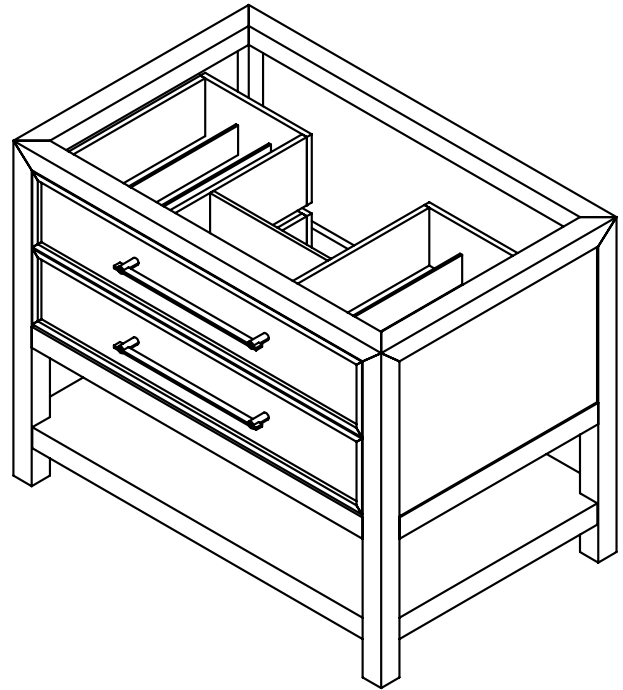

**Features**

- Three-way mitered joinery on vanity frame
- Mitered thin frame drawer detail
- Top drawer is a plumbing drawer
- Bottom drawer is a plumbing drawer
- Open shelf storage
- Removable glass drawer dividers included

**Materials & Construction**

- Solid wood and veneer construction
- Full plywood back panel, no cutout
- Dovetailed drawers
- Pre-installed solid stainless steel hardware
- Blum undermount full extension slow close slides
- Durable, moisture resistant polyurethane finish
- Adjustable leveling feet

**Dimensions**

Width: 35-5/8"  
 Height: 28-1/8"  
 Depth: 22-3/4"

**Model Number Key**

PRODUCT LINE	CATEGORY	COLLECTION	WIDTH	FINISH OPTIONS	OPTIONS
C = Craft Series	V = Vanity	SK = Skaarsgard	36"	(See above)	(See above)

**Dimensions**

Width: 36"  
 Height: 6"  
 Depth: 23"

**Model Number Key**

CATEGORY	DEPTH	WIDTH	LAV TYPE	OVERFLOW	COLORS	DASH	FAUCET HOLES	OPTIONS
T = Top	A = 23" Depth Fabricated Top	36"	M = Machined/ Molded	C = Center Mounted	(See above)	-	8 = 3 Holes Drilled (Centered on Lav Location)	(See above)