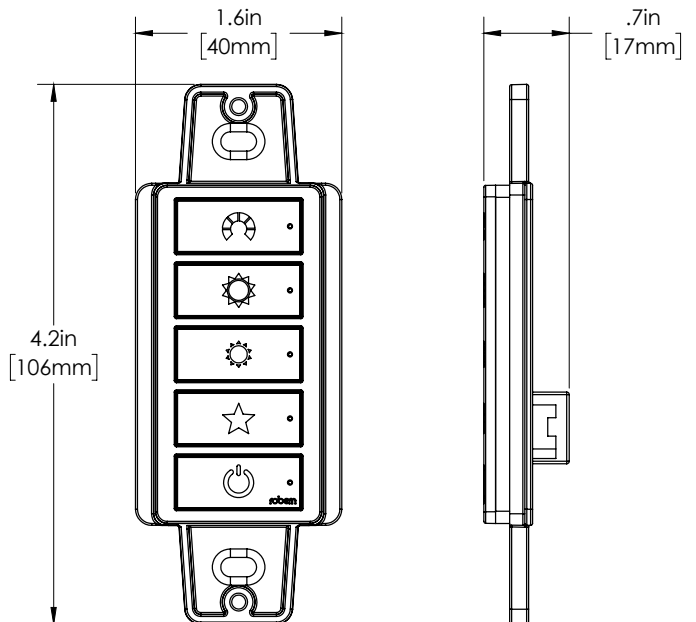

**SWAY™ WALL CONTROL
CB-SWAY Specification Sheet**

FEATURES

- Innovative device enabling full control of Robern lighting products that utilize Sway™ technologies.
- Low voltage requiring only a connection from Robern Tunable lighting products via provided cable.
- Dim and Brighten Controls.
- Color Tuning Control.
- Three programmable favorites.
- Compatible with Decora style face plates.*

MATERIALS & CONSTRUCTION

- High Quality ABS Construction
- Gloss White Finish

POWER

- Operating Voltage - 5Vdc

DIMENSIONS

Width: 1.6" (41 mm)
 Height: 4.2" (107 mm)
 Depth: .7" (18 mm)
 Net Weight: Less than 1 lb

MORE INFORMATION

Scan the QR code to see more information about the Sway™ Wall Control and compatible lighting products.

Use the camera app on your mobile device to look at this QR code. This will allow you to quickly access web pages and other relevant documents.