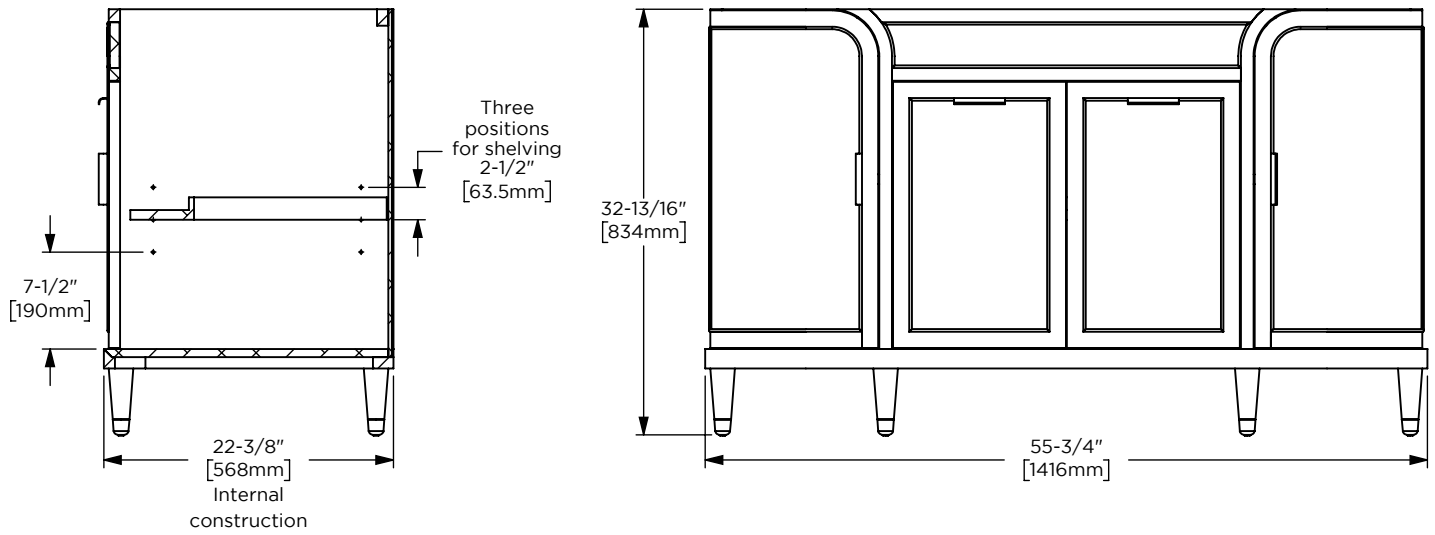

**Dimensions**

Width: 55-3/4"  
 Height: 32-13/16"  
 Depth: 22-3/8"

**Model Number Key**

PRODUCT LINE	CATEGORY	COLLECTION	WIDTH	FINISH OPTIONS	OPTIONS
C = Craft Series	V = Vanity	RO = Rosebrook	56"	(See above)	(See above)

### Dimensions

Width: 56"

Height: 1"

Depth: 23"