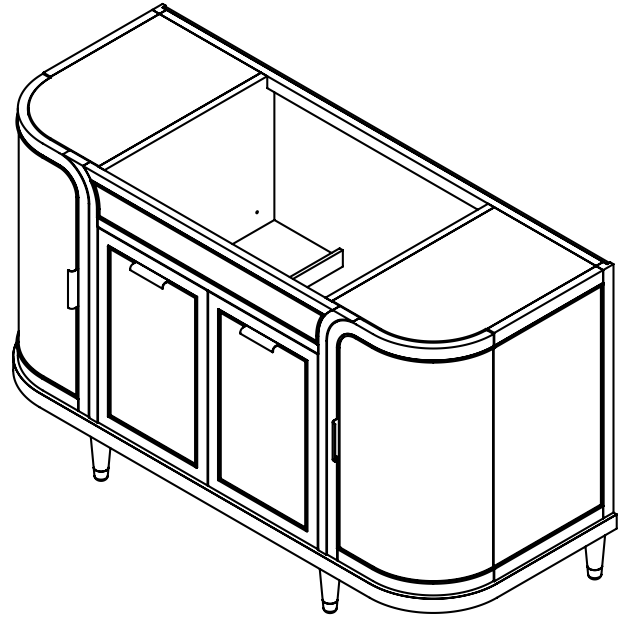

**Dimensions**

Width: 55-3/4"  
 Height: 32-13/16"  
 Depth: 22-3/8"

**Model Number Key**

PRODUCT LINE	CATEGORY	COLLECTION	WIDTH	FINISH OPTIONS	OPTIONS
C = Craft Series	V = Vanity	RO = Rosebrook	56"	(See above)	(See above)

### Dimensions

Width: 56"

Height: 1"

Depth: 23"