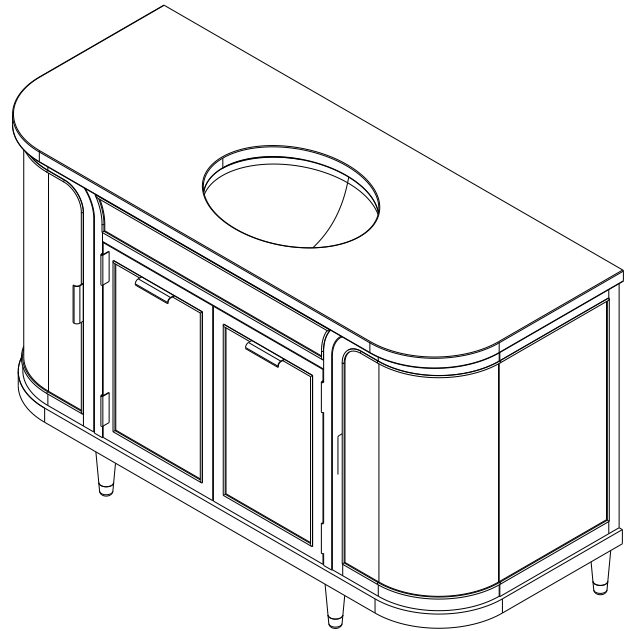

Options

•Available in:

- AS19266, Carrara marble with Grey Oak & Brushed Pewter hardware
- AS19267, Carrara marble with Light Oak & Aged Brass hardware
- AS19268, Calacatta marble with Grey Oak & Brushed Pewter hardware
- AS19269, Calacatta marble with Light Oak & Aged Brass hardware