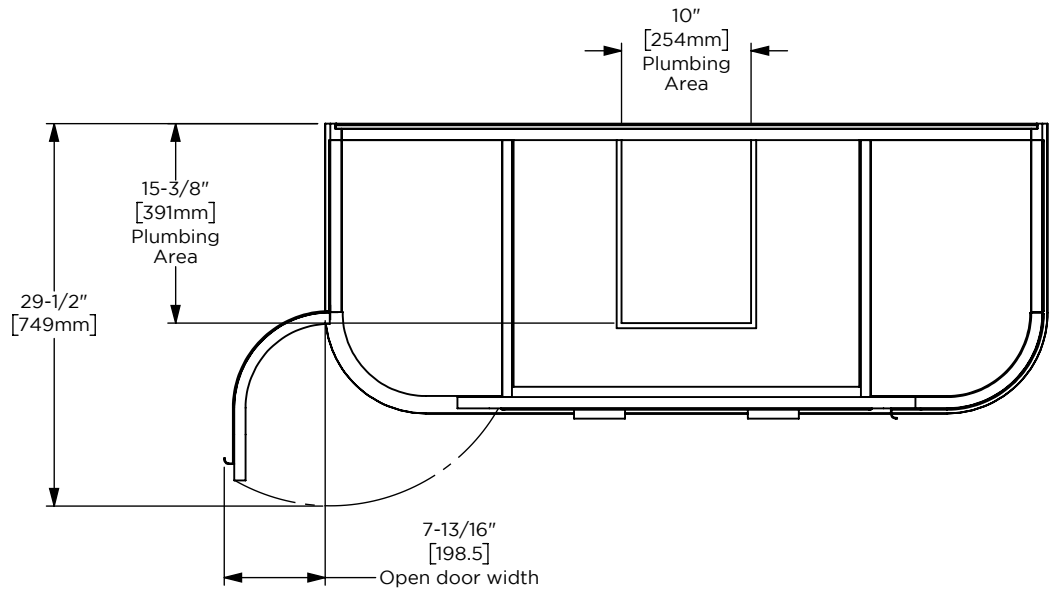

- Solid wood and veneer construction
- Full MDF back panel
- Stainless steel detailing and pulls
- Durable, moisture resistant polyurethane finish
- Adjustable leveling feet

**Options**

- Available in:  
 CVRO5620569, Grey Oak paired with Brushed Pewter  
 CVRO5620887, Light Oak paired with Aged Brass
- Coordinating Ann Sacks top
- Coordinating mirrors available

**Dimensions**

Width: 55-3/4"  
 Height: 32-13/16"  
 Depth: 22-3/8"

**Model Number Key**

PRODUCT LINE	CATEGORY	COLLECTION	WIDTH	FINISH OPTIONS	OPTIONS
C = Craft Series	V = Vanity	RO = Rosebrook	56"	(See above)	(See above)

### Dimensions

Width: 56"

Height: 1"

Depth: 23"