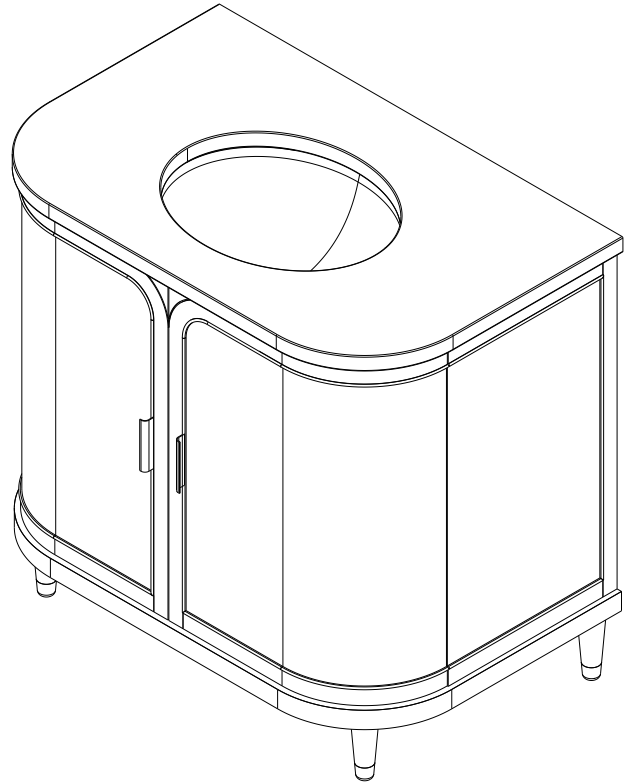

Features

- Textured oak finish with diagonal veneer pattern
- Decorative metal inlay, pulls, and leg detail
- Full Access, rounded vanity doors
- Adjustable Storage Shelves

Materials & Construction

- Solid wood and veneer construction
- Full MDF back panel
- Stainless steel detailing and pulls
- Durable, moisture resistant polyurethane finish
- Adjustable leveling feet

Options

- Available in:
 CVRO3620569, Grey Oak paired with Brushed Pewter
 CVRO3620887, Light Oak paired with Aged Brass
- Coordinating Ann Sacks Top
- Coordinating mirrors available

Dimensions

Width: 35-3/4"
 Height: 32-13/16"
 Depth: 22-7/8"

Model Number Key

PRODUCT LINE	CATEGORY	COLLECTION	WIDTH	FINISH OPTIONS	OPTIONS
C = Craft Series	V = Vanity	RO = Rosebrook	36"	(See above)	(See above)

Features

- Stone top is fabricated with pre-drilled knock-outs, accommodating a deck mounted or a wall mounted faucet
- The Rosebrook stone top is fabricated for the Kallista Perfect Soft Oval Basin
- Stone tops are honed, we recommend sealing prior to use with a penetrating sealer
- Periodic cleaning and resealing of the stone top is recommended using products formulated for natural stone

Dimensions

Width: 36"

Height: 1"

Depth: 23"