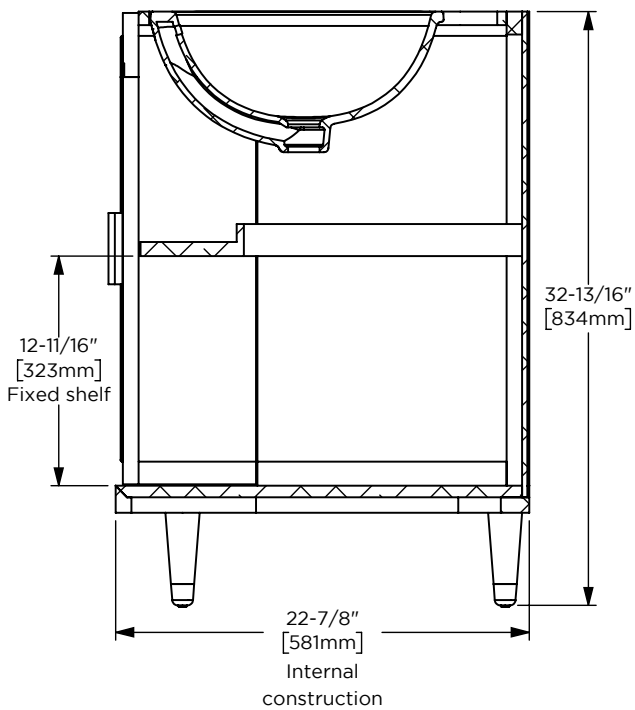

Options

- Available in:
 CVRO3620569, Grey Oak paired with Brushed Pewter
 CVRO3620887, Light Oak paired with Aged Brass
- Coordinating Ann Sacks Top
- Coordinating mirrors available

Dimensions

Width: 35-3/4"
 Height: 32-13/16"
 Depth: 22-7/8"

Model Number Key

PRODUCT LINE	CATEGORY	COLLECTION	WIDTH	FINISH OPTIONS	OPTIONS
C = Craft Series	V = Vanity	RO = Rosebrook	36"	(See above)	(See above)

Features

- Stone top is fabricated with pre-drilled knock-outs, accommodating a deck mounted or a wall mounted faucet
- The Rosebrook stone top is fabricated for the Kallista Perfect Soft Oval Basin
- Stone tops are honed, we recommend sealing prior to use with a penetrating sealer
- Periodic cleaning and resealing of the stone top is recommended using products formulated for natural stone

Dimensions

Width: 36"

Height: 1"

Depth: 23"