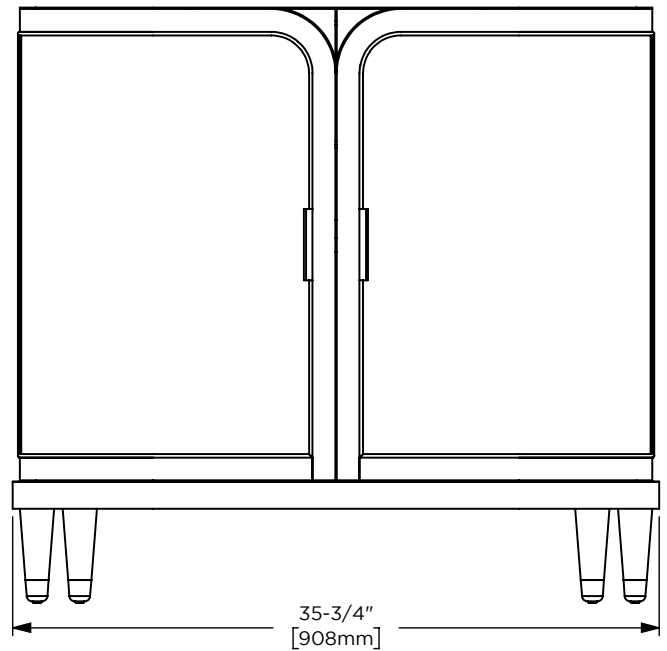

Features

- Textured oak finish with diagonal veneer pattern
- Decorative metal inlay, pulls, and leg detail
- Full Access, rounded vanity doors
- Adjustable Storage Shelves

Materials & Construction

- Solid wood and veneer construction
- Full MDF back panel
- Stainless steel detailing and pulls
- Durable, moisture resistant polyurethane finish
- Adjustable leveling feet

Options

- Available in:
 CVRO3620569, Grey Oak paired with Brushed Pewter
 CVRO3620887, Light Oak paired with Aged Brass
- Coordinating Ann Sacks Top
- Coordinating mirrors available

Dimensions

Width: 35-3/4"
 Height: 32-13/16"
 Depth: 22-7/8"

Model Number Key

PRODUCT LINE	CATEGORY	COLLECTION	WIDTH	FINISH OPTIONS	OPTIONS
C = Craft Series	V = Vanity	RO = Rosebrook	36"	(See above)	(See above)

Features

- Stone top is fabricated with pre-drilled knock-outs, accommodating a deck mounted or a wall mounted faucet
- The Rosebrook stone top is fabricated for the Kallista Perfect Soft Oval Basin
- Stone tops are honed, we recommend sealing prior to use with a penetrating sealer
- Periodic cleaning and resealing of the stone top is recommended using products formulated for natural stone

Dimensions

Width: 36"

Height: 1"

Depth: 23"