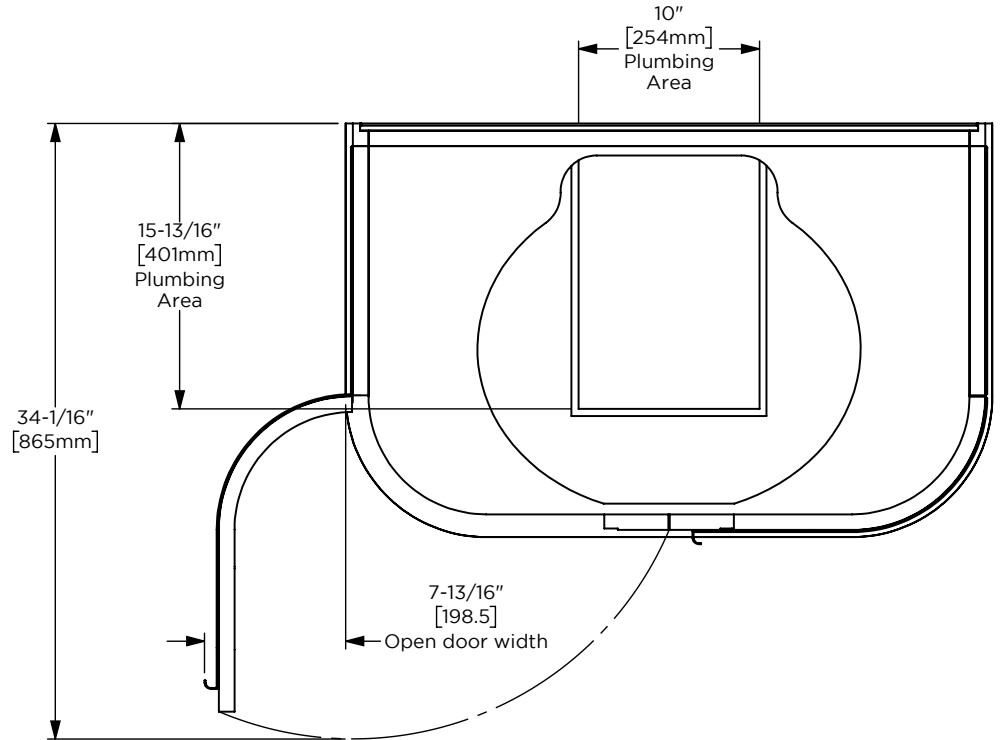

Features

- Textured oak finish with diagonal veneer pattern
- Decorative metal inlay, pulls, and leg detail
- Full Access, rounded vanity doors
- Adjustable Storage Shelves

Materials & Construction

- Solid wood and veneer construction
- Full MDF back panel
- Stainless steel detailing and pulls
- Durable, moisture resistant polyurethane finish
- Adjustable leveling feet

Options

- Available in:
 CVRO3620569, Grey Oak paired with Brushed Pewter
 CVRO3620887, Light Oak paired with Aged Brass
- Coordinating Ann Sacks Top
- Coordinating mirrors available

Dimensions

Width: 35-3/4"
 Height: 32-13/16"
 Depth: 22-7/8"

Model Number Key

PRODUCT LINE	CATEGORY	COLLECTION	WIDTH	FINISH OPTIONS	OPTIONS
C = Craft Series	V = Vanity	RO = Rosebrook	36"	(See above)	(See above)

Features

- Stone top is fabricated with pre-drilled knock-outs, accommodating a deck mounted or a wall mounted faucet
- The Rosebrook stone top is fabricated for the Kallista Perfect Soft Oval Basin
- Stone tops are honed, we recommend sealing prior to use with a penetrating sealer
- Periodic cleaning and resealing of the stone top is recommended using products formulated for natural stone

Dimensions

Width: 36"

Height: 1"

Depth: 23"