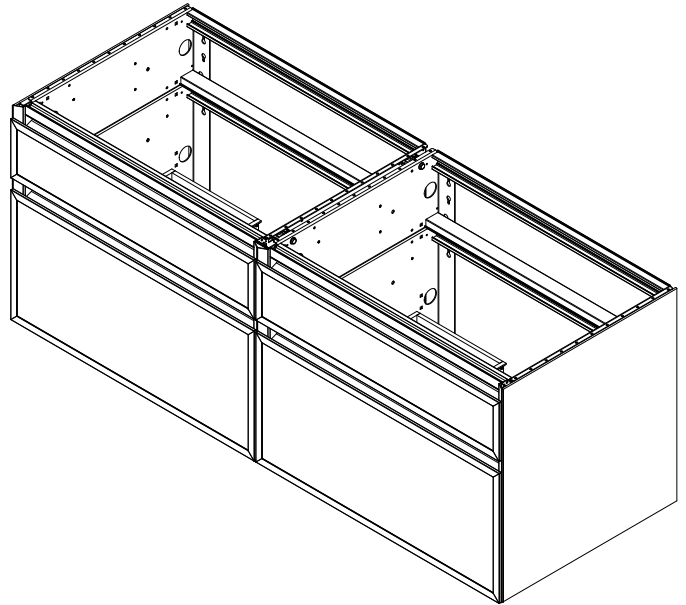

Dimensions

Width: 60-1/4" (1530 mm)
Depth: 21-7/8" (555 mm)
Height: 22-1/2" (572 mm)

Construction

- All aluminum and glass construction - aluminum structural frame and drawer sides, glass drawer fronts, and safety backed glass drawer bottoms
- Heavy duty, full extension, soft close drawers slides
- Glass fronts and side kits are replaceable
- Industrial grade installation hardware

- Other widths available - 30-1/8" (764 mm)
- In drawer electrical outlets

Model Number Key

60 XXXX 00 S A 0005

Width	60 = 60-1/4" (1530 mm) vanity
Glass and Frame Color	5882 = Acrobaleno glass with Matte Gold frame 5983 = Luna glass with Matte Black frame
Night light	S = Selectable Night Light (2700/4000 Kelvin)
Includes	A = Vanity and Side Kits Only
Configuration	00005 = Master Bathroom (H1 Tip Out x 2, H2 Plumbing Drawer x 2, H3 Side Kit Pair)