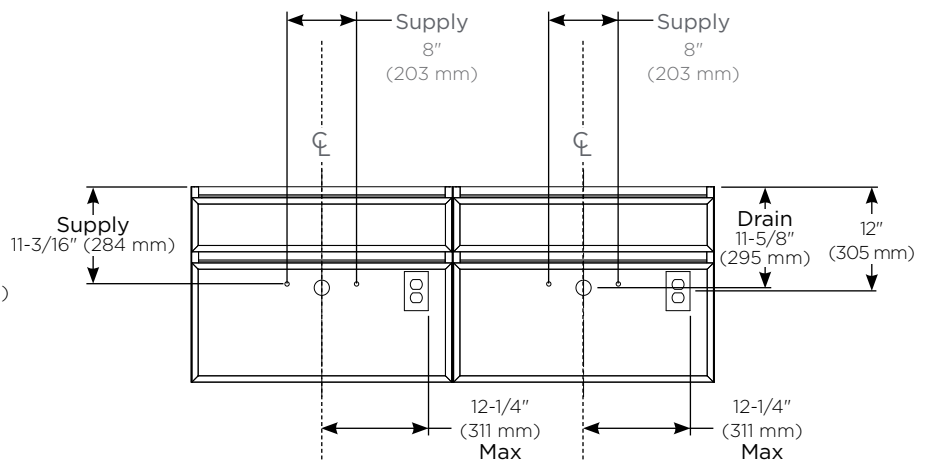

Dimensions

Width: 60-1/4" (1530 mm)
Depth: 21-7/8" (555 mm)
Height: 22-1/2" (572 mm)

Construction

- All aluminum and glass construction - aluminum structural frame and drawer sides, glass drawer fronts, and safety backed glass drawer bottoms
- Heavy duty, full extension, soft close drawers slides
- Glass fronts and side kits are replaceable
- Industrial grade installation hardware

Electrical System

- Night light - 12VDC plug-in transformer
Locate wall outlet as per installation instructions
- Optional In-drawer 3 outlet and switch box accessory - plug-in cord 120VAC 20A outlet

Optional Accessories

- Insert Plumbing Drawer (VADRAWER30P)
- In drawer electrical outlets (VAELECTRIC21)
- Assorted glass bins:
 - Divided storage (GLASSBIN6.38)
 - Small (GLASSBIN3.25)
 - Medium (GLASSBIN5.25)
 - Large (GLASSBIN8.5)
- Hair Styling Organizer (VAHAIRORG)

Top view for plumbing

Side view for plumbing

Front view

Installation Notes

Install this product according to the installation guide.

- Special site preparation is required. Wall bracing and Robern supplied hardware are recommended.
- The plumbing must be roughed into the plumbing cutout area of the vanity. Refer to the sink rough-in and the vanity rough-in for proper placement. The water supply and drain lines must be installed before installing the vanity.