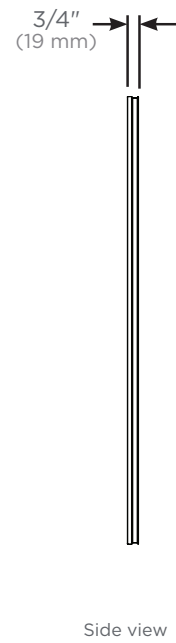

Features

- Color and style matched to Profiles styling suite.
- Easy Installation
- Modular when paired with ganging kit

Construction

- Aluminum frame
- Includes installation hardware

Dimensions

Height: 29-7/8" (759 mm)
 Width: 35-7/8" (911 mm)
 Depth: 3/4" (19 mm)

Options

- Other widths / heights available
- Gangs to Profiles Cabinet and Profiles Modular Light- Reference Profiles Mirror Ganging Kit when ordering - PMGKIT3630
- Available in 4 metal frame color options:
 - Chrome
 - Polished Nickel
 - Matte Gold
 - Matte Black

Example: Ganging Mirror-to-Cabinet Arrangement
Note: One Mirror Ganging Kit is required per mirror.
 Reference the Profiles PMGKIT Specification sheet for details

Example: Ganging Mirror-to-Lights Arrangement
Note: One Mirror Ganging Kit is required.
 Reference the Profiles PMGKIT Specification sheet for details

Model Number Key

Profiles	Mirror	Width	Height	Frame Width	Metal Frame Finish
P	M	36	30	T = 3/4"	76 = Chrome 77 = Polished Nickel 82 = Matte Gold 83 = Matte Black

**Mirror Ganging Kit adds 1/8" (3 mm) to dimensions*