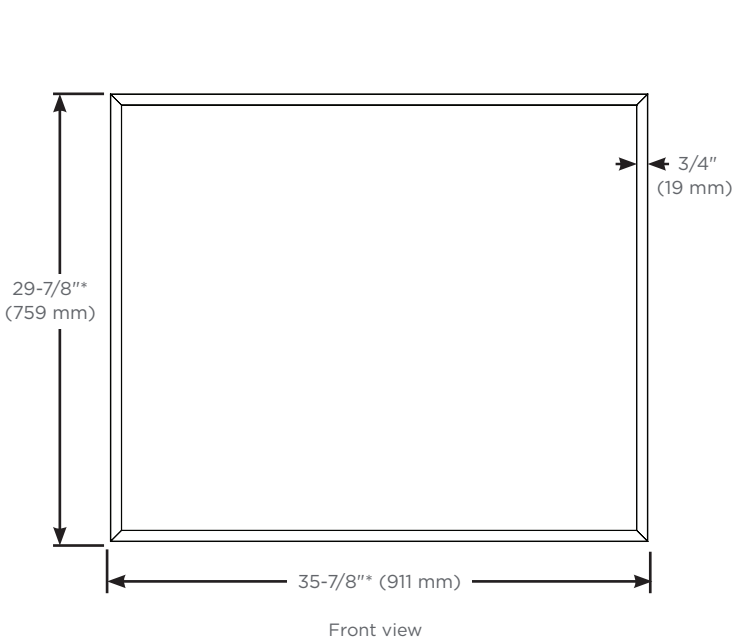

Features

- Color and style matched to Profiles styling suite.
- Easy Installation
- Modular when paired with ganging kit

Construction

- Aluminum frame
- Includes installation hardware

Dimensions

Height: 29-7/8" (759 mm)
 Width: 35-7/8" (911 mm)
 Depth: 3/4" (19 mm)

Options

- Other widths / heights available
- Gangs to Profiles Cabinet and Profiles Modular Light- Reference Profiles Mirror Ganging Kit when ordering - PMGKIT3630
- Available in 4 metal frame color options:
 - Chrome
 - Polished Nickel
 - Matte Gold
 - Matte Black

Model Number Key

Profiles	Mirror	Width	Height	Frame Width	Metal Frame Finish
P	M	36	30	T = 3/4"	76 = Chrome 77 = Polished Nickel 82 = Matte Gold 83 = Matte Black

**Mirror Ganging Kit adds 1/8" (3 mm) to dimensions*